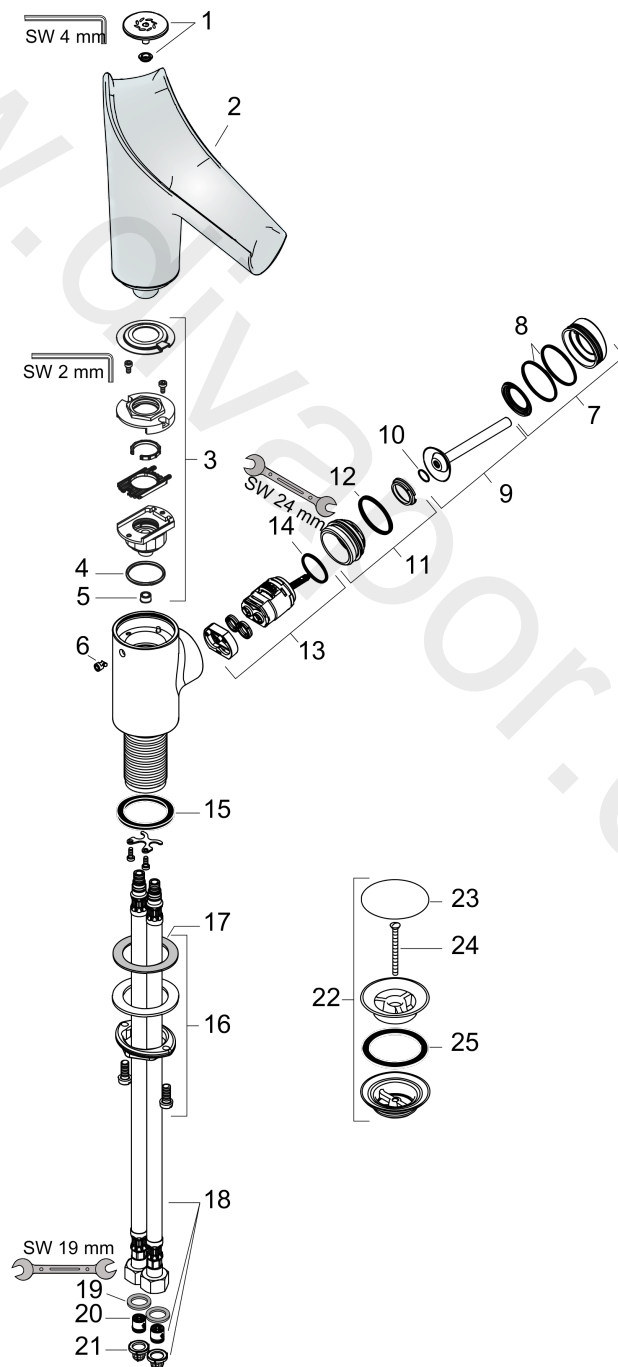

AXOR Starck V
Single lever basin mixer 140 with glass spout and waste set
Finish: **Brushed Bronze** Article Number: **12112140**

Exploded Drawing

Year of production: >11/16

AXOR Starck V
Single lever basin mixer 140 with glass spout and waste set
Finish: **Brushed Bronze** Article Number: **12112140**

Spare part list

Year of production: >11/16

Pos.		Article Number	Price	PU
1	spray head cpl.	92486130	£ 202,00	1
2	spout cpl.	92487000	£ 585,00	1
3	service unit	92488000	£ 173,00	1
4	O-ring 26x2	98147000	£ 3,30	1
5	flow limiter (4 l/min)	92491000	£ 13,30	1
6	pushbutton	92492130	£ 64,50	1
7	escutcheon	92489130	£ 205,50	1
8	O-ring 35x1,5	92114000	£ 6,10	1
9	handle	92490130	£ 165,00	1
10	O-ring 9x2	98119000	£ 3,30	1
11	nut	95667000	£ 25,00	1
12	O-ring 30x1,5	98433000	£ 3,30	1
13	cartridge, assy	96339000	£ 79,00	1
14	O-ring 21,95x1,78	95169000	£ 3,30	1
15	flat seal	98749000	£ 6,10	1
16	fixing set (Ø 32)	13961000	£ 25,00	1
17	lever collar	97548000	£ 3,30	1
18	connection hose 450 mm M8x0,75 G3/8	98809000	£ 51,00	1
19	sealing set	95581000	£ 6,10	1
20	non return valve DW 10	96456000	£ 9,00	1
21	filter packing	95291000	£ 13,30	1
22	waste	50001130	£ 106,56	1
23	cover	97141130	£ 30,80	1
24	screw	98000000	£ 6,10	1
25	form ring	96361000	£ 9,00	1
a	fixation extension 35 mm	13898000	£ 79,00	1
b	spray body (recommended at operating pressure < 0,15 MPa)	92341000	£ 110,00	1