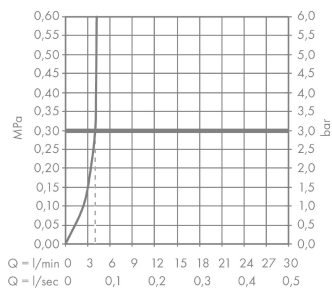

AXOR Starck V
Single lever basin mixer 140 with glass spout and waste set
Finish: **Brushed Bronze** Article Number: **12112140**

Product image

Flowchart