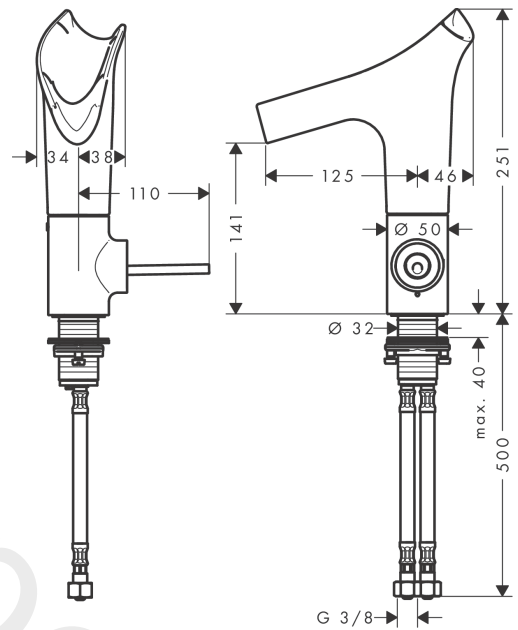

Scale drawing