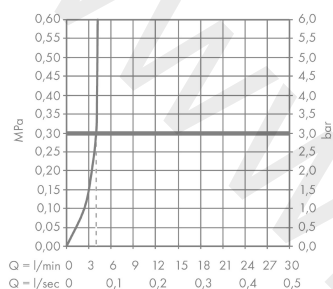

AXOR Starck V
Single lever basin mixer 140 with porcelain spout and waste set
 Finish: **Chrome** Article Number: **12113000**

product features

- consists of: single lever basin mixer, waste set
- ComfortZone 140
- projection: 125 mm
- handle variant: pin handle
- swivel range adjustable in 3 steps 95°, 120° or 360°
- spray type: laminar spray
- EasyClick connection between body and spout with SafetyStop-function
- Spout is dishwasher safe
- material spout: porcelain
- maximum flow rate at 3 bar: 4 l/min
- ceramic cartridge
- non-closing waste set
- connection type: G 3/8 connections
- connection dimension: DN15
- handle can be positioned on the right or left
- handle position on the side: bottom-side at the base body (not suitable for wash bowls)

Technology

Product image

Scale drawing

AXOR Starck V
Single lever basin mixer 140 with porcelain spout and waste set
Finish: **Chrome** Article Number: **12113000**

Flowchart

AXOR Starck V
Single lever basin mixer 140 with porcelain spout and waste set
 Finish: **Chrome** Article Number: **12113000**