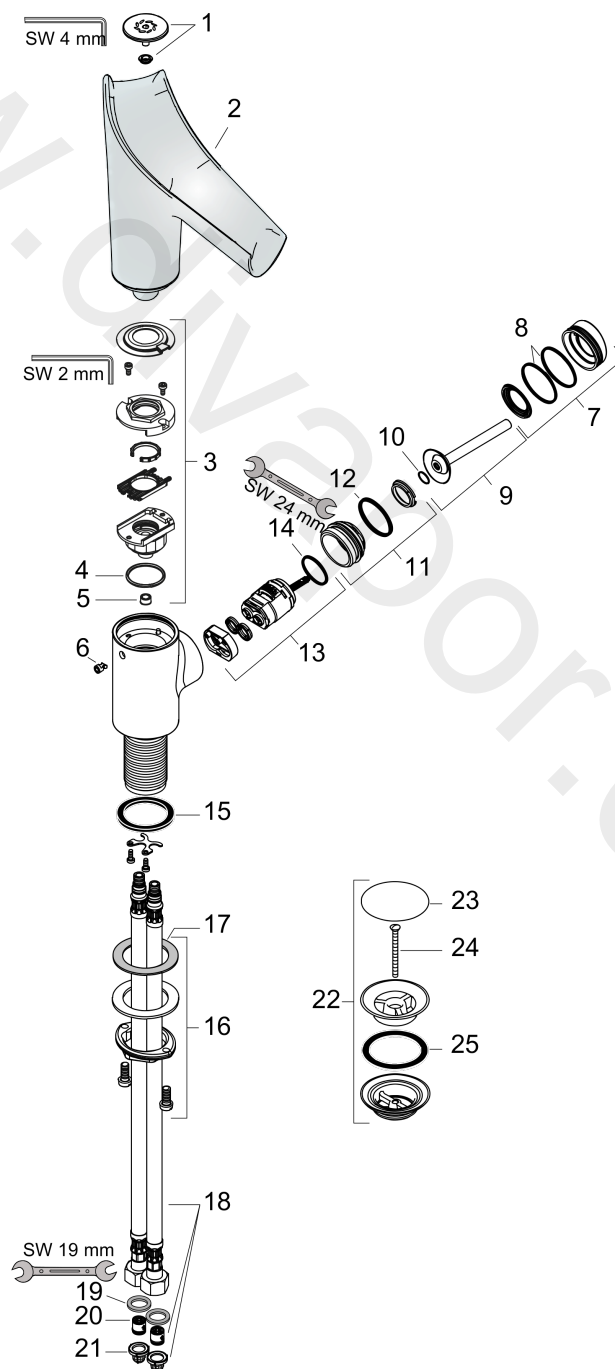

AXOR Starck V
Single lever basin mixer 140 with porcelain spout and waste set
 Finish: **Chrome** Article Number: **12113000**

product features

- consists of: single lever basin mixer, waste set
- ComfortZone 140
- projection: 125 mm
- handle variant: pin handle
- swivel range adjustable in 3 steps 95°, 120° or 360°
- spray type: laminar spray
- EasyClick connection between body and spout with SafetyStop-function
- Spout is dishwasher safe
- material spout: porcelain
- maximum flow rate at 3 bar: 4 l/min
- ceramic cartridge
- non-closing waste set
- connection type: G 3/8 connections
- connection dimension: DN15
- handle can be positioned on the right or left
- handle position on the side: bottom-side at the base body (not suitable for wash bowls)

Exploded Drawing

Year of production: >07/16

AXOR Starck V
Single lever basin mixer 140 with porcelain spout and waste set
 Finish: **Chrome** Article Number: **12113000**

Spare part list

Year of production: >07/16

Pos.		Article Number	Price	PU
1	spray head cpl.	92486000	£ 137,00	1
2	spout cpl.	92765000	£ 370,00	1
3	service unit	92488000	£ 173,00	1
4	O-ring 26x2	98147000	£ 3,30	1
5	flow limiter (4 l/min)	92491000	£ 13,30	1
6	pushbutton	92492000	£ 43,00	1
7	escutcheon	92489000	£ 137,00	1
8	O-ring 35x1,5	92114000	£ 6,10	1
9	handle	92490000	£ 110,00	1
10	O-ring 9x2	98119000	£ 3,30	1
11	nut	95667000	£ 25,00	1
12	O-ring 30x1,5	98433000	£ 3,30	1
13	cartridge, assy	96339000	£ 79,00	1
14	O-ring 21,95x1,78	95169000	£ 3,30	1
15	flat seal	98749000	£ 6,10	1
16	fixing set (Ø 32)	13961000	£ 25,00	1
17	lever collar	97548000	£ 3,30	1
18	connection hose 450 mm M8x0,75 G3/8	98809000	£ 51,00	1
19	sealing set	95581000	£ 6,10	1
20	non return valve DW 10	96456000	£ 9,00	1
21	filter packing	95291000	£ 13,30	1
22	waste	50001000	£ 71,00	1
23	cover	97141000	£ 20,50	1
24	screw	98000000	£ 6,10	1
25	form ring	96361000	£ 9,00	1
a	fixation extension 35 mm	13898000	£ 79,00	1