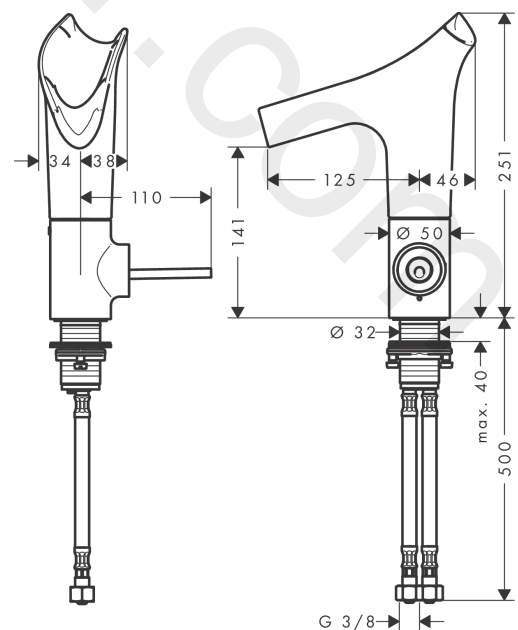

Scale drawing