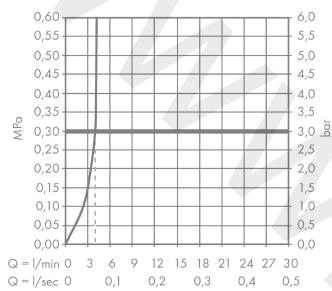

AXOR Starck V
Single lever basin mixer 140 with glass spout, lever handle and waste set
 Finish: **Chrome** Article Number: **12116000**

product features

- consists of: single lever basin mixer, waste set
- ComfortZone 140
- projection: 125 mm
- handle variant: lever handle
- swivel range adjustable in 3 steps 95°, 120° or 360°
- spray type: laminar spray
- EasyClick connection between body and spout with SafetyStop-function
- Spout is dishwasher safe
- material spout: crystal glass
- maximum flow rate at 3 bar: 4 l/min
- M1 ceramic cartridge with Boltic handle lock
- non-closing waste set
- connection type: G 3/8 connections
- connection dimension: DN15
- handle can be positioned on the right or left
- handle position on the side: bottom-side at the base body (not suitable for wash bowls)

Technology

Product image

Scale drawing

AXOR Starck V
Single lever basin mixer 140 with glass spout, lever handle and waste set
Finish: **Chrome** Article Number: **12116000**

Flowchart

AXOR Starck V
Single lever basin mixer 140 with glass spout, lever handle and waste set
 Finish: **Chrome** Article Number: **12116000**