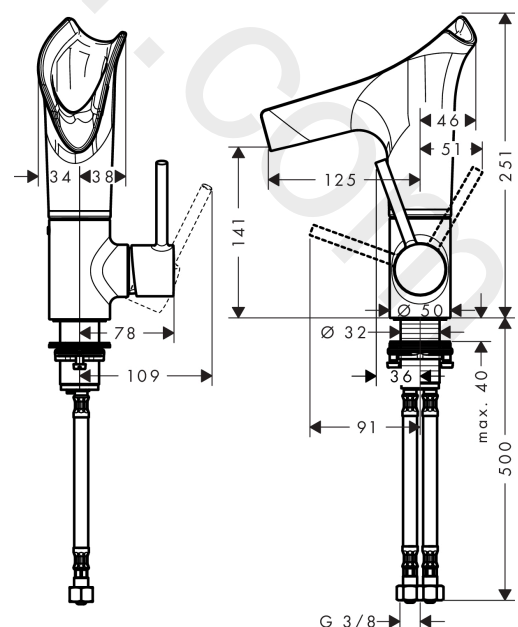

Scale drawing