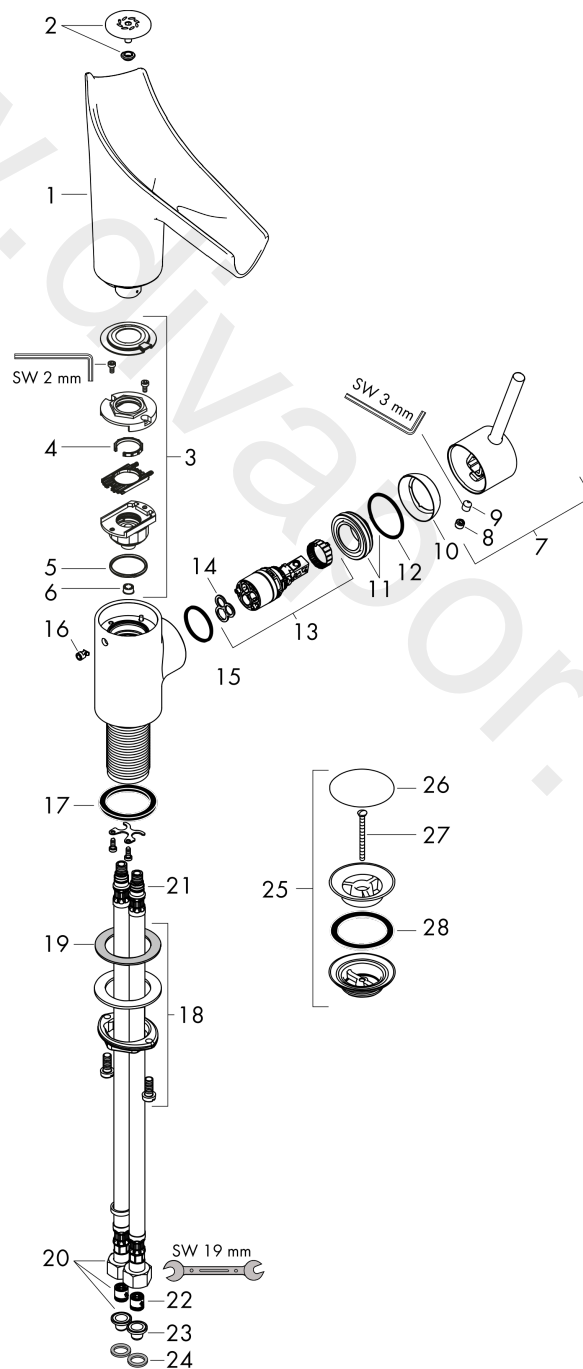

Exploded Drawing

Year of production: >07/16

AXOR Starck V
Single lever basin mixer 140 with glass spout, lever handle and waste set
 Finish: **Chrome** Article Number: **12116000**

Spare part list

Year of production: >07/16

Pos.		Article Number	Price	PU
1	spout cpl.	92487000	£ 585,00	1
2	spray head cpl.	92486000	£ 137,00	1
3	service unit	92488000	£ 173,00	1
4	set of lever collars	98365000	£ 9,00	1
5	O-ring 26x2	98147000	£ 3,30	1
6	flow limiter (4 l/min)	92491000	£ 13,30	1
7	handle	10093000	£ 79,00	1
8	hollow set screw M6x8	98444000	£ 3,30	1
9	screw cover	95704000	£ 3,30	1
10	flange	96763000	£ 9,00	1
11	nut	92761000	£ 35,00	1
12	O-ring 29x2	98391000	£ 3,30	1
13	cartridge, assy	97685000	£ 64,00	1
14	seal	98865000	£ 35,00	1
15	O-ring 25x2	98389000	£ 3,30	1
16	pushbutton	92492000	£ 43,00	1
17	flat seal	98749000	£ 6,10	1
18	fixing set (Ø 32)	13961000	£ 25,00	1
19	lever collar	97548000	£ 3,30	1
20	connection hose 450 mm M8x0,75 G3/8	98809000	£ 51,00	1
21	O-ring 7x1,5	98422000	£ 3,30	1
22	non return valve DW 10	96456000	£ 9,00	1
23	filter packing	95291000	£ 13,30	1
24	sealing set	95581000	£ 6,10	1
25	waste	50001000	£ 71,00	1
26	cover	97141000	£ 20,50	1
27	screw	98000000	£ 6,10	1
28	form ring	96361000	£ 9,00	1
a	fixation extension 35 mm	13898000	£ 79,00	1
b	Grease	90920000	£ 16,10	1