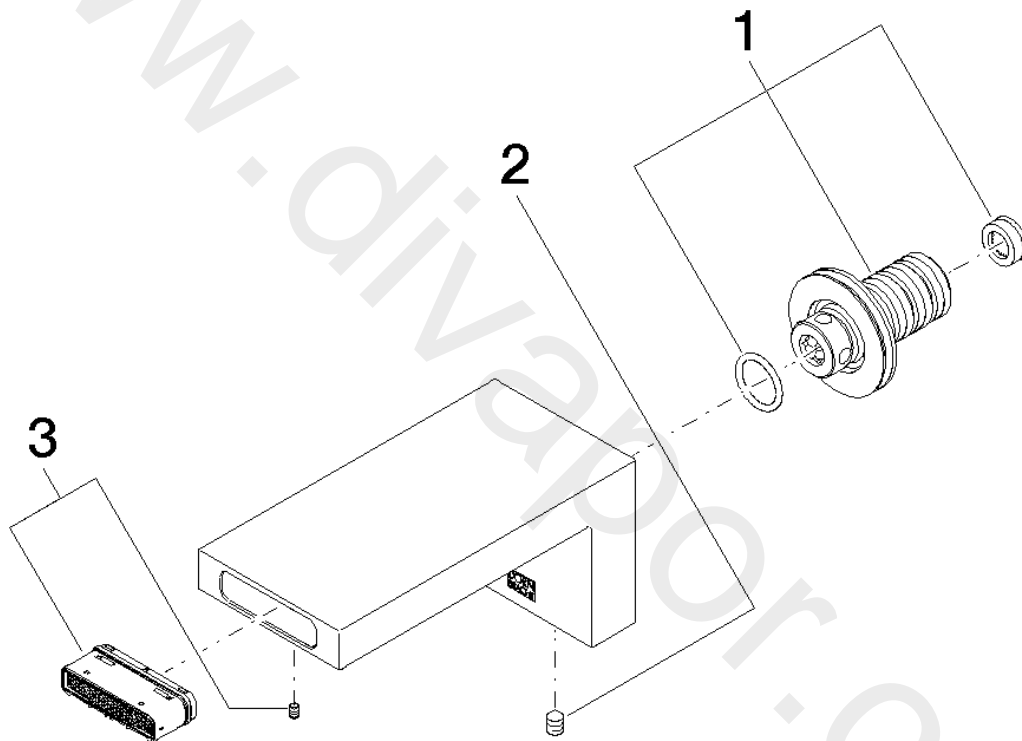

Washbasin - DEQUE

Wall-mounted basin spout without pop-up waste - Brushed Dark Platinum

Article number: 13 800 740-99

Date of manufacture from 7/1/2016

Spare parts list

Position	Quantity used	Item Number	Spare part	Delivery time
1	1	90 24 03 108 00 90	nipple set	2
2	1	04 31 11 004 00 90	pin	2
3	1	90 29 03 067 00 90	aerator	2

Washbasin - DEQUE

Wall-mounted basin spout without pop-up waste - Brushed Dark Platinum

Article number: 13 800 740-99

Date of manufacture from 7/1/2016

www.divapor.com