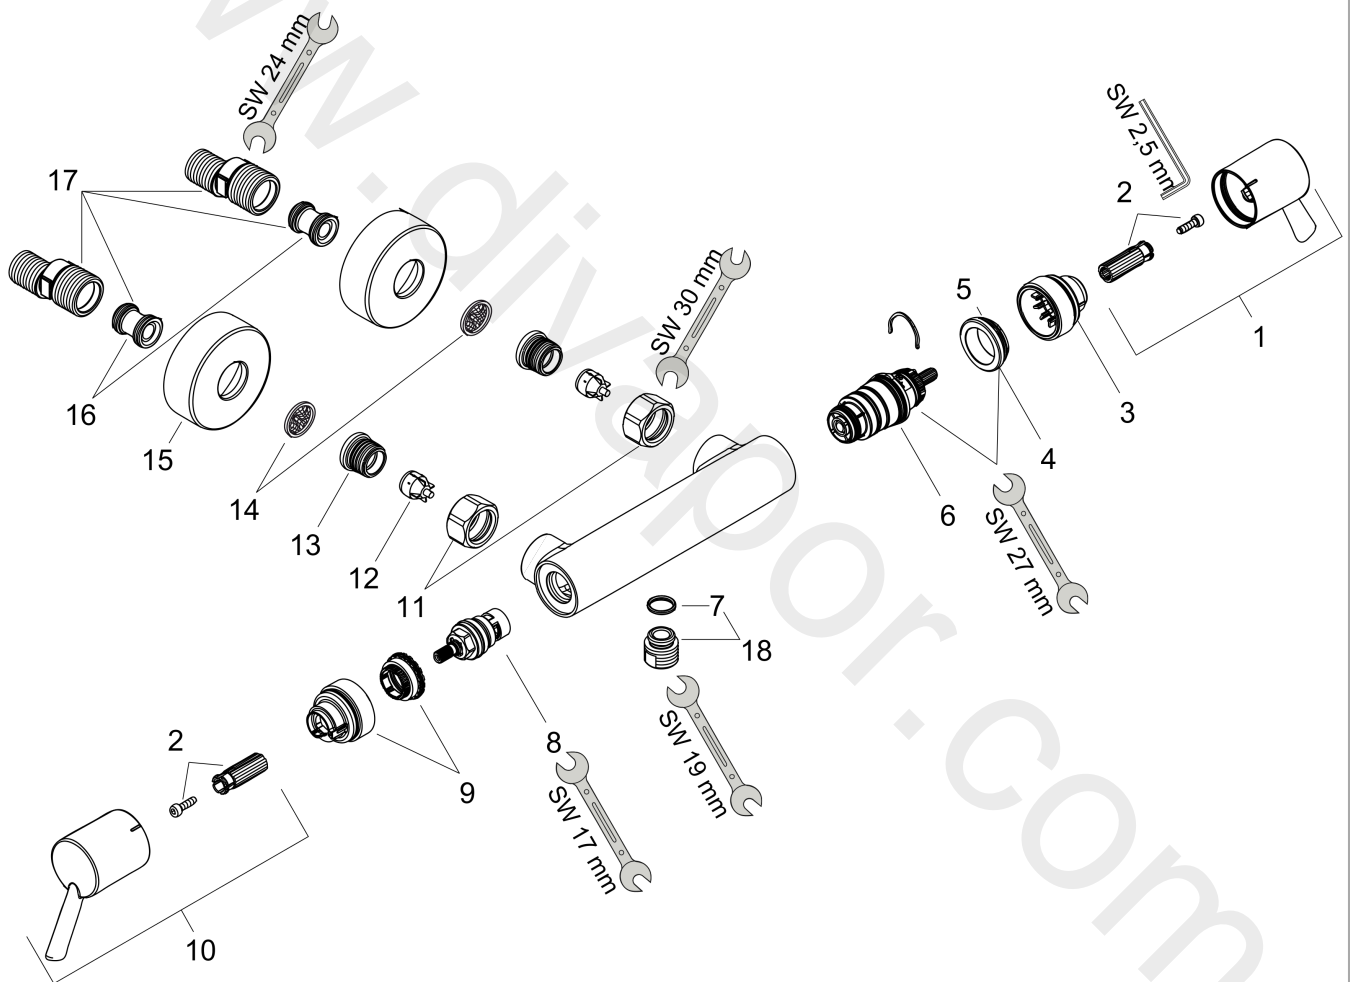

Ecostat

Shower thermostat Comfort Care for exposed installation with extra long handles

Surfaces: Article Number: 13117000

Exploded Drawing

Year of production: 04/12 - 06/12

Ecostat

Shower thermostat Comfort Care for exposed installation with extra long handles

Surfaces: Article Number: **13117000**

Spare part list

Year of production: **04/12 - 06/12**

Pos.	Description	Article Number	Price	PU
1	handle	95837000	£ 79,00	1
2	handle fixing set	95843000	£ 9,00	1
3	safety set	95839000	£ 20,50	1
4	nut	98913000	£ 20,50	1
5	O-ring 26x1,5	98390000	£ 3,30	1
6	thermostat cartridge	98282000	£ 110,00	1
7	O-ring 14x2	98129000	£ 3,30	1
8	shut off unit	94149000	£ 35,00	1
9	safety set	95842000	£ 25,00	1
10	handle	95838000	£ 64,00	1
11	set of nuts	96157000	£ 35,00	1
12	non return valve	96737000	£ 35,00	1
13	O-ring 17x1,5	98137000	£ 3,30	1
14	filter packing	96922000	£ 9,00	1
15	escutcheon Ø 68 mm	96467000	£ 20,50	1
16	noise reduction	96429000	£ 6,10	1
17	set of S-unions (±12 mm)	94140000	£ 51,00	1
18	connecting thread	95392000	£ 20,50	1
a	set of S-unions (±32 mm)	98592000	£ 43,00	1
b	brake disc	92469000	£ 9,00	1
c	pushbutton	92848000	£ 6,10	1