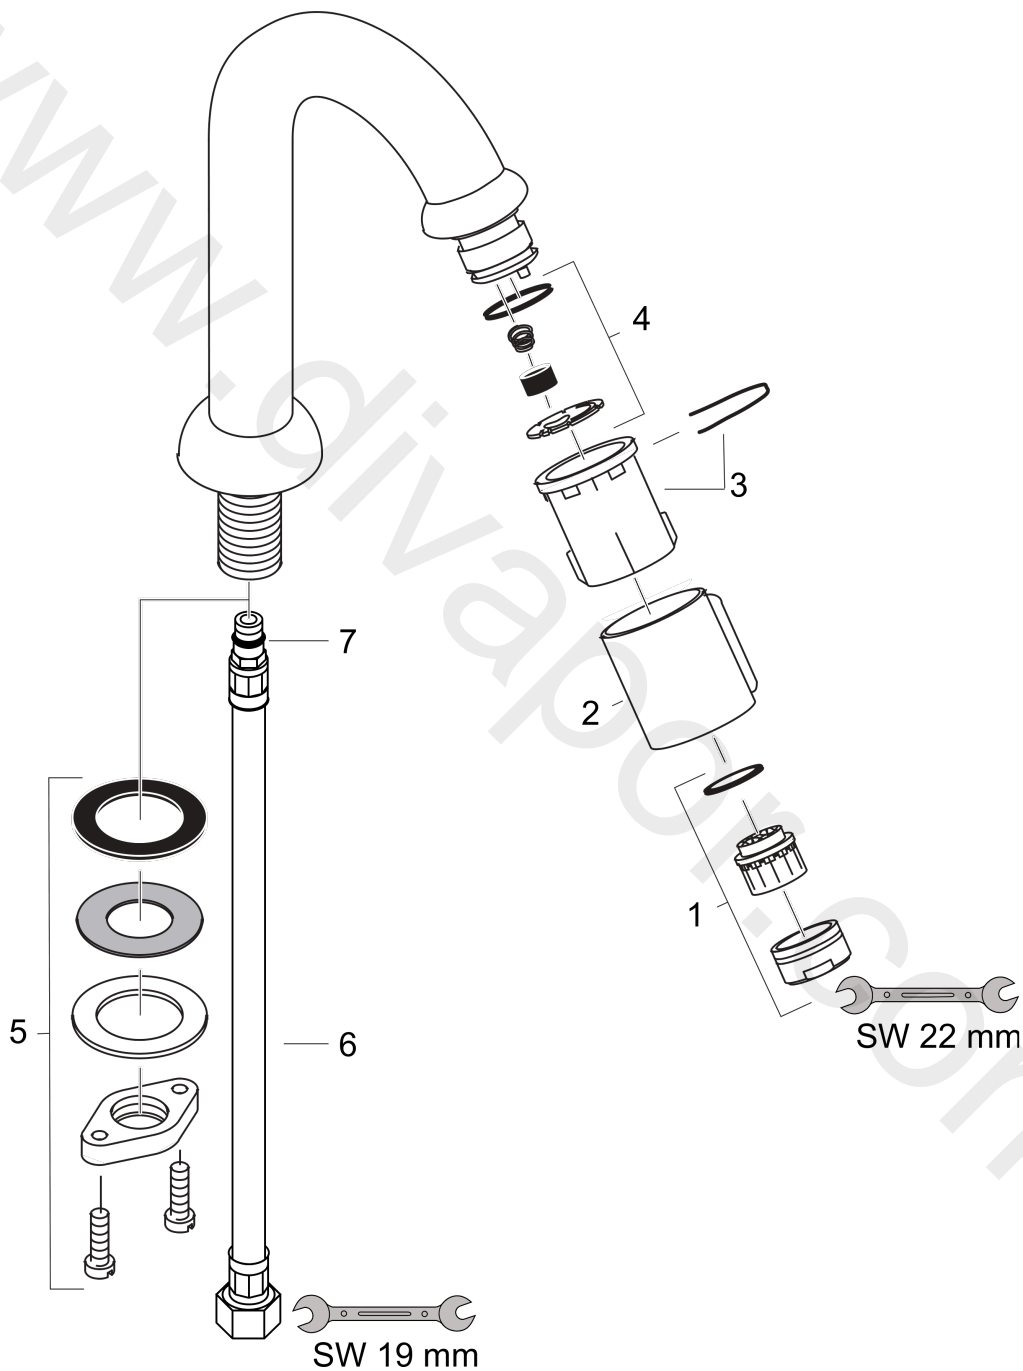

#### product features

- projection: 103 mm
- for cold water connection
- connection type: G 3/8 connections

### Scale drawing

### Flowchart

**Pillar tap without waste set**  
 Finish: **Fine Brass** Article Number: **13130840**

**Exploded Drawing**

Year of production: >01/10

**Pillar tap without waste set**

Finish: **Fine Brass** Article Number: **13130840**

**Spare part list**

Year of production: >01/10

Pos.	Description	Article Number	Price	PU
1	aerator M24x1 (5 l/min)	13185800	£ 35,00	1
2	cover for shut off valve	94061840	£ 51,00	1
3	interior spout	97559000	£ 16,10	1
4	service set	94156000	£ 20,50	1
5	fixing set	94702000	£ 43,00	1
6	connection hose 450 mm M10x1 G3/8	96507000	£ 43,00	1
7	O-ring 8x1,75	97827000	£ 3,30	1
a	aerator M24x1 (3,5 l/min)	92508000	£ 20,50	1
b	aerator M24x1 (4,5 l/min)	92877000	£ 20,50	1
c	aerator swivelling M24x1 (5 l/min)	95928000	£ 35,00	1