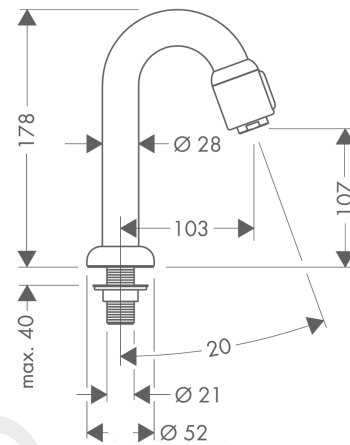

#### product features

- projection: 103 mm
- for cold water connection
- connection type: G 3/8 connections

### Flowchart

**Pillar tap without waste set**  
 Finish: **Fine Brass** Article Number: **13130840**

**Exploded Drawing**

Year of production: >01/10

**Pillar tap without waste set**

Finish: **Fine Brass** Article Number: **13130840**

**Spare part list**

Year of production: >01/10

Pos.	Description	Article Number	Price	PU
1	aerator M24x1 (5 l/min)	13185800	£ 35,00	1
2	cover for shut off valve	94061840	£ 51,00	1
3	interior spout	97559000	£ 16,10	1
4	service set	94156000	£ 20,50	1
5	fixing set	94702000	£ 43,00	1
6	connection hose 450 mm M10x1 G3/8	96507000	£ 43,00	1
7	O-ring 8x1,75	97827000	£ 3,30	1
a	aerator M24x1 (3,5 l/min)	92508000	£ 20,50	1
b	aerator M24x1 (4,5 l/min)	92877000	£ 20,50	1
c	aerator swivelling M24x1 (5 l/min)	95928000	£ 35,00	1