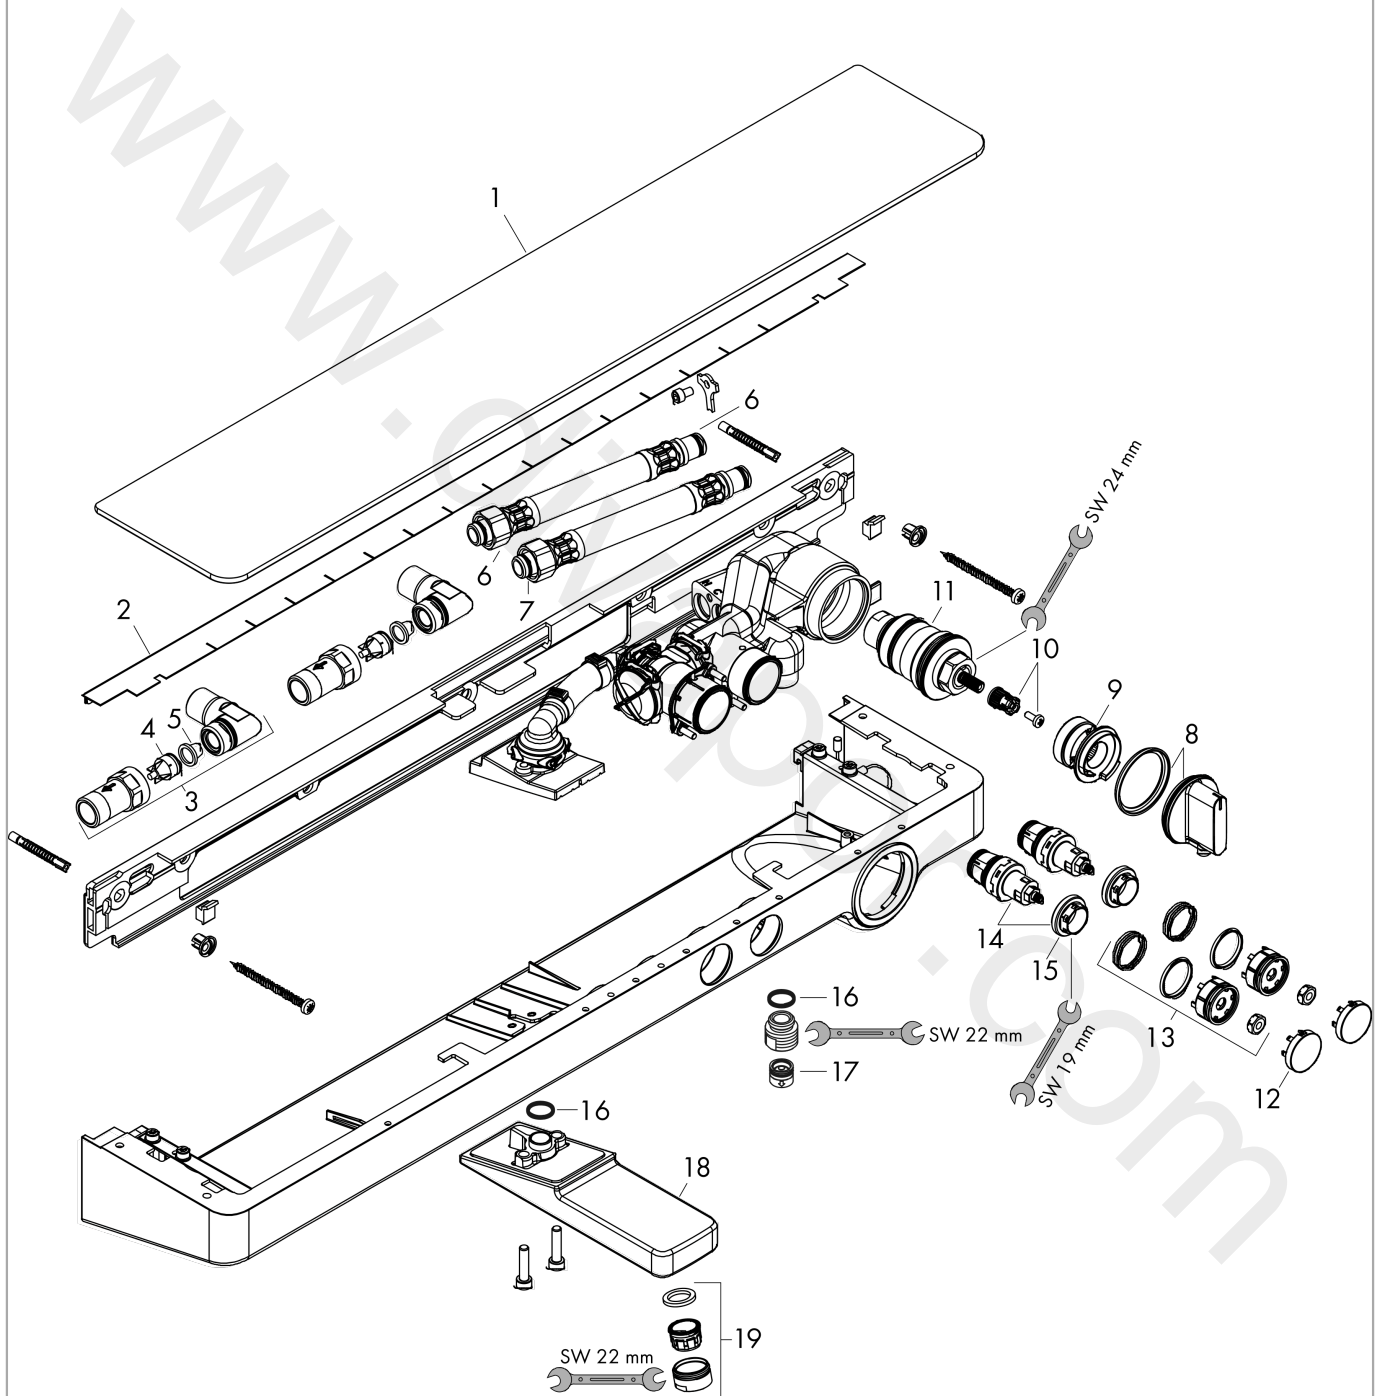

ShowerTablet Select
Bath thermostat 700 for exposed installation
Finish: **White/Chrome** Article Number: **13183407**

Exploded Drawing

Year of production: >01/18

ShowerTablet Select
Bath thermostat 700 for exposed installation
Finish: **White/Chrome** Article Number: **13183407**

Spare part list

Year of production: >01/18

Pos.	Description	Article Number	Price	PU
1	shelf	92725450	£ 224,00	1
2	decorative strip	93430000	£ 96,00	1
3	hose connection angel	25948000	£ 51,00	1
4	filter	97973000	£ 16,10	1
5	non return valve (pressure-resistant up to 2 MPa)	92594000	£ 16,10	1
6	connection hose 650 mm G1/2	92676000	£ 96,00	1
7	O-ring 11x2	98127000	£ 3,30	1
8	handle for thermostat	92673000	£ 79,00	1
9	safety set	92675000	£ 79,00	1
10	handle fixing set	92136000	£ 20,50	1
11	thermostat cartridge	96633000	£ 137,00	1
12	set of symbols	98367000	£ 51,00	1
13	spring with sleeve	92340000	£ 13,30	1
14	shut off unit	95758000	£ 110,00	1
15	nut	98368000	£ 13,30	1
16	O-ring 14x2	98129000	£ 3,30	1
17	non return valve	97980000	£ 16,10	1
18	spout cpl.	92171000	£ 370,00	1
19	aerator M24x1 (30 l/min)	96512000	£ 16,10	1
a	Grease	90920000	£ 16,10	1