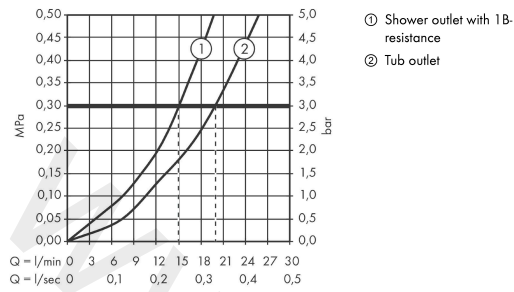

ShowerTablet Select
Bath thermostat 700 for exposed installation
Finish: **White/Chrome** Article Number: **13183407**

Flowchart

www.divapor.com