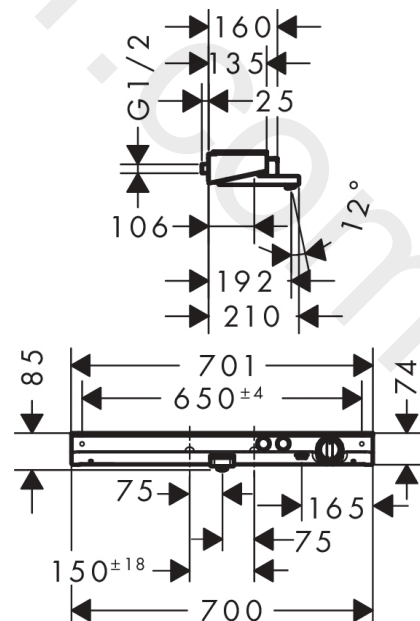

##### product features

- projection 192 mm
- 2 functions
- simultaneous utilization of 2 functions
- Select push-button on/off control for 2 outlets
- Start/stop valve to operate the functions, thermostat cartridge
- maximum flow rate at 3 bar: 19,7 l/min
- flow rate for bath spout at 3 bar: 19,7 l/min
- flow rate of hand shower at 3 bar: 14,9 l/min
- min. operating pressure: 1 bar
- max. operating pressure: 10 bar
- safety stop at 40 °C
- temperature limitation adjustable
- with isolated water conduction
- non-return valve
- protected against backflow, according to DIN EN 1717
- with silencer
- shelf made of safety glass
- surface shelf: white glass
- connection dimension: DN15
- connection type: G ½
- wall-mounted
- centre distance: 150 ± 18 mm
- dirt filter included

#### Scale drawing

**ShowerTablet Select**  
**Bath thermostat 700 for exposed installation**  
 Finish: **White/Chrome** Article Number: **13183407**

**Flowchart**

www.divapor.com

**ShowerTablet Select**  
**Bath thermostat 700 for exposed installation**  
 Finish: **White/Chrome** Article Number: **13183407**

**Exploded Drawing**

Year of production: >01/18

**ShowerTablet Select**  
**Bath thermostat 700 for exposed installation**  
 Finish: **White/Chrome** Article Number: **13183407**