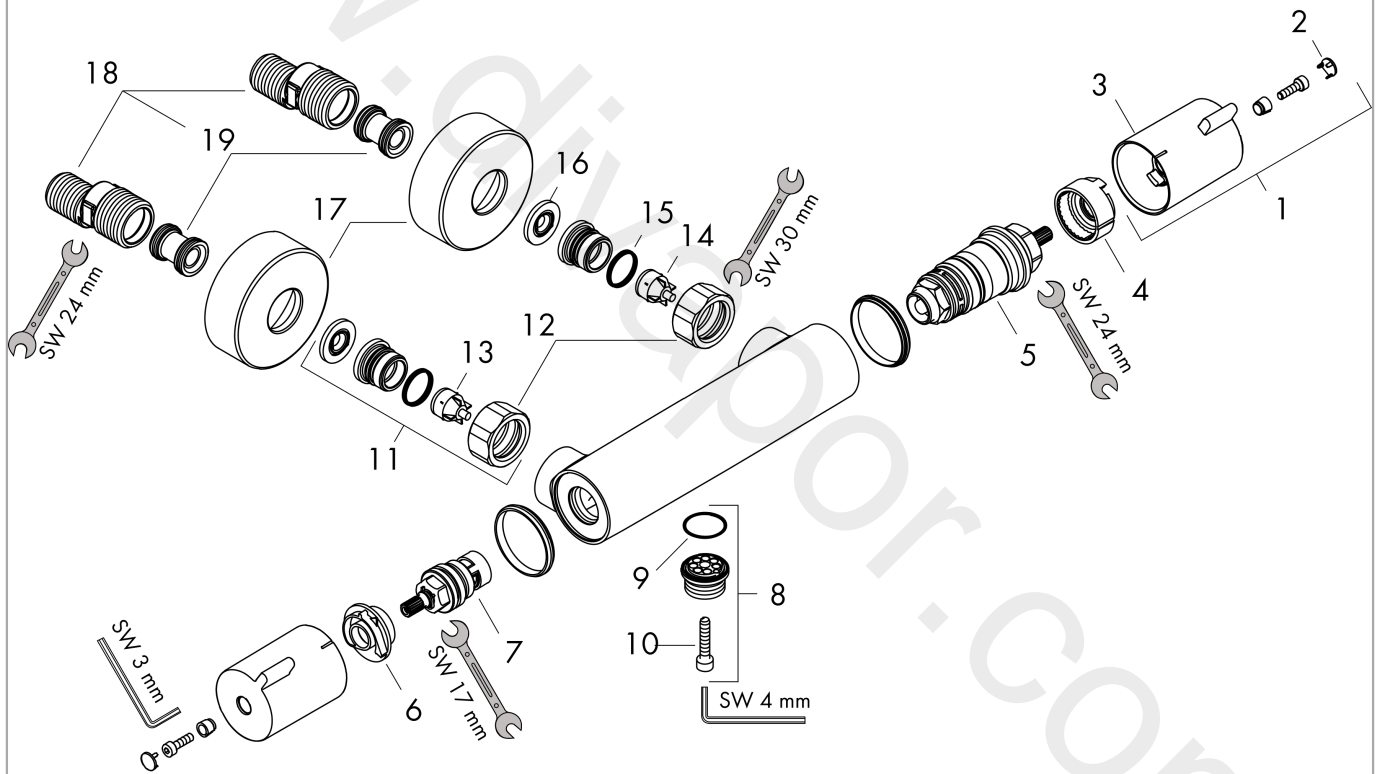

Ecostat
Shower thermostat 1001 CL for exposed installation
 Surfaces: Article Number: 13211000

Exploded Drawing

Year of production: 04/16 - 08/19

Ecostat

Shower thermostat 1001 CL for exposed installation

Surfaces: Article Number: **13211000**

Spare part list

Year of production: **04/16 - 08/19**

Pos.	Description	Article Number	Price	PU
1	handle	92836000	£ 43,00	1
2	cover cap	95433000	£ 6,10	1
3	pushbutton	92848000	£ 6,10	1
4	safety set for temperature control	95041000	£ 16,10	1
5	thermostat cartridge	94282000	£ 137,00	1
6	safety set for flow control	95042000	£ 16,10	1
7	shut off unit	94149000	£ 35,00	1
8	Hose Connection	98556000	£ 35,00	1
9	O-ring 20x1	98140000	£ 3,30	1
10	hexagon socket screw M5x25	97664000	£ 3,30	1
11	set of unions	94285000	£ 67,00	1
12	set of nuts	96157000	£ 35,00	1
13	non return valve (pressure-resistant up to 2 MPa)	93136000	£ 35,00	1
14	non return valve	96737000	£ 35,00	1
15	O-ring 17x1,5	98137000	£ 3,30	1
16	filter packing	96922000	£ 9,00	1
17	escutcheon Ø 68 mm	96467000	£ 20,50	1
18	set of S-unions (±12 mm)	94140000	£ 51,00	1
19	noise reduction	96429000	£ 6,10	1