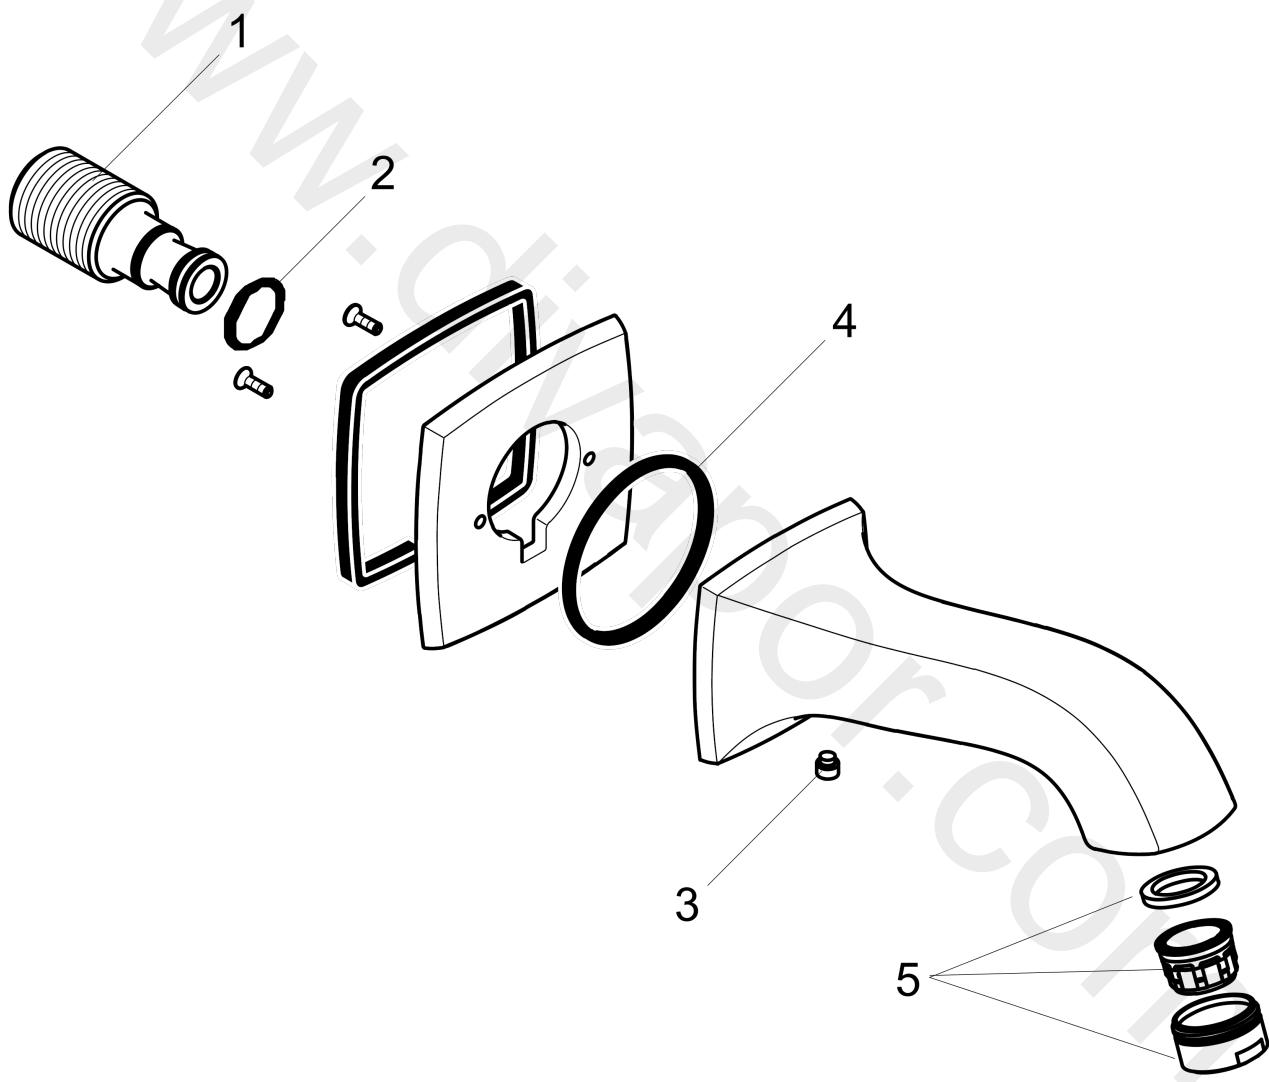

**Metropol Classic
Bath spout**Finish: **Matt Black** Article Number: **13425671****Description****product features**

- wall-mounted
- spray type: normal spray

Product image

Metropol Classic
Bath spout
 Finish: **Matt Black**

Article Number: **13425671**

Exploded Drawing

Year of production: >08/20

Metropol Classic

Bath spout

Finish: **Matt Black** Article Number: **13425671**

Spare part list

Year of production: >08/20

Pos.	Description	Article Number	Price	PU
1	connecting thread	95658001	-	1
2	O-ring 13x2	98128000	£ 3,30	1
3	hollow set screw M6x6	97660000	£ 3,30	1
4	O-ring 48x5	98174000	£ 3,30	1
5	aerator M24x1 (30 l/min)	96512670	£ 25,00	1