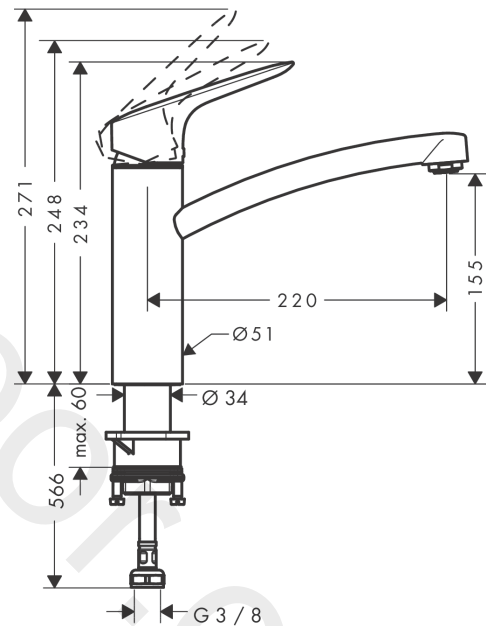

Scale drawing