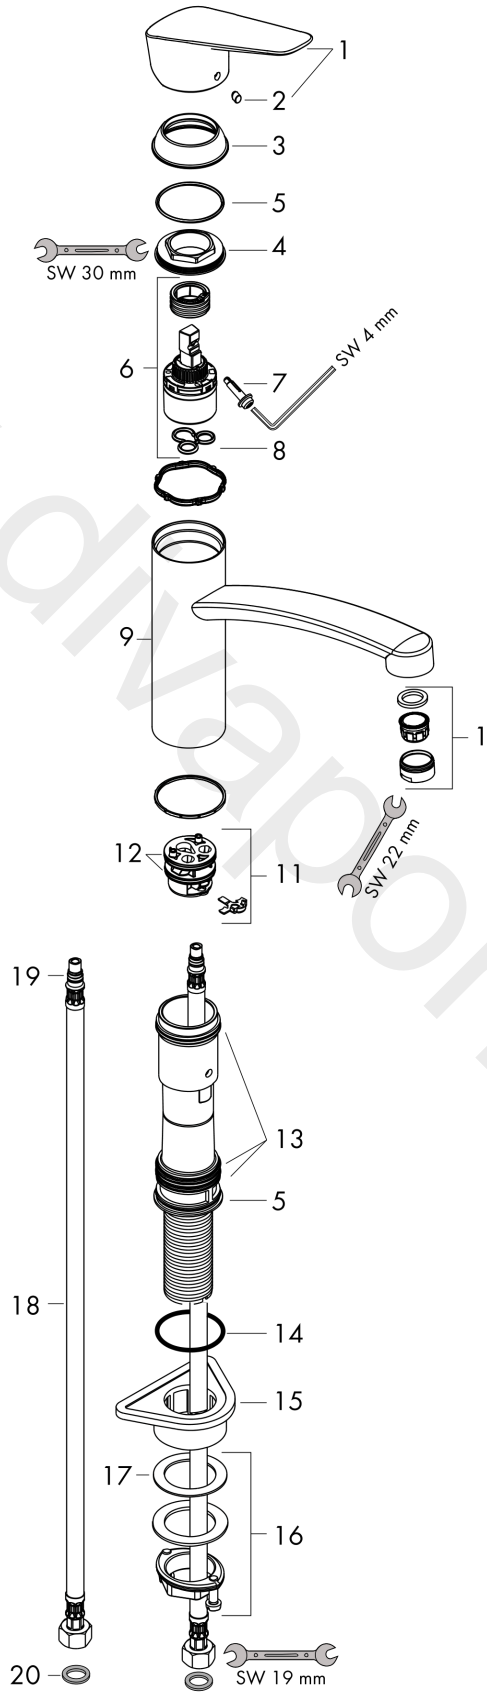

##### product features

- ComfortZone 160
- swivel range 150°
- normal spray
- connection dimension: DN15
- maximum flow rate at 3 bar: 12 l/min
- ceramic cartridge with Eco handle position for a reduced flowrate by up to 50%
- connection type: G 3/8 connections
- temperature limitation adjustable
- suitable for continuous flow water heaters

#### Product image

#### Scale drawing

**MyCube**  
**Single lever kitchen mixer M, 1jet**  
 Finish: **Chrome** Article Number: **13815000**

**Exploded Drawing**

Year of production: >10/15

#### Spare part list

Year of production: >10/15

Pos.	Description	Article Number	Price	PU
1	handle	92465000	£ 64,00	1
2	screw cover	96338000	£ 3,30	1
3	flange	97995000	£ 20,50	1
4	nut	97996000	£ 35,00	1
5	O-ring 41x2	98212000	£ 3,30	1
6	cartridge, assy	95730000	£ 43,00	1
7	locking screw for handle	95140000	£ 6,10	1
8	seal	95008000	£ 9,00	1
9	spout cpl.	98349000	£ 110,00	1
10	aerator M24x1 (15 l/min)	13913000	£ 14,00	1
11	adapter for cartridge	98750000	£ 13,30	1
12	O-Ring 30x2	98186000	£ 3,30	1
13	sealing set	98702000	£ 9,00	1
14	O-Ring 36x2,5	98190000	£ 3,30	1
15	support	97523000	£ 6,10	1
16	fixing set (Ø 34)	95049000	£ 16,10	1
17	lever collar	97548000	£ 3,30	1
18	connection hose 600 mm M8x0,75 G3/8	96556000	£ 25,00	1
19	O-ring 7x1,5	98422000	£ 3,30	1
20	sealing set	95581000	£ 6,10	1