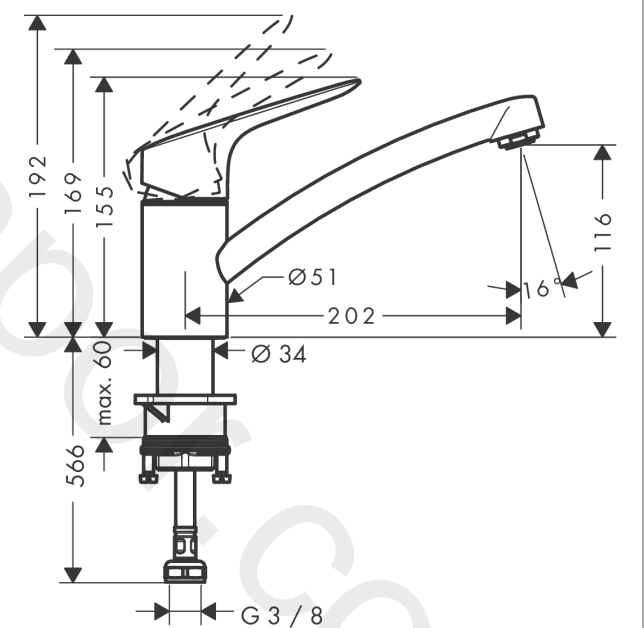

MySport

Single lever kitchen mixer S, 1jet

Finish: **Chrome** Article Number: **13860000**

Description

product features

- ComfortZone 120
- swivel range 360°
- normal spray
- connection dimension: DN15
- maximum flow rate at 3 bar: 12 l/min
- ceramic cartridge with Eco handle position for a reduced flowrate by up to 50%
- connection type: G 3/8 connections
- temperature limitation adjustable
- suitable for continuous flow water heaters

Article Details

Price excl. VAT

116,67 £

Technology

Certificates / Sustainability

Product image

Scale drawing

MySport

Single lever kitchen mixer S, 1jet

Finish: **Chrome** Article Number: **13860000**

Exploded Drawing

Year of production: >10/15

MySport

Single lever kitchen mixer S, 1jet

Finish: **Chrome** Article Number: **13860000**

Spare part list

Year of production: >10/15

Pos.	Description	Article Number	Price	PU
1	handle	92559000	£ 79,00	1
2	screw cover	96338000	£ 3,30	1
3	flange	97995000	£ 20,50	1
4	nut	97996000	£ 35,00	1
5	O-ring 41x2	98212000	£ 3,30	1
6	cartridge, assy	95730000	£ 43,00	1
7	locking screw for handle	95140000	£ 6,10	1
8	seal	95008000	£ 9,00	1
9	aerator M24x1 (15 l/min)	13913000	£ 14,00	1
10	adapter for cartridge	98750000	£ 13,30	1
11	O-Ring 30x2	98186000	£ 3,30	1
12	sealing set	98702000	£ 9,00	1
13	O-Ring 36x2,5	98190000	£ 3,30	1
14	support	97523000	£ 6,10	1
15	fixing set (Ø 34)	95049000	£ 16,10	1
16	lever collar	97548000	£ 3,30	1
17	connection hose 600 mm M8x0,75 G3/8	96556000	£ 25,00	1
18	O-ring 7x1,5	98422000	£ 3,30	1
19	sealing set	95581000	£ 6,10	1