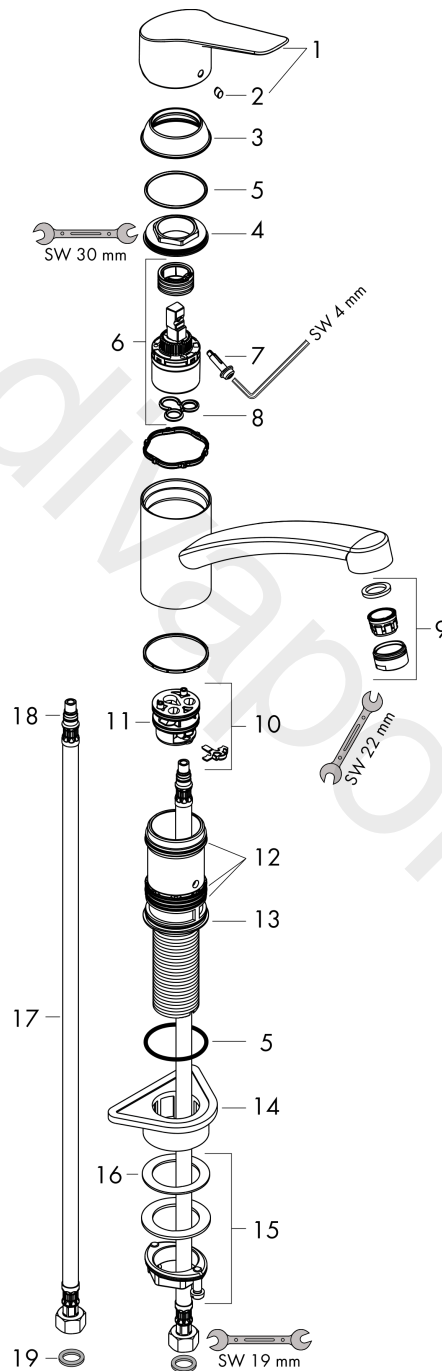

MySport

Single lever kitchen mixer S, 1jet

Finish: **Chrome** Article Number: **13860000**

Description

product features

- ComfortZone 120
- swivel range 360°
- normal spray
- connection dimension: DN15
- maximum flow rate at 3 bar: 12 l/min
- ceramic cartridge with Eco handle position for a reduced flowrate by up to 50%
- connection type: G 3/8 connections
- temperature limitation adjustable
- suitable for continuous flow water heaters

Article Details

Price excl. VAT

116,67 £

Technology

Certificates / Sustainability

Product image

Scale drawing

MySport

Single lever kitchen mixer S, 1jet

Finish: **Chrome** Article Number: **13860000**

Exploded Drawing

Year of production: >10/15

MySport

Single lever kitchen mixer S, 1jet

Finish: **Chrome** Article Number: **13860000**

Spare part list

Year of production: >10/15

Pos.	Description	Article Number	Price	PU
1	handle	92559000	£ 79,00	1
2	screw cover	96338000	£ 3,30	1
3	flange	97995000	£ 20,50	1
4	nut	97996000	£ 35,00	1
5	O-ring 41x2	98212000	£ 3,30	1
6	cartridge, assy	95730000	£ 43,00	1
7	locking screw for handle	95140000	£ 6,10	1
8	seal	95008000	£ 9,00	1
9	aerator M24x1 (15 l/min)	13913000	£ 14,00	1
10	adapter for cartridge	98750000	£ 13,30	1
11	O-Ring 30x2	98186000	£ 3,30	1
12	sealing set	98702000	£ 9,00	1
13	O-Ring 36x2,5	98190000	£ 3,30	1
14	support	97523000	£ 6,10	1
15	fixing set (Ø 34)	95049000	£ 16,10	1
16	lever collar	97548000	£ 3,30	1
17	connection hose 600 mm M8x0,75 G3/8	96556000	£ 25,00	1
18	O-ring 7x1,5	98422000	£ 3,30	1
19	sealing set	95581000	£ 6,10	1