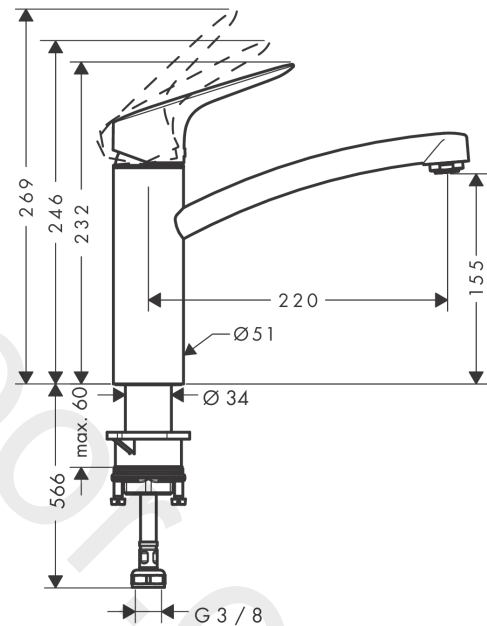

MySport

Single lever kitchen mixer M, 1jet

Finish: **Chrome** Article Number: **13861000**

Description

product features

- ComfortZone 160
- swivel range 360°
- normal spray
- connection dimension: DN15
- maximum flow rate at 3 bar: 12 l/min
- ceramic cartridge with Eco handle position for a reduced flowrate by up to 50%
- connection type: G 3/8 connections
- temperature limitation adjustable
- suitable for continuous flow water heaters

Article Details

Price excl. VAT

132,50 £

Technology

Certificates / Sustainability

Product image

Scale drawing

MySport
Single lever kitchen mixer M, 1jet
 Finish: **Chrome** Article Number: **13861000**

Exploded Drawing

Year of production: >10/15

MySport

Single lever kitchen mixer M, 1jet

Finish: **Chrome** Article Number: **13861000**

Spare part list

Year of production: >10/15

Pos.	Description	Article Number	Price	PU
1	handle	92559000	£ 79,00	1
2	screw cover	96338000	£ 3,30	1
3	flange	97995000	£ 20,50	1
4	nut	97996000	£ 35,00	1
5	O-ring 41x2	98212000	£ 3,30	1
6	cartridge, assy	95730000	£ 43,00	1
7	locking screw for handle	95140000	£ 6,10	1
8	seal	95008000	£ 9,00	1
9	spout cpl.	98349000	£ 110,00	1
10	aerator M24x1 (15 l/min)	13913000	£ 14,00	1
11	adapter for cartridge	98750000	£ 13,30	1
12	O-Ring 30x2	98186000	£ 3,30	1
13	sealing set	98702000	£ 9,00	1
14	O-Ring 36x2,5	98190000	£ 3,30	1
15	support	97523000	£ 6,10	1
16	fixing set (Ø 34)	95049000	£ 16,10	1
17	lever collar	97548000	£ 3,30	1
18	connection hose 600 mm M8x0,75 G3/8	96556000	£ 25,00	1
19	O-ring 7x1,5	98422000	£ 3,30	1
20	sealing set	95581000	£ 6,10	1