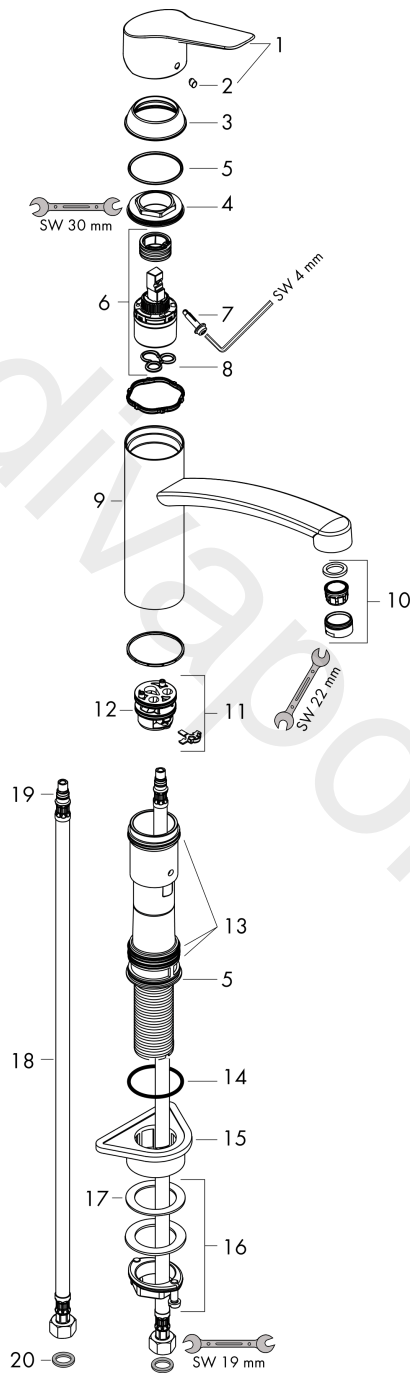

MySport

Single lever kitchen mixer M, 1jet

Finish: **Chrome** Article Number: **13861000**

Description

product features

- ComfortZone 160
- swivel range 360°
- normal spray
- connection dimension: DN15
- maximum flow rate at 3 bar: 12 l/min
- ceramic cartridge with Eco handle position for a reduced flowrate by up to 50%
- connection type: G 3/8 connections
- temperature limitation adjustable
- suitable for continuous flow water heaters

Article Details

Price excl. VAT

132,50 £

Technology

Certificates / Sustainability

Product image

Scale drawing

MySport
Single lever kitchen mixer M, 1jet
 Finish: **Chrome** Article Number: **13861000**

Exploded Drawing

Year of production: >10/15

MySport

Single lever kitchen mixer M, 1jet

Finish: **Chrome** Article Number: **13861000**

Spare part list

Year of production: >10/15

Pos.	Description	Article Number	Price	PU
1	handle	92559000	£ 79,00	1
2	screw cover	96338000	£ 3,30	1
3	flange	97995000	£ 20,50	1
4	nut	97996000	£ 35,00	1
5	O-ring 41x2	98212000	£ 3,30	1
6	cartridge, assy	95730000	£ 43,00	1
7	locking screw for handle	95140000	£ 6,10	1
8	seal	95008000	£ 9,00	1
9	spout cpl.	98349000	£ 110,00	1
10	aerator M24x1 (15 l/min)	13913000	£ 14,00	1
11	adapter for cartridge	98750000	£ 13,30	1
12	O-Ring 30x2	98186000	£ 3,30	1
13	sealing set	98702000	£ 9,00	1
14	O-Ring 36x2,5	98190000	£ 3,30	1
15	support	97523000	£ 6,10	1
16	fixing set (Ø 34)	95049000	£ 16,10	1
17	lever collar	97548000	£ 3,30	1
18	connection hose 600 mm M8x0,75 G3/8	96556000	£ 25,00	1
19	O-ring 7x1,5	98422000	£ 3,30	1
20	sealing set	95581000	£ 6,10	1