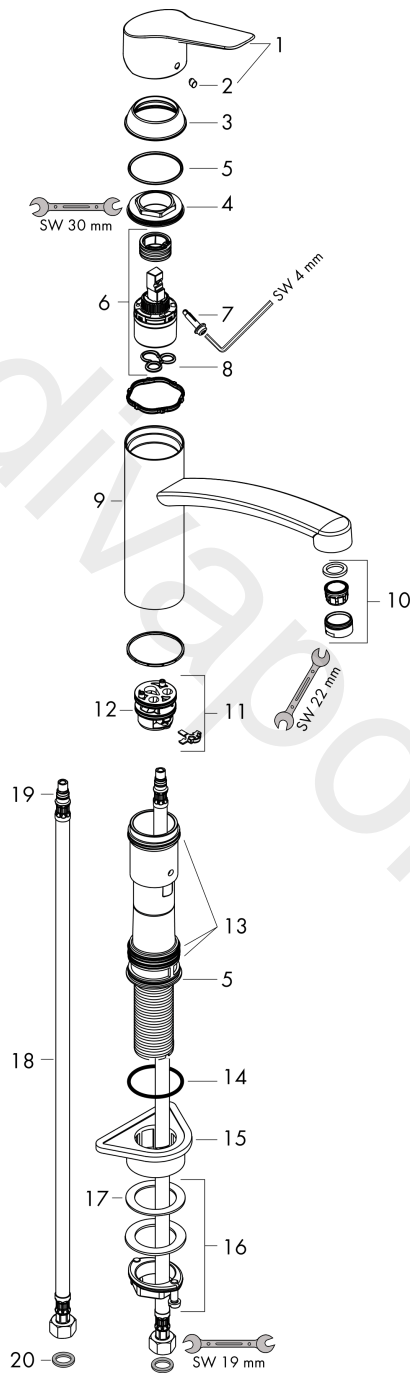

##### product features

- ComfortZone 160
- swivel range 360°
- normal spray
- connection dimension: DN15
- maximum flow rate at 3 bar: 12 l/min
- ceramic cartridge with Eco handle position for a reduced flowrate by up to 50%
- connection type: G 3/8 connections
- temperature limitation adjustable
- suitable for continuous flow water heaters

#### Product image

#### Scale drawing

**MySport**  
**Single lever kitchen mixer M, 1jet**  
 Finish: **Stainless Steel Finish** Article Number: **13861800**

**Exploded Drawing**

Year of production: >10/15

**MySport**

**Single lever kitchen mixer M, 1jet**

Finish: **Stainless Steel Finish** Article Number: **13861800**

**Spare part list**

Year of production: >10/15

Pos.	Description	Article Number	Price	PU
1	handle	92559800	£ 110,00	1
2	screw cover	96338000	£ 3,30	1
3	flange	97995800	£ 35,00	1
4	nut	97996000	£ 35,00	1
5	O-ring 41x2	98212000	£ 3,30	1
6	cartridge, assy	95730000	£ 43,00	1
7	locking screw for handle	95140000	£ 6,10	1
8	seal	95008000	£ 9,00	1
9	spout cpl.	98349800	£ 173,00	1
10	aerator M24x1 (15 l/min)	13913000	£ 14,00	1
11	adapter for cartridge	98750000	£ 13,30	1
12	O-Ring 30x2	98186000	£ 3,30	1
13	sealing set	98702000	£ 9,00	1
14	O-Ring 36x2,5	98190000	£ 3,30	1
15	support	97523000	£ 6,10	1
16	fixing set (Ø 34)	95049000	£ 16,10	1
17	lever collar	97548000	£ 3,30	1
18	connection hose 600 mm M8x0,75 G3/8	96556000	£ 25,00	1
19	O-ring 7x1,5	98422000	£ 3,30	1
20	sealing set	95581000	£ 6,10	1