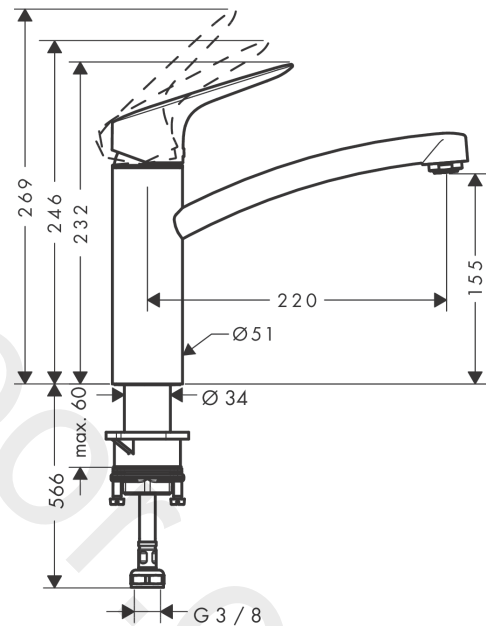

Scale drawing