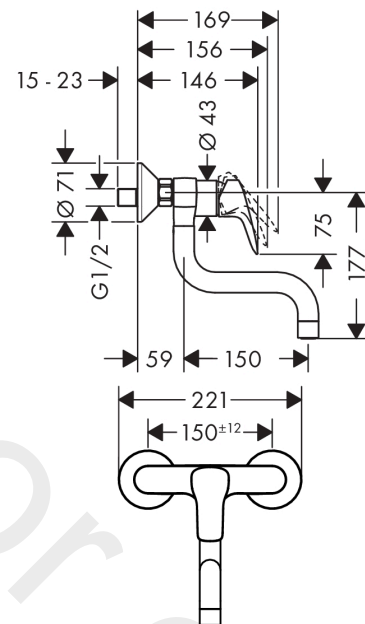

#### product features

- swivel range 220°
- normal spray
- centre distance 150 ± 12 mm
- connection dimension: DN15
- maximum flow rate at 3 bar: 12 l/min
- ceramic cartridge
- connection type: s-shaped connections
- temperature limitation adjustable
- suitable for continuous flow water heaters

### Scale drawing

Year of production: &gt;01/16

Pos.	Description	Article Number	Price	PU
1	handle	92810000	£ 51,00	1
2	screw cover	96338000	£ 3,30	1
3	flange	97406000	£ 20,50	1
4	nut	97977000	£ 43,00	1
5	O-Ring 32x2	98193000	£ 3,30	1
6	O-ring 40x1,5	98464000	£ 3,30	1
7	cartridge, assy	95730000	£ 43,00	1
8	locking screw for handle	95140000	£ 6,10	1
9	seal	95008000	£ 9,00	1
10	O-ring 14x2	98129000	£ 3,30	1
11	spout 150 mm	92369000	£ 110,00	1
12	sealing set	92646000	£ 20,50	1
13	axialring	97558000	£ 3,30	1
14	O-Ring 14x2,5	98189000	£ 3,30	1
15	screw	97662000	£ 9,00	1
16	aerator M22x1 (15 l/min)	92368000	£ 25,00	1
17	set of nuts	96157000	£ 35,00	1
18	connecting thread	97220000	£ 16,10	1
19	O-ring 15x2	98163000	£ 3,30	1
20	escutcheon Ø 70 mm	94135000	£ 13,30	1
21	set of S-unions (±12 mm)	94140000	£ 51,00	1
22	noise reduction	96429000	£ 6,10	1