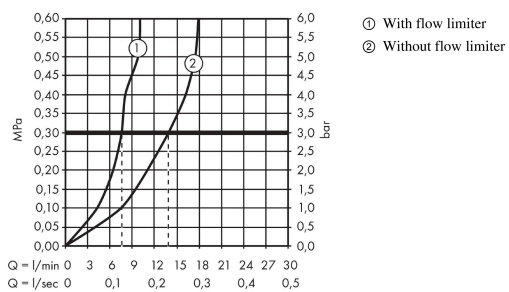

MySport

Single lever kitchen mixer, wall-mounted, 1jet

Finish: **Chrome** Article Number: **13863000**

Description

product features

- swivel range 220°
- normal spray
- centre distance 150 ± 12 mm
- connection dimension: DN15
- maximum flow rate at 3 bar: 12 l/min
- ceramic cartridge
- connection type: s-shaped connections
- temperature limitation adjustable
- suitable for continuous flow water heaters

Technology

Product image

Scale drawing

Flowchart