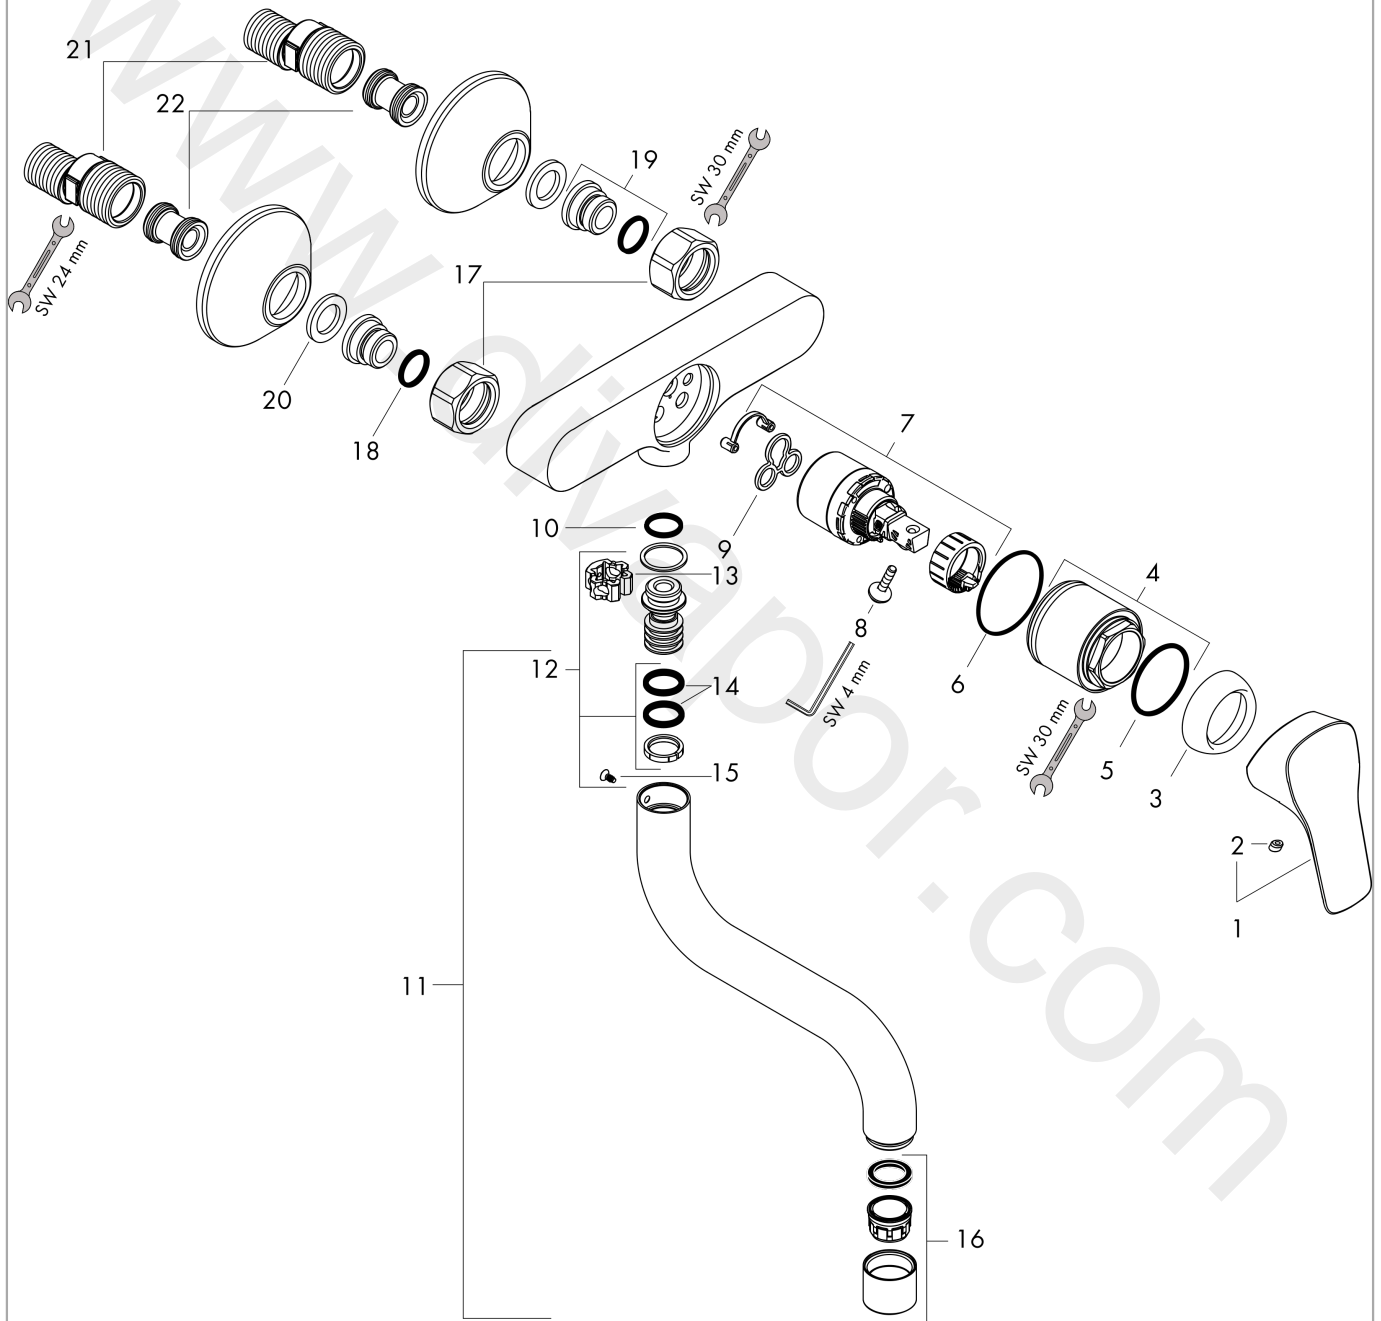

MySport
Single lever kitchen mixer, wall-mounted, 1jet
Finish: **Chrome** Article Number: **13863000**

Exploded Drawing

Year of production: >01/16

MySport

Single lever kitchen mixer, wall-mounted, 1jet

Finish: **Chrome** Article Number: **13863000**

Spare part list

Year of production: >01/16

Pos.	Description	Article Number	Price	PU
1	handle	92810000	£ 51,00	1
2	screw cover	96338000	£ 3,30	1
3	flange	97406000	£ 20,50	1
4	nut	97977000	£ 43,00	1
5	O-Ring 32x2	98193000	£ 3,30	1
6	O-ring 40x1,5	98464000	£ 3,30	1
7	cartridge, assy	95730000	£ 43,00	1
8	locking screw for handle	95140000	£ 6,10	1
9	seal	95008000	£ 9,00	1
10	O-ring 14x2	98129000	£ 3,30	1
11	spout 150 mm	92369000	£ 110,00	1
12	sealing set	92646000	£ 20,50	1
13	axialring	97558000	£ 3,30	1
14	O-Ring 14x2,5	98189000	£ 3,30	1
15	screw	97662000	£ 9,00	1
16	aerator M22x1 (15 l/min)	92368000	£ 25,00	1
17	set of nuts	96157000	£ 35,00	1
18	connecting thread	97220000	£ 16,10	1
19	O-ring 15x2	98163000	£ 3,30	1
20	escutcheon Ø 70 mm	94135000	£ 13,30	1
21	set of S-unions (±12 mm)	94140000	£ 51,00	1
22	noise reduction	96429000	£ 6,10	1