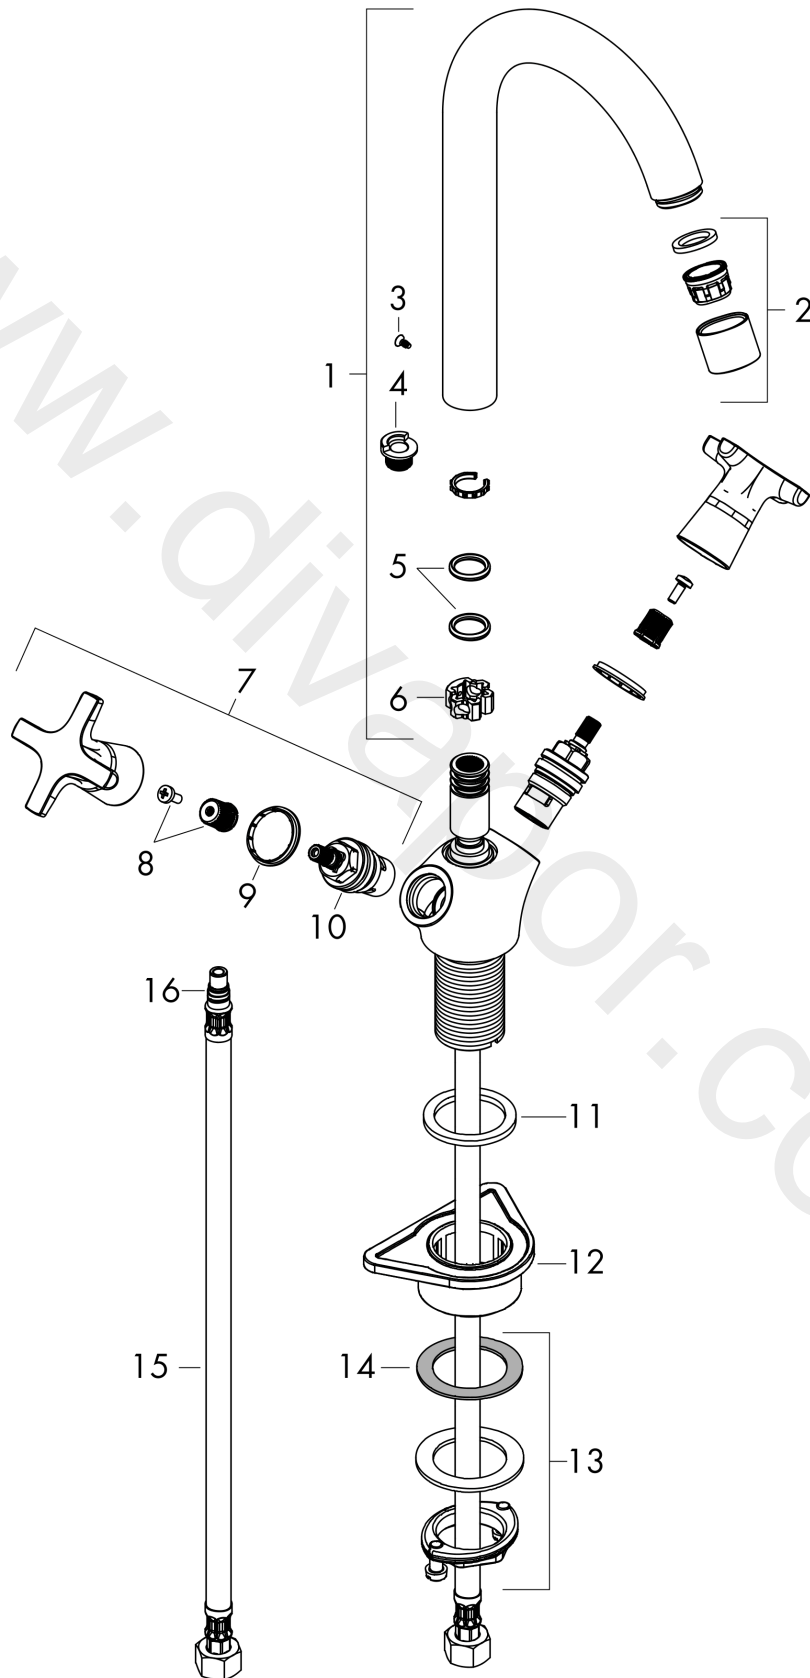

##### product features

- ComfortZone 220
- swivel range adjustable in 3 steps 110°, 150° or 360°
- normal spray
- connection dimension: DN15
- maximum flow rate at 3 bar: 12 l/min
- ceramic valves hot/cold 90°
- connection type: G 3/8 connections
- suitable for continuous flow water heaters

#### Scale drawing

#### Flowchart

**MySport**

**2-handle kitchen mixer 220, 1jet**

Finish: **Chrome** Article Number: **13864000**

**Exploded Drawing**

Year of production: >01/16

**MySport**
**2-handle kitchen mixer 220, 1jet**

 Finish: **Chrome** Article Number: **13864000**

**Spare part list**

Year of production: &gt;01/16

Pos.	Description	Article Number	Price	PU
1	spout cpl.	92223000	£ 96,00	1
2	aerator M22x1 (15 l/min)	92368000	£ 25,00	1
3	screw	97662000	£ 9,00	1
4	set of locating rings (110° / 150°)	98486000	£ 16,10	1
5	O-Ring 14x2,5	98189000	£ 3,30	1
6	axialring	97558000	£ 3,30	1
7	handle	92222000	£ 64,00	1
8	handle fixing set	98932000	£ 16,10	1
9	set of color-rings cold / hot water	92225000	£ 6,10	1
10	shut off unit right closing	94009000	£ 43,00	1
11	flat seal	98749000	£ 6,10	1
12	support	97523000	£ 6,10	1
13	fixing set (Ø 32)	13961000	£ 25,00	1
14	lever collar	97548000	£ 3,30	1
15	connection hose 600 mm M8x0,75 G3/8	96556000	£ 25,00	1
16	O-ring 7x1,5	98422000	£ 3,30	1
a	fixation extension 35 mm	13898000	£ 79,00	1