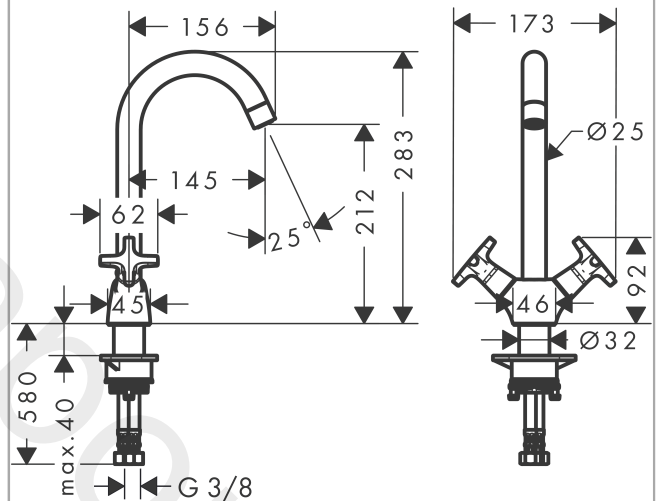

##### product features

- ComfortZone 220
- swivel range adjustable in 3 steps 110°, 150° or 360°
- normal spray
- connection dimension: DN15
- maximum flow rate at 3 bar: 12 l/min
- ceramic valves hot/cold 90°
- connection type: G 3/8 connections
- suitable for continuous flow water heaters

#### Scale drawing

 Finish: **Chrome** Article Number: **13864000**

**Spare part list**

Year of production: &gt;01/16

Pos.	Description	Article Number	Price	PU
1	spout cpl.	92223000	£ 96,00	1
2	aerator M22x1 (15 l/min)	92368000	£ 25,00	1
3	screw	97662000	£ 9,00	1
4	set of locating rings (110° / 150°)	98486000	£ 16,10	1
5	O-Ring 14x2,5	98189000	£ 3,30	1
6	axialring	97558000	£ 3,30	1
7	handle	92222000	£ 64,00	1
8	handle fixing set	98932000	£ 16,10	1
9	set of color-rings cold / hot water	92225000	£ 6,10	1
10	shut off unit right closing	94009000	£ 43,00	1
11	flat seal	98749000	£ 6,10	1
12	support	97523000	£ 6,10	1
13	fixing set (Ø 32)	13961000	£ 25,00	1
14	lever collar	97548000	£ 3,30	1
15	connection hose 600 mm M8x0,75 G3/8	96556000	£ 25,00	1
16	O-ring 7x1,5	98422000	£ 3,30	1
a	fixation extension 35 mm	13898000	£ 79,00	1