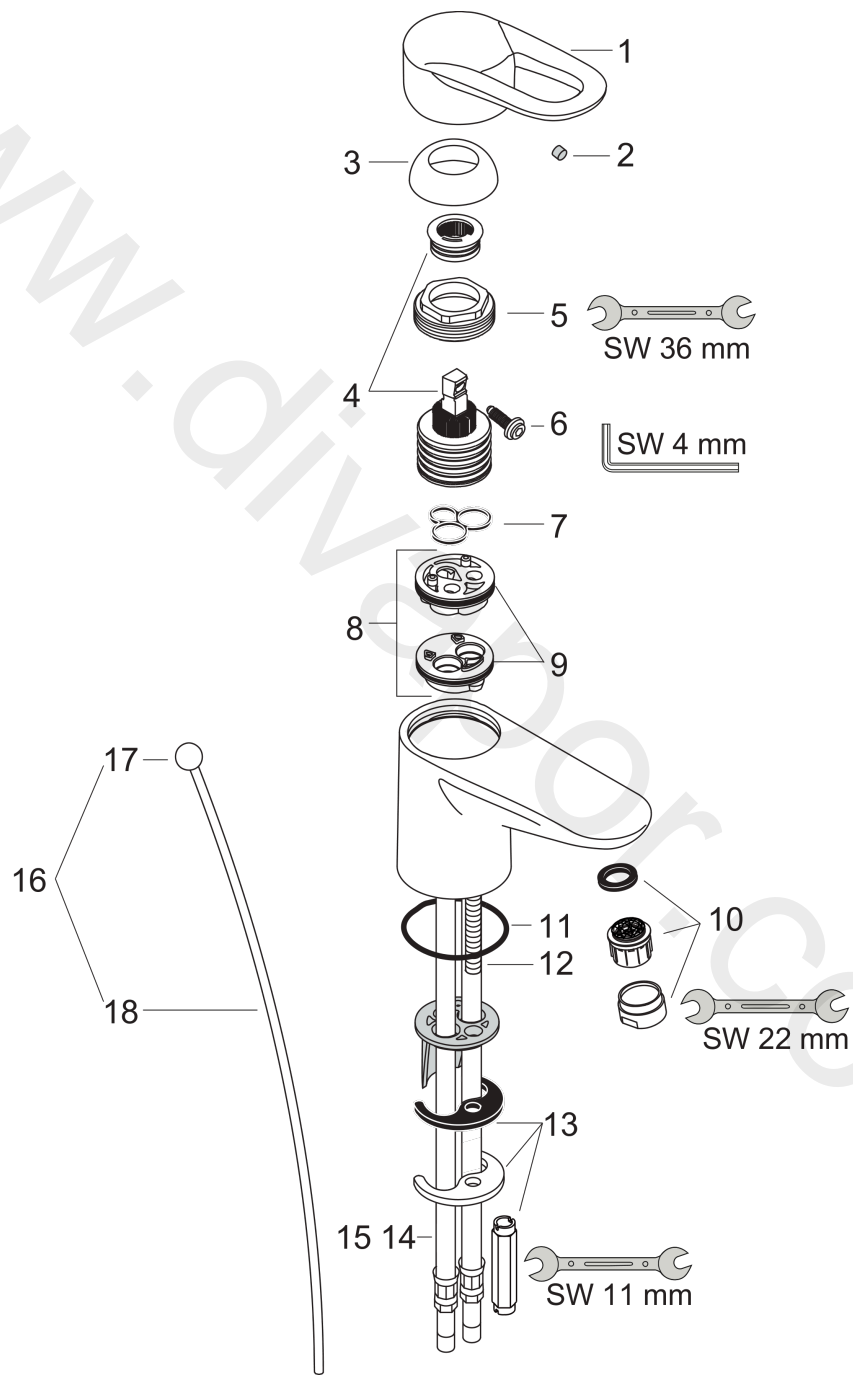

Metropol
Single lever basin mixer with pop-up waste set
 Surfaces: Article Number: **14010090**

Exploded Drawing

Year of production: **04/01 - 05/07**

Metropol
Single lever basin mixer with pop-up waste set
 Surfaces: Article Number: **14010090**

Spare part list

Year of production: **04/01 - 05/07**

Pos.	Description	Article Number	Price	PU
1	handle	14092000	£ 79,00	1
2	screw cover	96338000	£ 3,30	1
3	cartridge, assy	92730000	£ 35,00	1
4	flange	94192XXX	> £ 20,50	-
5	nut	94194000	£ 25,00	1
6	locking screw for handle	96059000	£ 9,00	1
7	seal	95008000	£ 9,00	1
8	adapter for cartridge	97762000	£ 13,30	1
9	O-Ring 32x2,5	96364000	£ 25,00	1
10	aerator M24x1 (7 l/min)	13085990	£ 51,00	1
11	O-ring 40x4	92238000	-	1
12	screw M8 x 68	97736000	£ 6,10	1
13	fixing set	96016000	£ 35,00	1
14	connection hose 450 mm M8x0,75 G3/8	95001000	£ 35,00	1
15	O-ring 7x1,5	98422000	£ 3,30	1
16	pop up rod	92620990	£ 64,00	1
17	diverter knob	94066990	£ 16,10	1
18	pull rod	94067000	£ 20,50	1
a	pop up waste	94139000	£ 96,00	1