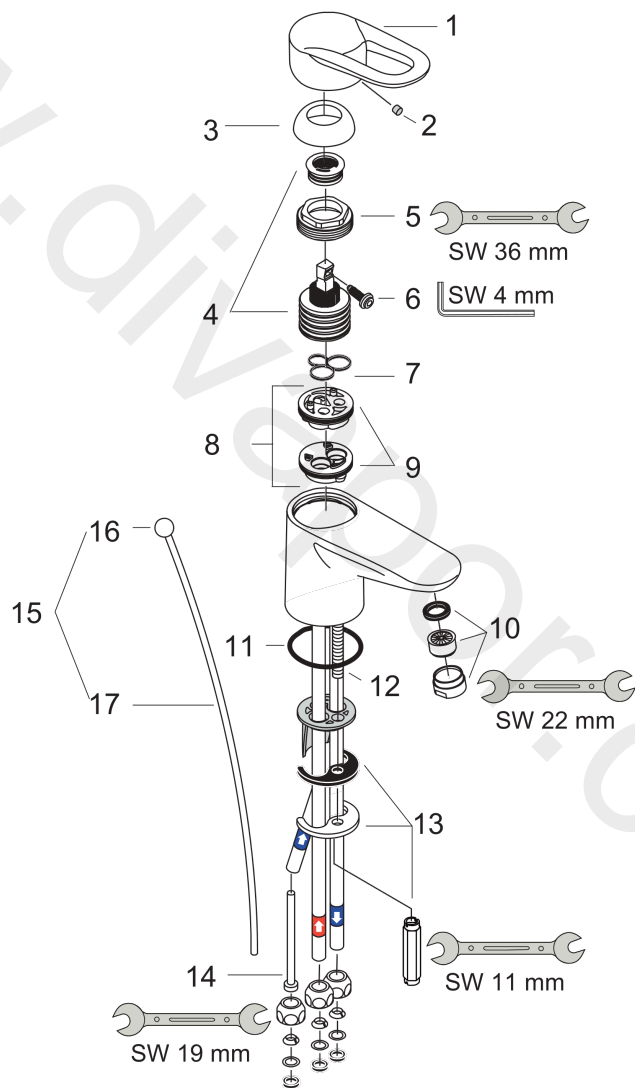

**Metropol**  
**HG basin mixer Metropol low pressure**  
 Surfaces: Article Number: **14017000**

**Exploded Drawing**

Year of production: **04/00 - 12/05**

**Metropol**  
**HG basin mixer Metropol low pressure**  
 Surfaces: Article Number: **14017000**

## Spare part list

Year of production: **04/00 - 12/05**

Pos.	Description	Article Number	Price	PU
1	handle	14092000	£ 79,00	1
2	screw cover	96338000	£ 3,30	1
3	flange	94192000	£ 20,50	1
4	cartridge, assy	92730000	£ 35,00	1
5	nut	94194000	£ 25,00	1
6	locking screw for handle	96059000	£ 9,00	1
7	seal	95008000	£ 9,00	1
8	adapter for cartridge	97762000	£ 13,30	1
9	O-ring 35x2,5	96006000	£ 3,30	1
10	spray former	94033000	£ 9,00	1
11	seal	98166000	£ 3,30	1
12	screw M8 x 68	97736000	£ 6,10	1
13	fixing set	96016000	£ 35,00	1
14	flow limiter	97554000	£ 16,10	1
15	pop up rod	92620000	£ 35,00	1
16	diverter knob	94066000	£ 9,00	1
17	pull rod	94067000	£ 20,50	1
a	pop up waste	94139000	£ 96,00	1