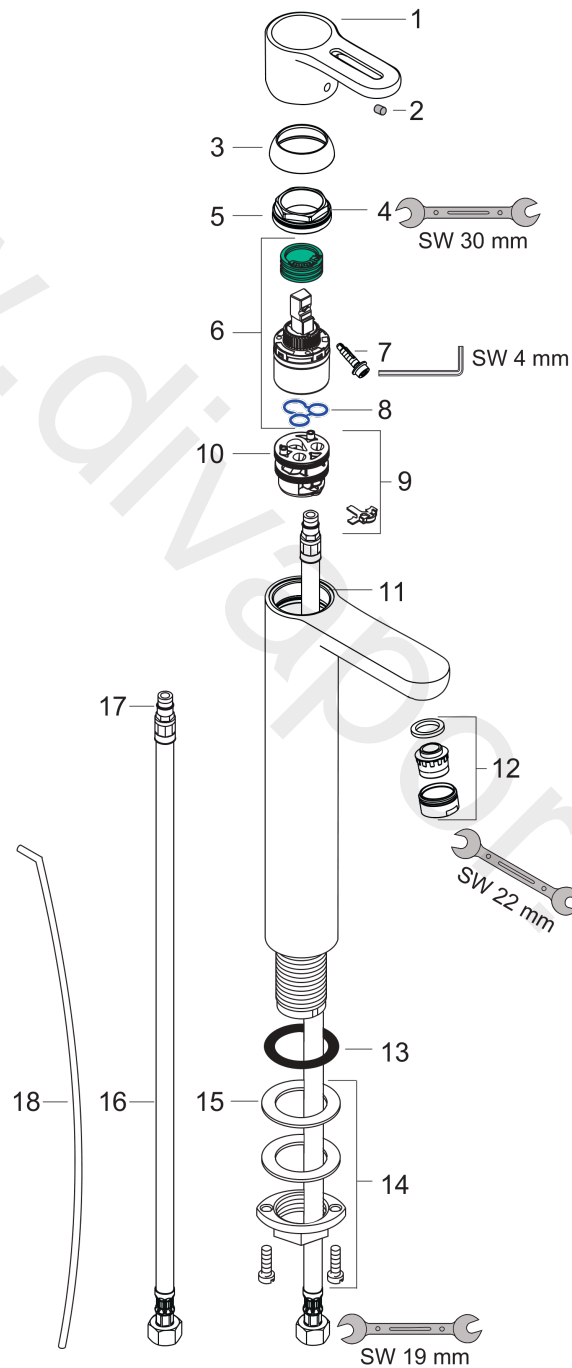

**Metropol S**  
**Single lever basin mixer for wash bowls with pop-up waste set**  
 Surfaces: Article Number: **14020000**

**Exploded Drawing**

Year of production: **10/10 - 01/19**

**Metropol S****Single lever basin mixer for wash bowls with pop-up waste set**Surfaces: Article Number: **14020000****Spare part list**Year of production: **10/10 - 01/19**

Pos.	Description	Article Number	Price	PU
1	handle	14895000	£ 51,00	1
2	screw cover	96338000	£ 3,30	1
3	flange	97406000	£ 20,50	1
4	nut	97209000	£ 16,10	1
5	O-Ring 32x2	98193000	£ 3,30	1
6	cartridge, assy	92730000	£ 35,00	1
7	locking screw for handle	95140000	£ 6,10	1
8	seal	95008000	£ 9,00	1
9	adapter for cartridge	98750000	£ 13,30	1
10	O-Ring 30x2	98186000	£ 3,30	1
11	O-ring 35x2	92604000	£ 6,10	1
12	aerator M24x1 (5 l/min)	13185000	£ 22,30	1
13	flat seal	98749000	£ 6,10	1
14	fixing set (Ø 32)	13961000	£ 25,00	1
15	lever collar	97548000	£ 3,30	1
16	connection hose 900 mm M8x0,75 G3/8	96316000	£ 43,00	1
17	O-ring 7x1,5	98422000	£ 3,30	1
18	pull rod	96657000	£ 13,30	1
a	pop up waste	94139000	£ 96,00	1
b	fixation extension 35 mm	13898000	£ 79,00	1
c	aerator M24x1 (3,5 l/min)	92508000	£ 20,50	1
d	aerator M24x1 (4,5 l/min)	92877000	£ 20,50	1
e	aerator swivelling M24x1 (5 l/min)	95928000	£ 35,00	1