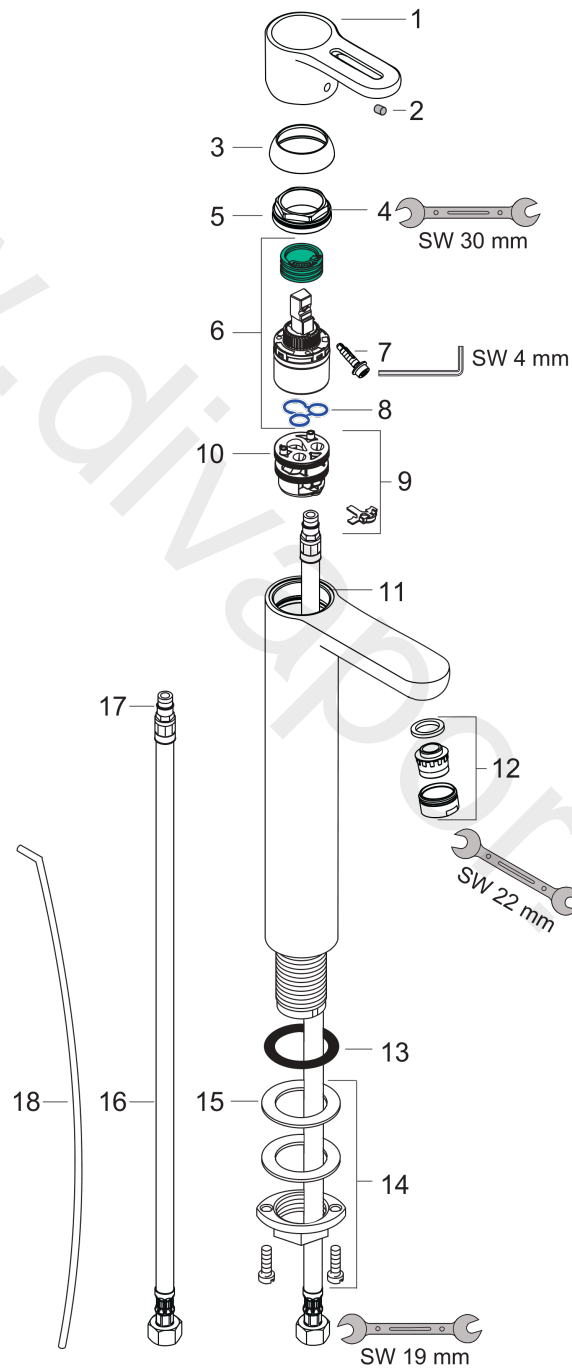

Metropol S
Single lever basin mixer for wash bowls with pop-up waste set
 Surfaces: Article Number: **14020880**

Exploded Drawing

Year of production: **10/10 - 12/10**

Metropol S**Single lever basin mixer for wash bowls with pop-up waste set**Surfaces: Article Number: **14020880****Spare part list**Year of production: **10/10 - 12/10**

Pos.	Description	Article Number	Price	PU
1	handle	14895880	£ 64,00	1
2	screw cover	96338000	£ 3,30	1
3	flange	97406880	-	1
4	nut	97209000	£ 16,10	1
5	O-Ring 32x2	98193000	£ 3,30	1
6	cartridge, assy	92730000	£ 35,00	1
7	locking screw for handle	95140000	£ 6,10	1
8	seal	95008000	£ 9,00	1
9	adapter for cartridge	98750000	£ 13,30	1
10	O-Ring 30x2	98186000	£ 3,30	1
11	O-ring 35x2	92604000	£ 6,10	1
12	aerator M24x1 (5 l/min)	13185000	£ 22,30	1
13	flat seal	98749000	£ 6,10	1
14	fixing set (Ø 32)	13961000	£ 25,00	1
15	lever collar	97548000	£ 3,30	1
16	connection hose 900 mm M8x0,75 G3/8	96316XXX	> £ 43,00	-
17	O-ring 7x1,5	98422000	£ 3,30	1
18	pull rod	96657880	£ 25,00	1
a	pop up waste	94139880	£ 173,00	1
b	aerator M24x1 (3,5 l/min)	92508000	£ 20,50	1
c	aerator M24x1 (4,5 l/min)	92877000	£ 20,50	1
d	aerator swivelling M24x1 (5 l/min)	95928000	£ 35,00	1