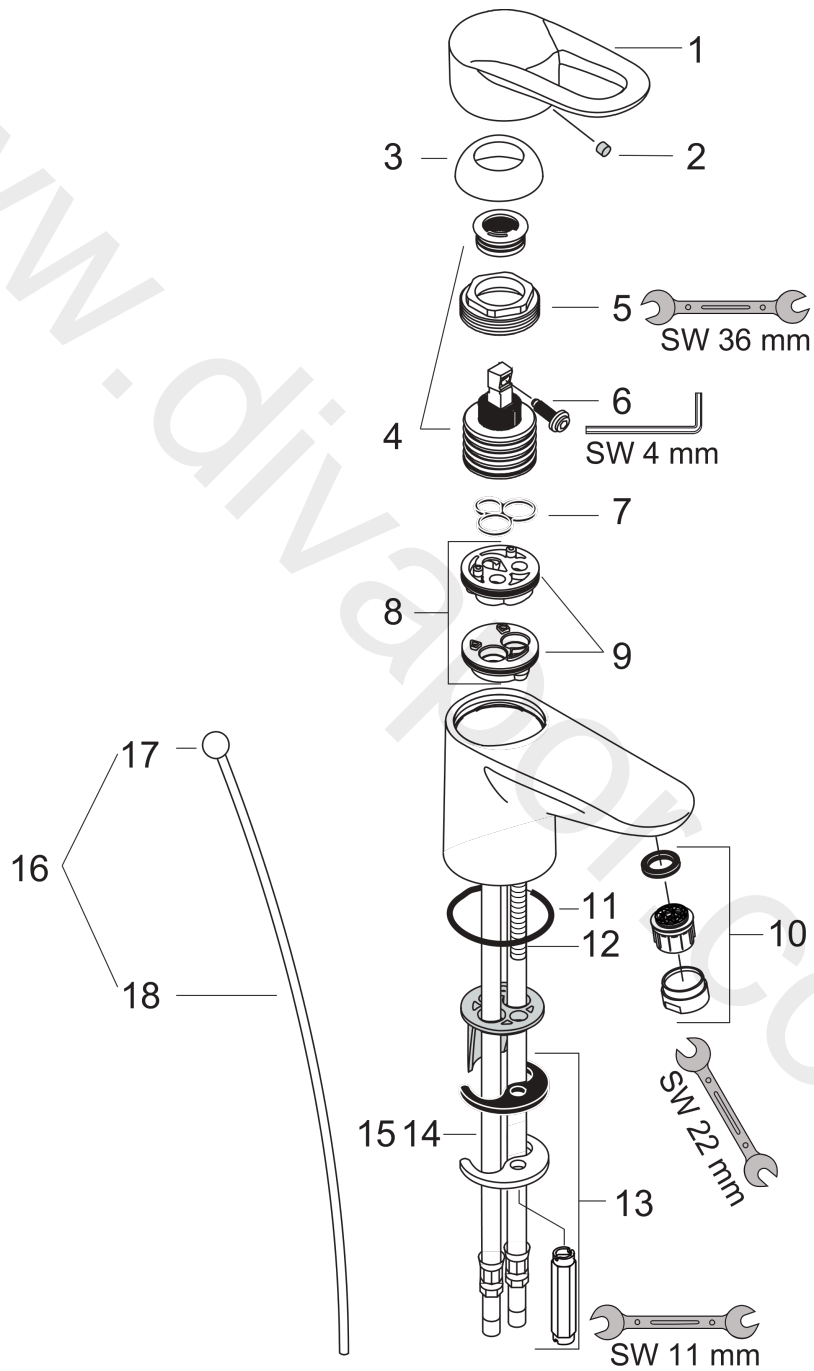

Metropol
Single Lever Basin Mixer
 Surfaces: Article Number: **14025000**

Exploded Drawing

Year of production: **04/01 - 12/05**

Metropol
Single Lever Basin Mixer
 Surfaces: Article Number: **14025000**

Spare part list

Year of production: **04/01 - 12/05**

Pos.	Description	Article Number	Price	PU
1	handle	14092000	£ 79,00	1
2	screw cover	96338000	£ 3,30	1
3	flange	94192000	£ 20,50	1
4	cartridge, assy	92730000	£ 35,00	1
5	nut	94194000	£ 25,00	1
6	locking screw for handle	96059000	£ 9,00	1
7	seal	95008000	£ 9,00	1
8	adapter for cartridge	97762000	£ 13,30	1
9	O-ring 35x2,5	96006000	£ 3,30	1
10	aerator M24x1 (7 l/min)	13085000	£ 13,30	1
11	seal	98166000	£ 3,30	1
12	screw M8 x 68	97736000	£ 6,10	1
13	fixing set	96016000	£ 35,00	1
14	connection hose 450 mm M8x0,75 G3/8	95001000	£ 35,00	1
15	O-ring 7x1,5	98422000	£ 3,30	1
16	pop up rod	92620000	£ 35,00	1
17	diverter knob	94066000	£ 9,00	1
18	pull rod	94067000	£ 20,50	1
a	pop up waste	94139000	£ 96,00	1