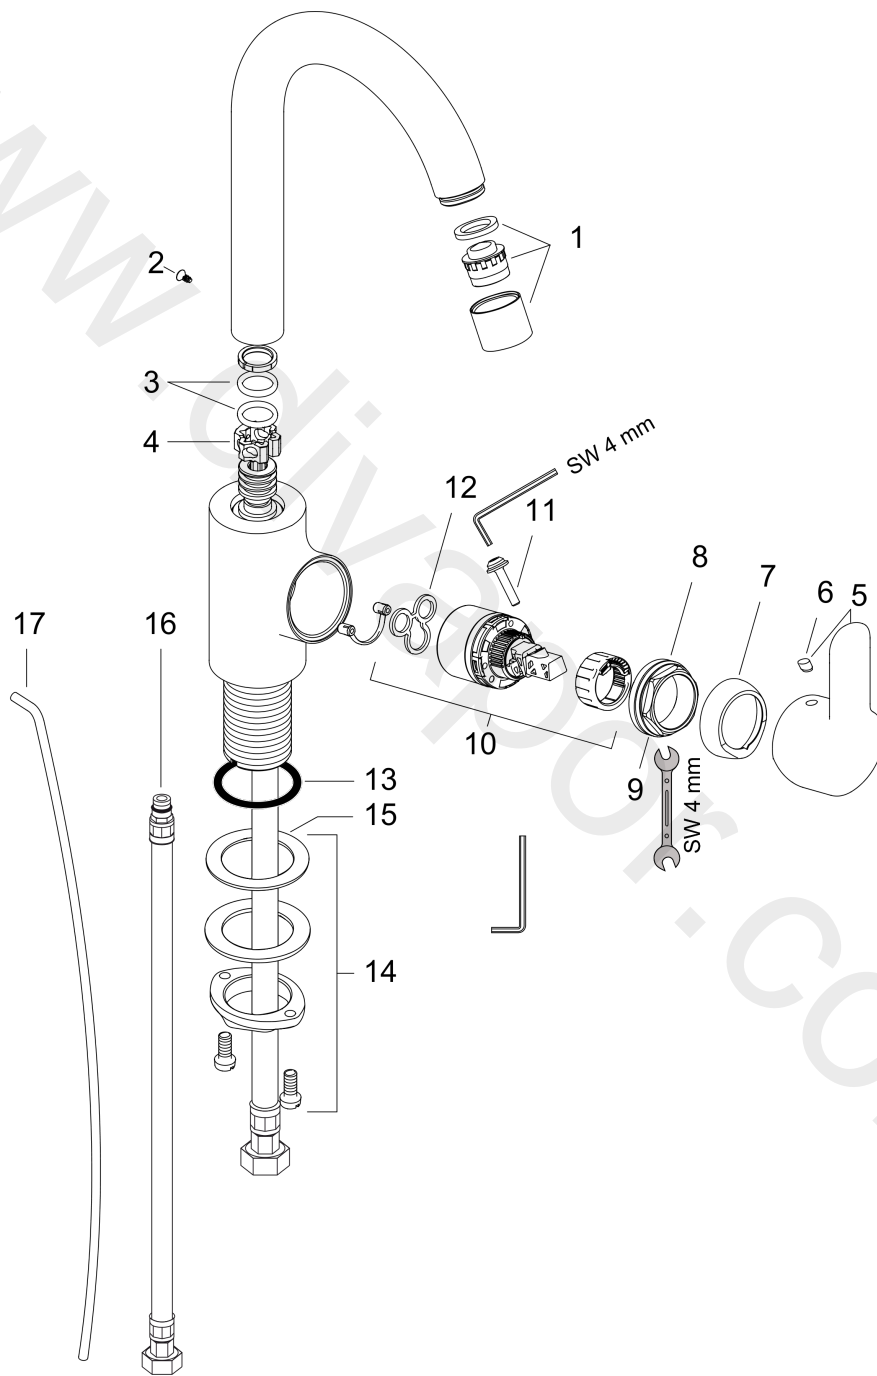

Sportive
Sportive Single Lever Basin Mixer with Swivel spout
 Surfaces: Article Number: 14041000

Exploded Drawing

Year of production: 07/14 - 12/16

Sportive
Sportive Single Lever Basin Mixer with Swivel spout
 Surfaces: Article Number: **14041000**

Spare part list

Year of production: 07/14 - 12/16

Pos.	Description	Article Number	Price	PU
1	aerator M22x1 (5 l/min)	95455000	£ 35,00	1
2	screw	97662000	£ 9,00	1
3	O-Ring 14x2,5	98189000	£ 3,30	1
4	axialring	97558000	£ 3,30	1
5	handle	95575000	£ 20,50	1
6	screw cover	96338000	£ 3,30	1
7	flange	98603000	£ 25,00	1
8	nut	97209000	£ 16,10	1
9	O-Ring 32x2	98193000	£ 3,30	1
10	cartridge, assy	92730000	£ 35,00	1
11	locking screw for handle	95140000	£ 6,10	1
12	seal	95008000	£ 9,00	1
13	O-ring 34x4	98155000	£ 3,30	1
14	fixing set (Ø 32)	13961000	£ 25,00	1
15	lever collar	97548000	£ 3,30	1
16	connection hose 450 mm M8x0,75 G3/8	97206000	£ 35,00	1
17	O-ring 7x1,5	98422000	£ 3,30	1
18	pull rod	96657000	£ 13,30	1
a	fixation extension 35 mm	13898000	£ 79,00	1