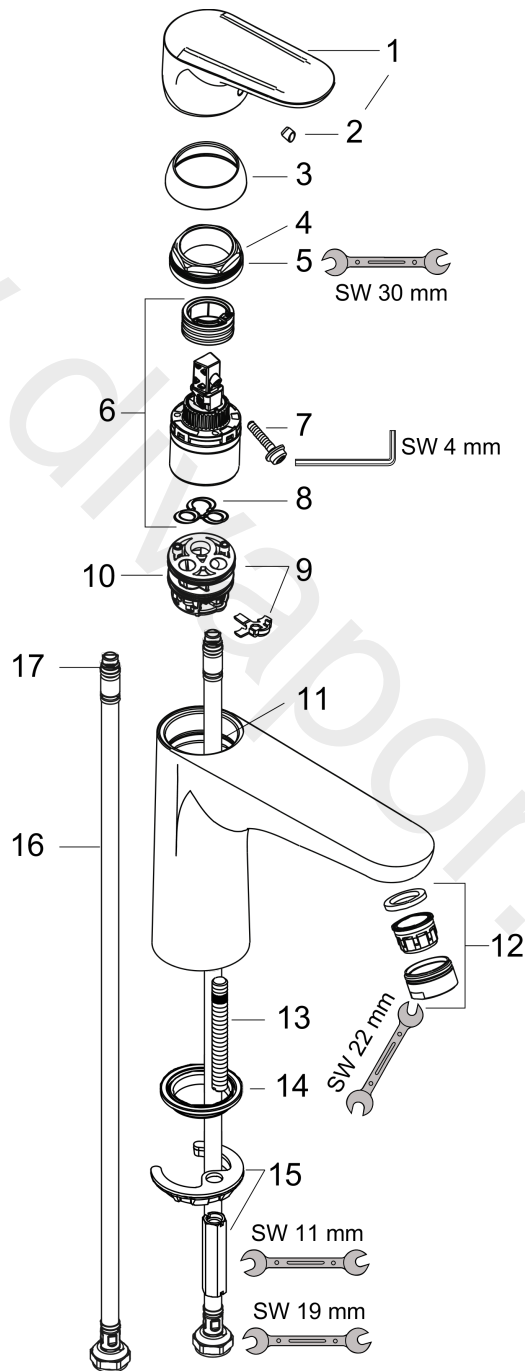

##### product features

- consists of: single lever basin mixer, waste set
- ComfortZone 100
- projection: 119 mm
- spout height: 94 mm
- handle variant: lever handle
- spray type: normal spray
- maximum flow rate at 3 bar: 5 l/min
- ceramic cartridge
- temperature limitation adjustable
- suitable for continuous flow water heaters
- push-open waste set G 1¼
- material waste set: metal
- connection type: G ¾ connections
- connection dimension: DN15
- cold water in basic handle position

#### Scale drawing

**Ecos**

**Single lever basin mixer L CoolStart with push-open waste set**

Finish: **Chrome** Article Number: **14043000**

**Flowchart**

**Ecos**  
**Single lever basin mixer L CoolStart with push-open waste set**  
 Finish: **Chrome** Article Number: **14043000**

**Exploded Drawing**

Year of production: >05/17

**Ecos**

**Single lever basin mixer L CoolStart with push-open waste set**

Finish: **Chrome** Article Number: **14043000**

**Spare part list**

Year of production: >05/17

Pos.	Description	Article Number	Price	PU
1	screw cover	96338000	-	1
2	handle	92208000	-	1
3	flange	97406000	-	1
4	nut	97209000	-	1
5	O-Ring 32x2	98193000	-	1
6	cartridge, assy	92730000	-	1
7	locking screw for handle	95140000	-	1
8	seal	95008000	-	1
9	adapter for cartridge	98324000	-	1
10	O-Ring 30x2	98186000	-	1
11	O-ring 35x2	92604000	-	1
12	aerator M24x1 (5 l/min)	13185000	-	1
13	screw M8 x 68	97736000	-	1
14	seal Ø 42	98722000	-	1
15	fixing set	96016000	-	1
16	connection hose 450 mm M8x0,75 G3/8	97206000	-	1
a	push-open waste set	50105000	-	1
b	plug	98363000	-	1
c	aerator M24x1 (3,5 l/min)	92508000	-	1
d	aerator M24x1 (4,5 l/min)	92877000	-	1
e	aerator swivelling M24x1 (5 l/min)	95928000	-	1