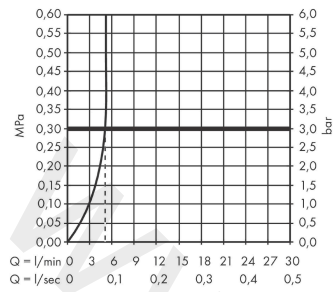

#### Scale drawing

**Ecos**

**Single lever basin mixer L CoolStart with push-open waste set**

Finish: **Chrome** Article Number: **14043000**

**Flowchart**

**Ecos**  
**Single lever basin mixer L CoolStart with push-open waste set**  
 Finish: **Chrome** Article Number: **14043000**