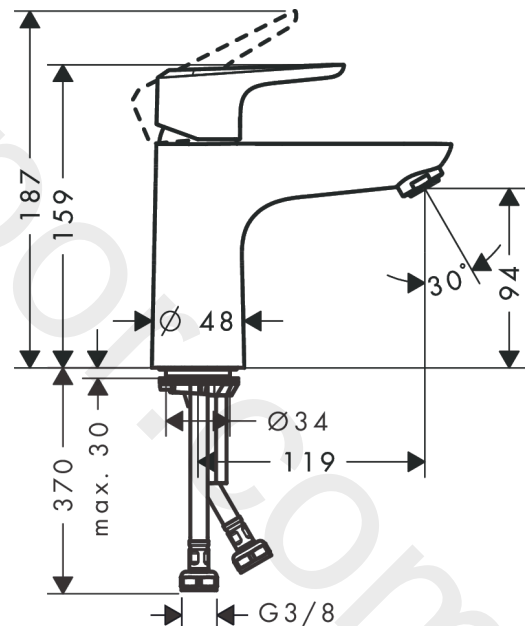

Scale drawing