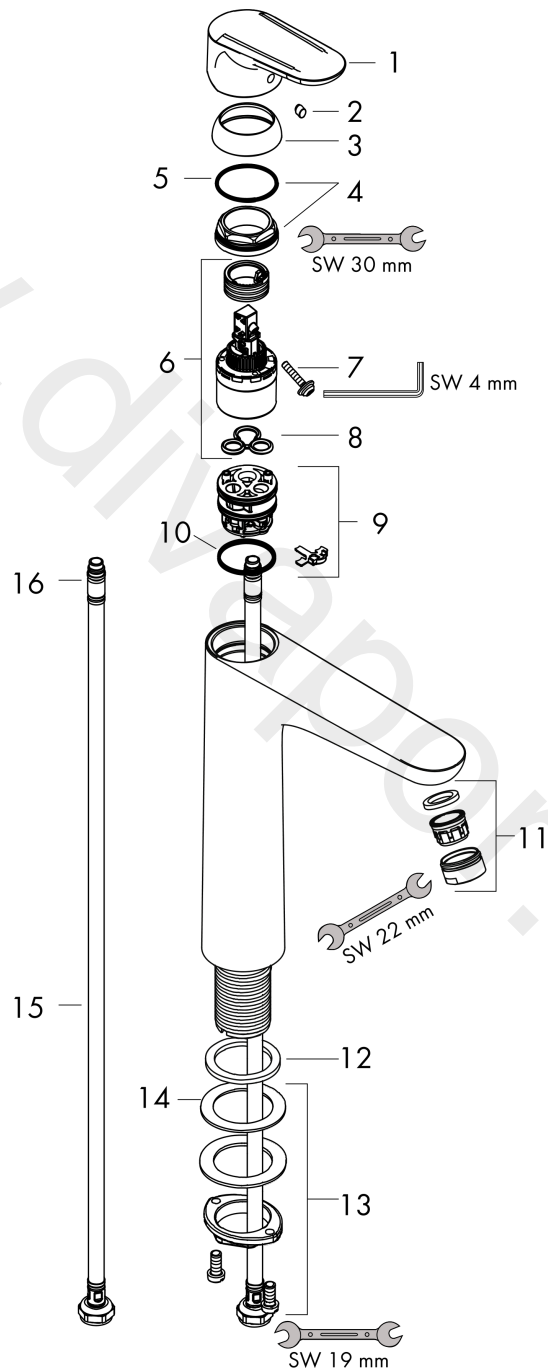

Ecos
Single lever basin mixer XL CoolStart without waste set
 Finish: **Chrome** Article Number: **14044000**

Description

product features

- ComfortZone 190
- projection: 159 mm
- spout height: 191 mm
- handle variant: lever handle
- spray type: normal spray
- maximum flow rate at 3 bar: 5 l/min
- ceramic cartridge
- temperature limitation adjustable
- suitable for continuous flow water heaters
- connection type: G 3/8 connections
- connection dimension: DN15
- cold water in basic handle position

Technology

Product image

Scale drawing

Flowchart

- ① With flow limiter
- ② Without flow limiter

- ① With flow limiter
- ② Without flow limiter

Ecos
Single lever basin mixer XL CoolStart without waste set
 Finish: **Chrome** Article Number: **14044000**

Exploded Drawing

Year of production: >04/17

Ecos

Single lever basin mixer XL CoolStart without waste set

Finish: **Chrome** Article Number: **14044000**

Spare part list

Year of production: >04/17

Pos.	Description	Article Number	Price	PU
1	handle	92208000	£ 64,00	1
2	screw cover	96338000	£ 3,30	1
3	nut	97209000	£ 16,10	1
4	flange	97406000	£ 20,50	1
5	O-Ring 32x2	98193000	£ 3,30	1
6	cartridge, assy	92730000	£ 35,00	1
7	locking screw for handle	95140000	£ 6,10	1
8	seal	95008000	£ 9,00	1
9	adapter for cartridge	98324000	£ 16,10	1
10	O-Ring 30x2	98186000	£ 3,30	1
11	aerator M24x1 (5 l/min)	13185000	£ 22,30	1
12	flat seal	98749000	£ 6,10	1
13	fixing set (Ø 32)	13961000	£ 25,00	1
14	lever collar	97548000	£ 3,30	1
15	connection hose 600 mm M8x0,75 G3/8	96556000	£ 25,00	1
16	O-ring 6,6x1,6	93019000	£ 3,30	1
a	push-open waste set	50105000	£ 40,00	1
b	plug	98363000	£ 25,00	1
c	fixation extension 35 mm	13898000	£ 79,00	1
d	aerator M24x1 (3,5 l/min)	92508000	£ 20,50	1
e	aerator M24x1 (4,5 l/min)	92877000	£ 20,50	1
f	aerator swivelling M24x1 (5 l/min)	95928000	£ 35,00	1