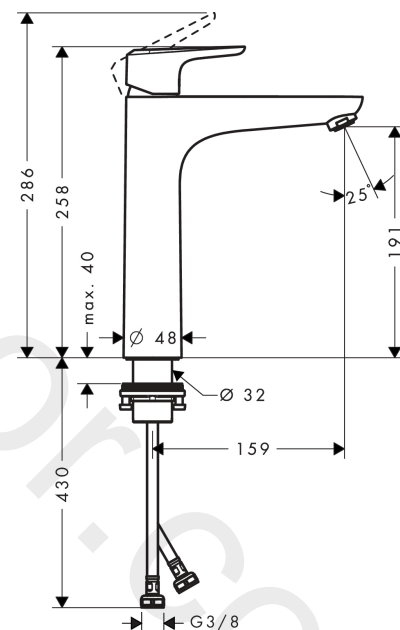

Ecos
Single lever basin mixer XL CoolStart without waste set
 Finish: **Chrome** Article Number: **14044000**

Description

product features

- ComfortZone 190
- projection: 159 mm
- spout height: 191 mm
- handle variant: lever handle
- spray type: normal spray
- maximum flow rate at 3 bar: 5 l/min
- ceramic cartridge
- temperature limitation adjustable
- suitable for continuous flow water heaters
- connection type: G 3/8 connections
- connection dimension: DN15
- cold water in basic handle position

Technology

Product image

Scale drawing

Flowchart

- ① With flow limiter
- ② Without flow limiter

- ① With flow limiter
- ② Without flow limiter

Ecos
Single lever basin mixer XL CoolStart without waste set
 Finish: **Chrome** Article Number: **14044000**

Exploded Drawing

Year of production: >04/17

Ecos

Single lever basin mixer XL CoolStart without waste set

Finish: **Chrome** Article Number: **14044000**

Spare part list

Year of production: >04/17

Pos.	Description	Article Number	Price	PU
1	handle	92208000	£ 64,00	1
2	screw cover	96338000	£ 3,30	1
3	nut	97209000	£ 16,10	1
4	flange	97406000	£ 20,50	1
5	O-Ring 32x2	98193000	£ 3,30	1
6	cartridge, assy	92730000	£ 35,00	1
7	locking screw for handle	95140000	£ 6,10	1
8	seal	95008000	£ 9,00	1
9	adapter for cartridge	98324000	£ 16,10	1
10	O-Ring 30x2	98186000	£ 3,30	1
11	aerator M24x1 (5 l/min)	13185000	£ 22,30	1
12	flat seal	98749000	£ 6,10	1
13	fixing set (Ø 32)	13961000	£ 25,00	1
14	lever collar	97548000	£ 3,30	1
15	connection hose 600 mm M8x0,75 G3/8	96556000	£ 25,00	1
16	O-ring 6,6x1,6	93019000	£ 3,30	1
a	push-open waste set	50105000	£ 40,00	1
b	plug	98363000	£ 25,00	1
c	fixation extension 35 mm	13898000	£ 79,00	1
d	aerator M24x1 (3,5 l/min)	92508000	£ 20,50	1
e	aerator M24x1 (4,5 l/min)	92877000	£ 20,50	1
f	aerator swivelling M24x1 (5 l/min)	95928000	£ 35,00	1