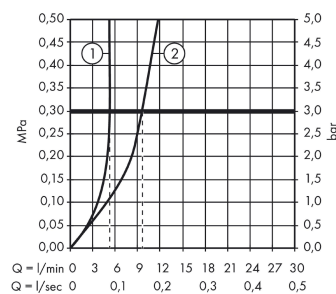

Ecos
Single lever basin mixer XL CoolStart without waste set
 Finish: **Chrome** Article Number: **14044000**

Description

product features

- ComfortZone 190
- projection: 159 mm
- spout height: 191 mm
- handle variant: lever handle
- spray type: normal spray
- maximum flow rate at 3 bar: 5 l/min
- ceramic cartridge
- temperature limitation adjustable
- suitable for continuous flow water heaters
- connection type: G 3/8 connections
- connection dimension: DN15
- cold water in basic handle position

Technology

Product image

Scale drawing

Flowchart

- ① With flow limiter
- ② Without flow limiter

- ① With flow limiter
- ② Without flow limiter

Ecos
Single lever basin mixer XL CoolStart without waste set
 Finish: **Chrome** Article Number: **14044000**

Exploded Drawing

Year of production: >04/17

Ecos

Single lever basin mixer XL CoolStart without waste set

Finish: **Chrome** Article Number: **14044000**

Spare part list

Year of production: >04/17

Pos.	Description	Article Number	Price	PU
1	handle	92208000	£ 64,00	1
2	screw cover	96338000	£ 3,30	1
3	nut	97209000	£ 16,10	1
4	flange	97406000	£ 20,50	1
5	O-Ring 32x2	98193000	£ 3,30	1
6	cartridge, assy	92730000	£ 35,00	1
7	locking screw for handle	95140000	£ 6,10	1
8	seal	95008000	£ 9,00	1
9	adapter for cartridge	98324000	£ 16,10	1
10	O-Ring 30x2	98186000	£ 3,30	1
11	aerator M24x1 (5 l/min)	13185000	£ 22,30	1
12	flat seal	98749000	£ 6,10	1
13	fixing set (Ø 32)	13961000	£ 25,00	1
14	lever collar	97548000	£ 3,30	1
15	connection hose 600 mm M8x0,75 G3/8	96556000	£ 25,00	1
16	O-ring 6,6x1,6	93019000	£ 3,30	1
a	push-open waste set	50105000	£ 40,00	1
b	plug	98363000	£ 25,00	1
c	fixation extension 35 mm	13898000	£ 79,00	1
d	aerator M24x1 (3,5 l/min)	92508000	£ 20,50	1
e	aerator M24x1 (4,5 l/min)	92877000	£ 20,50	1
f	aerator swivelling M24x1 (5 l/min)	95928000	£ 35,00	1