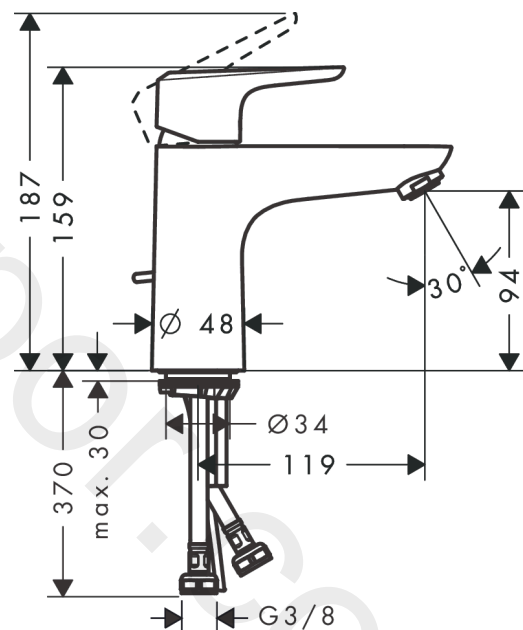

Ecós

Single lever basin mixer L KF

Finish: **Chrome** Article Number: **14056000**

Description

product features

- ComfortZone 100
- projection: 119 mm
- spout height: 94 mm
- handle variant: lever handle
- spray type: normal spray
- maximum flow rate at 3 bar: 5 l/min
- ceramic cartridge
- temperature limitation adjustable
- suitable for continuous flow water heaters
- pop-up waste set G 1¼
- connection type: G ¾ connections
- connection dimension: DN15

Technology

Certificates / Sustainability

Product image

Scale drawing

Flowchart

Ecos
Single lever basin mixer L KF
 Finish: **Chrome** Article Number: **14056000**

Exploded Drawing

Year of production: >05/18

Ecos**Single lever basin mixer L KF**Finish: **Chrome** Article Number: **14056000****Spare part list**

Year of production: >05/18

Pos.	Description	Article Number	Price	PU
1	handle	95518000	£ 35,00	1
2	screw cover	96338000	£ 3,30	1
3	flange	97406000	£ 20,50	1
4	nut	97209000	£ 16,10	1
5	O-Ring 32x2	98193000	£ 3,30	1
6	cartridge, assy	92730000	£ 35,00	1
7	locking screw for handle	95140000	£ 6,10	1
8	seal	95008000	£ 9,00	1
9	adapter for cartridge	98750000	£ 13,30	1
10	O-Ring 30x2	98186000	£ 3,30	1
11	O-ring 35x2	92604000	£ 6,10	1
12	aerator M24x1 (5 l/min)	13185000	£ 22,30	1
13	screw M8 x 68	97736000	£ 6,10	1
14	seal Ø 42	98722000	£ 6,10	1
15	fixing set	96016000	£ 35,00	1
16	connection hose 450 mm M8x0,75 G3/8	97206000	£ 35,00	1
17	O-ring 6,6x1,6	93019000	£ 3,30	1
18	pull rod	96657000	£ 13,30	1
a	pop up waste	92168000	£ 43,00	1