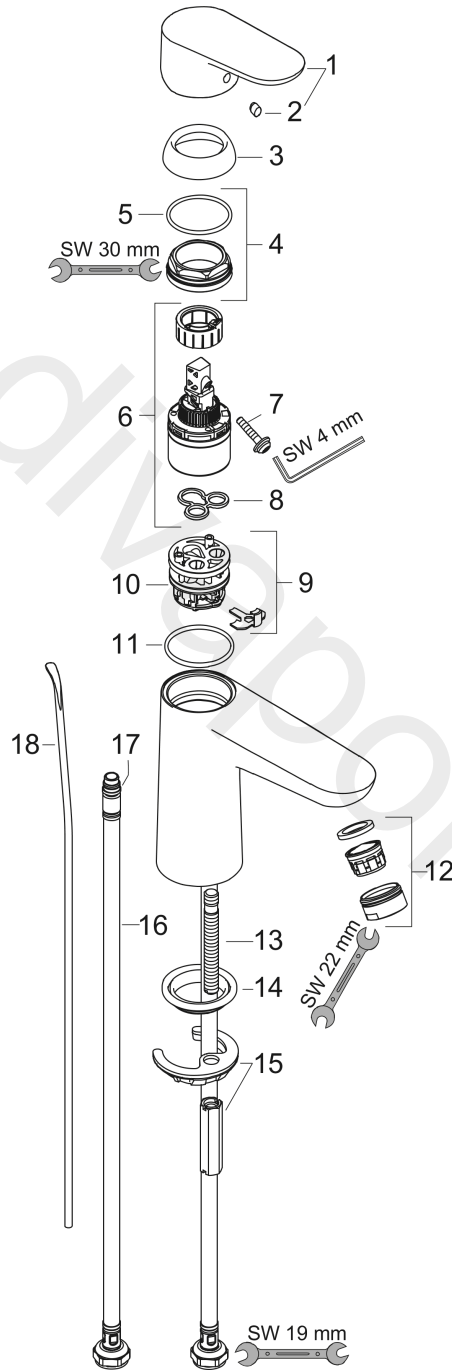

Ecós

Single lever basin mixer L KF

Finish: **Chrome** Article Number: **14056000**

Description

product features

- ComfortZone 100
- projection: 119 mm
- spout height: 94 mm
- handle variant: lever handle
- spray type: normal spray
- maximum flow rate at 3 bar: 5 l/min
- ceramic cartridge
- temperature limitation adjustable
- suitable for continuous flow water heaters
- pop-up waste set G 1¼
- connection type: G ¾ connections
- connection dimension: DN15

Technology

Certificates / Sustainability

Product image

Scale drawing

Flowchart

Ecos
Single lever basin mixer L KF
 Finish: **Chrome** Article Number: **14056000**

Exploded Drawing

Year of production: >05/18

Ecos**Single lever basin mixer L KF**Finish: **Chrome** Article Number: **14056000****Spare part list**

Year of production: >05/18

Pos.	Description	Article Number	Price	PU
1	handle	95518000	£ 35,00	1
2	screw cover	96338000	£ 3,30	1
3	flange	97406000	£ 20,50	1
4	nut	97209000	£ 16,10	1
5	O-Ring 32x2	98193000	£ 3,30	1
6	cartridge, assy	92730000	£ 35,00	1
7	locking screw for handle	95140000	£ 6,10	1
8	seal	95008000	£ 9,00	1
9	adapter for cartridge	98750000	£ 13,30	1
10	O-Ring 30x2	98186000	£ 3,30	1
11	O-ring 35x2	92604000	£ 6,10	1
12	aerator M24x1 (5 l/min)	13185000	£ 22,30	1
13	screw M8 x 68	97736000	£ 6,10	1
14	seal Ø 42	98722000	£ 6,10	1
15	fixing set	96016000	£ 35,00	1
16	connection hose 450 mm M8x0,75 G3/8	97206000	£ 35,00	1
17	O-ring 6,6x1,6	93019000	£ 3,30	1
18	pull rod	96657000	£ 13,30	1
a	pop up waste	92168000	£ 43,00	1