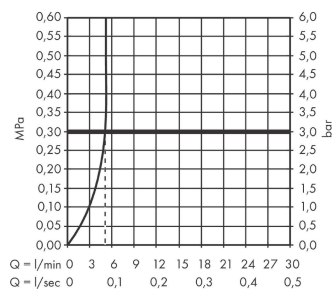

Ecós

Single lever basin mixer L KF

Finish: **Chrome** Article Number: **14056000**

Description

product features

- ComfortZone 100
- projection: 119 mm
- spout height: 94 mm
- handle variant: lever handle
- spray type: normal spray
- maximum flow rate at 3 bar: 5 l/min
- ceramic cartridge
- temperature limitation adjustable
- suitable for continuous flow water heaters
- pop-up waste set G 1¼
- connection type: G ¾ connections
- connection dimension: DN15

Technology

Certificates / Sustainability

Product image

Scale drawing

Flowchart

Ecos
Single lever basin mixer L KF
 Finish: **Chrome** Article Number: **14056000**

Exploded Drawing

Year of production: >05/18