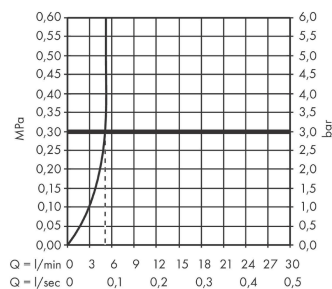

Ecós

Single lever basin mixer L KF

Finish: **Chrome** Article Number: **14057000**

Description

product features

- ComfortZone 100
- projection: 119 mm
- spout height: 94 mm
- handle variant: lever handle
- spray type: normal spray
- maximum flow rate at 3 bar: 5 l/min
- ceramic cartridge
- temperature limitation adjustable
- suitable for continuous flow water heaters
- pop-up waste set G 1¼
- connection type: G ½ connections
- connection dimension: DN15

Article Details

Price excl. VAT

164,17 £

Technology

Product image

Scale drawing

Flowchart