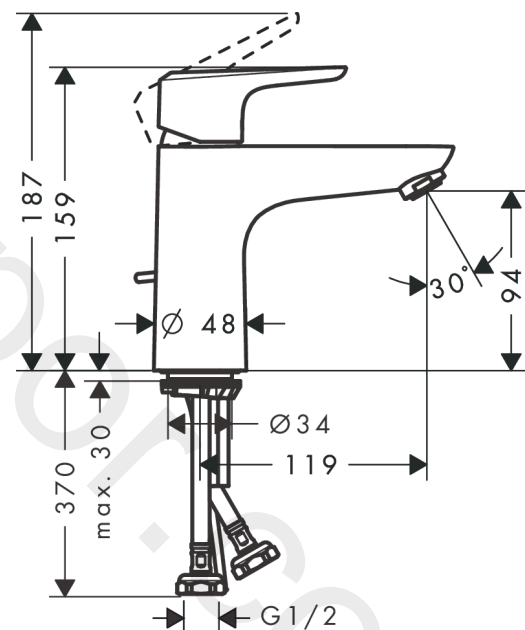

Scale drawing