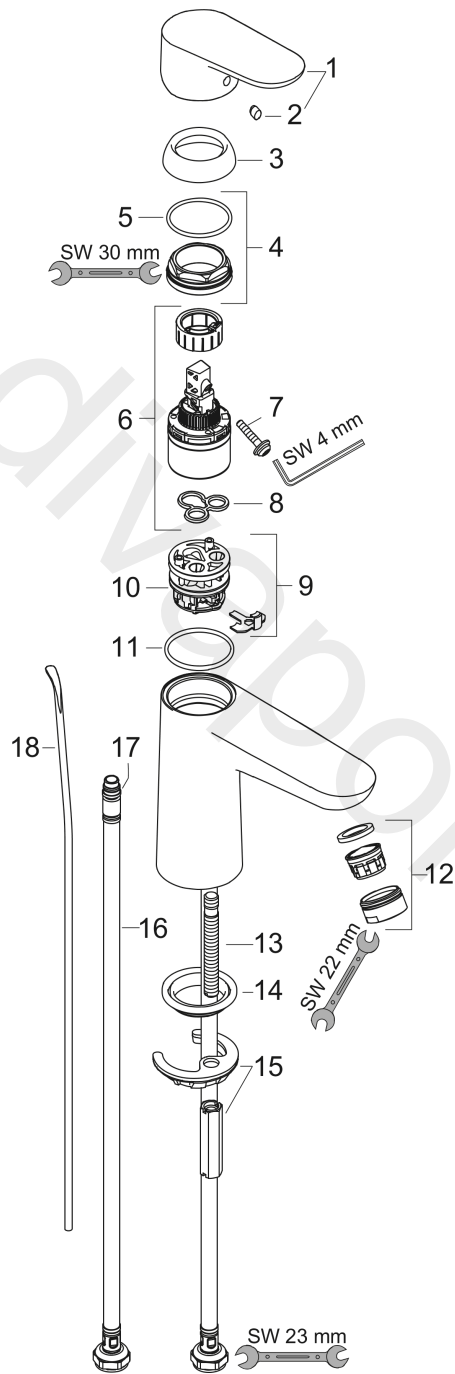

##### product features

- ComfortZone 100
- projection: 119 mm
- spout height: 94 mm
- handle variant: lever handle
- spray type: normal spray
- maximum flow rate at 3 bar: 5 l/min
- ceramic cartridge
- temperature limitation adjustable
- suitable for continuous flow water heaters
- pop-up waste set G 1¼
- connection type: G ½ connections
- connection dimension: DN15

#### Scale drawing

#### Flowchart

**Ecos**  
**Single lever basin mixer L KF**  
 Finish: **Chrome** Article Number: **14057000**

**Exploded Drawing**

Year of production: >05/18

**Ecos****Single lever basin mixer L KF**Finish: **Chrome** Article Number: **14057000****Spare part list**

Year of production: &gt;05/18

Pos.	Description	Article Number	Price	PU
1	handle	95518000	£ 35,00	1
2	screw cover	96338000	£ 3,30	1
3	flange	97406000	£ 20,50	1
4	nut	97209000	£ 16,10	1
5	O-Ring 32x2	98193000	£ 3,30	1
6	cartridge, assy	92730000	£ 35,00	1
7	locking screw for handle	95140000	£ 6,10	1
8	seal	95008000	£ 9,00	1
9	adapter for cartridge	98750000	£ 13,30	1
10	O-Ring 30x2	98186000	£ 3,30	1
11	O-ring 35x2	92604000	£ 6,10	1
12	aerator M24x1 (5 l/min)	93000000	£ 16,10	1
13	screw M8 x 68	97736000	£ 6,10	1
14	seal Ø 42	98722000	£ 6,10	1
15	fixing set	96016000	£ 35,00	1
16	connection hose 450 mm G½	93020000	£ 35,00	1
17	O-ring 6,6x1,6	93019000	£ 3,30	1
18	pull rod	96657000	£ 13,30	1
a	pop up waste	92168000	£ 43,00	1