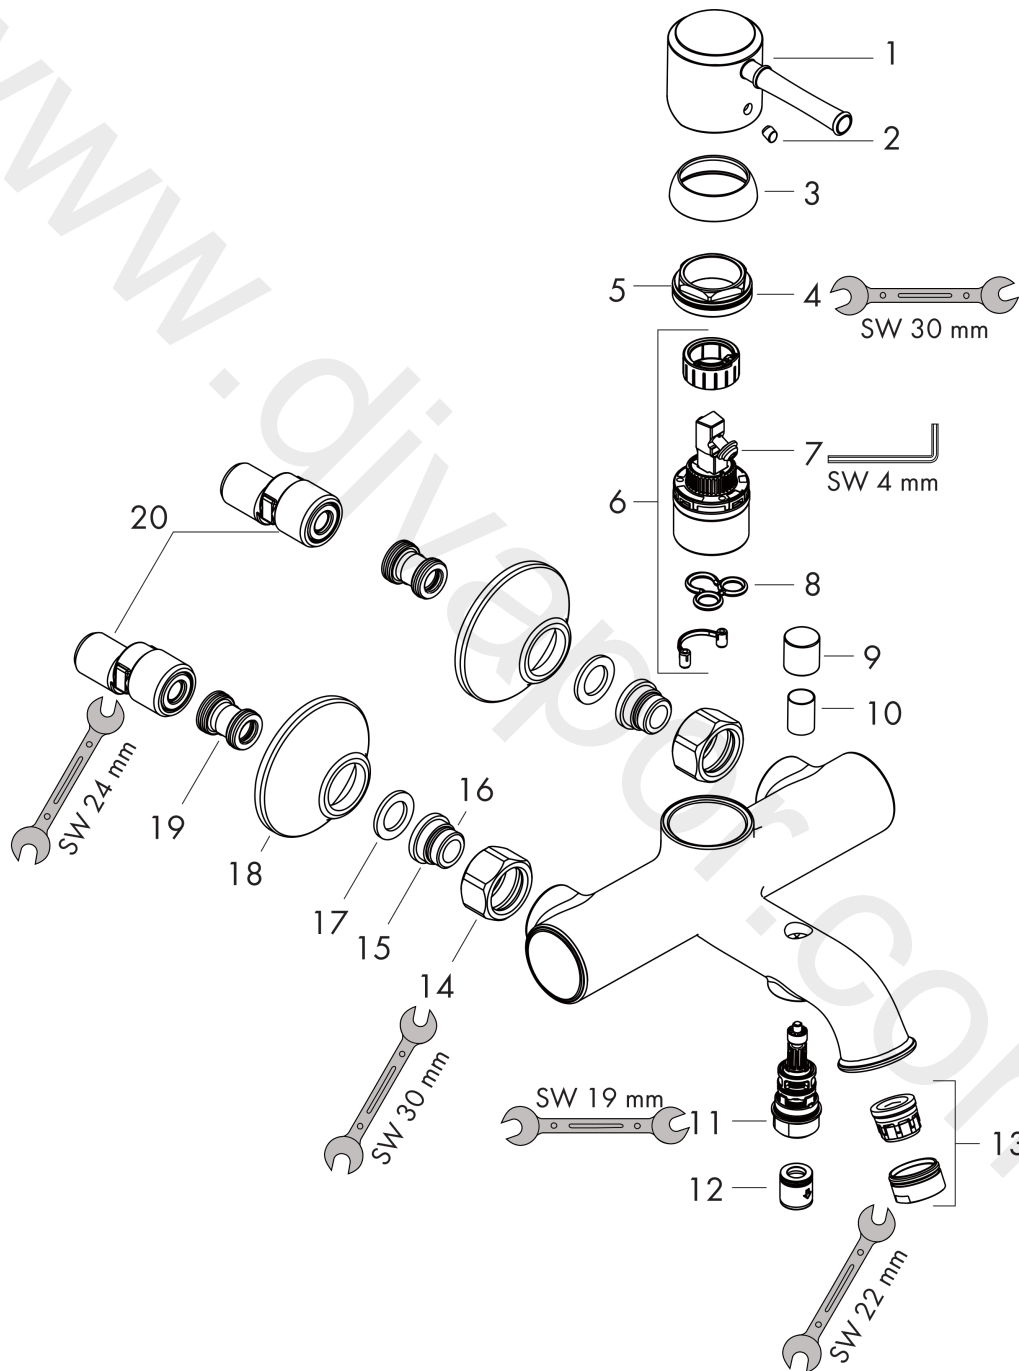

Talis Classic
Single lever bath mixer for exposed installation
 Surfaces: Article Number: **14140000**

Exploded Drawing

Year of production: **04/08 - 10/11**

Talis Classic
Single lever bath mixer for exposed installation
 Surfaces: Article Number: **14140000**

Spare part list

Year of production: **04/08 - 10/11**

Pos.	Description	Article Number	Price	PU
1	handle	14193000	£ 35,00	1
2	screw cover	96338000	£ 3,30	1
3	flange	97406000	£ 20,50	1
4	nut	97209000	£ 16,10	1
5	O-Ring 32x2	98193000	£ 3,30	1
6	cartridge, assy	92730000	£ 35,00	1
7	locking screw for handle	95140000	£ 6,10	1
8	seal	95008000	£ 9,00	1
9	diverter knob	97981000	£ 20,50	1
10	sleeve	97979000	£ 16,10	1
11	selector	97978000	£ 64,00	1
12	non return valve	97980000	£ 16,10	1
13	aerator M24x1 (25 l/min)	13914000	£ 19,50	1
14	set of nuts	96157000	£ 35,00	1
15	connecting thread	97220000	£ 16,10	1
16	O-ring 15x2	98163000	£ 3,30	1
17	filter packing	96922000	£ 9,00	1
18	escutcheon Ø 70 mm	96346000	£ 20,50	1
19	noise reduction	96429000	£ 6,10	1
20	set of S-unions (±12 mm)	94140000	£ 51,00	1
a	set of S-unions (±32 mm)	98592000	£ 43,00	1
b	diverter fixing device	97211000	£ 3,30	1