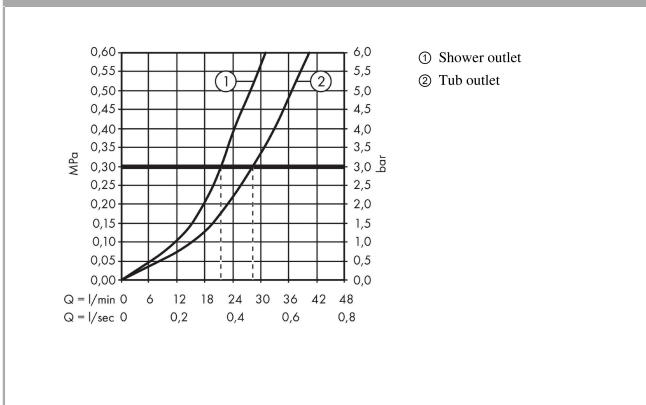

Talis Classic
Single lever bath mixer for concealed installation
 Finish: **Chrome** Article Number: **14145000**

Description

product features

- 2 functions
- ceramic cartridge
- temperature limitation adjustable
- diverter with automatic resetting
- connection type: basic set
- wall-mounted
- min. operating pressure: 1 bar
- max. operating pressure: 10 bar
- WRAS 1903005

Product image

Scale drawing

Flowchart

Talis Classic
Single lever bath mixer for concealed installation
 Finish: **Chrome** Article Number: **14145000**

Exploded Drawing

Year of production: >01/17

Talis Classic
Single lever bath mixer for concealed installation
 Finish: **Chrome** Article Number: **14145000**