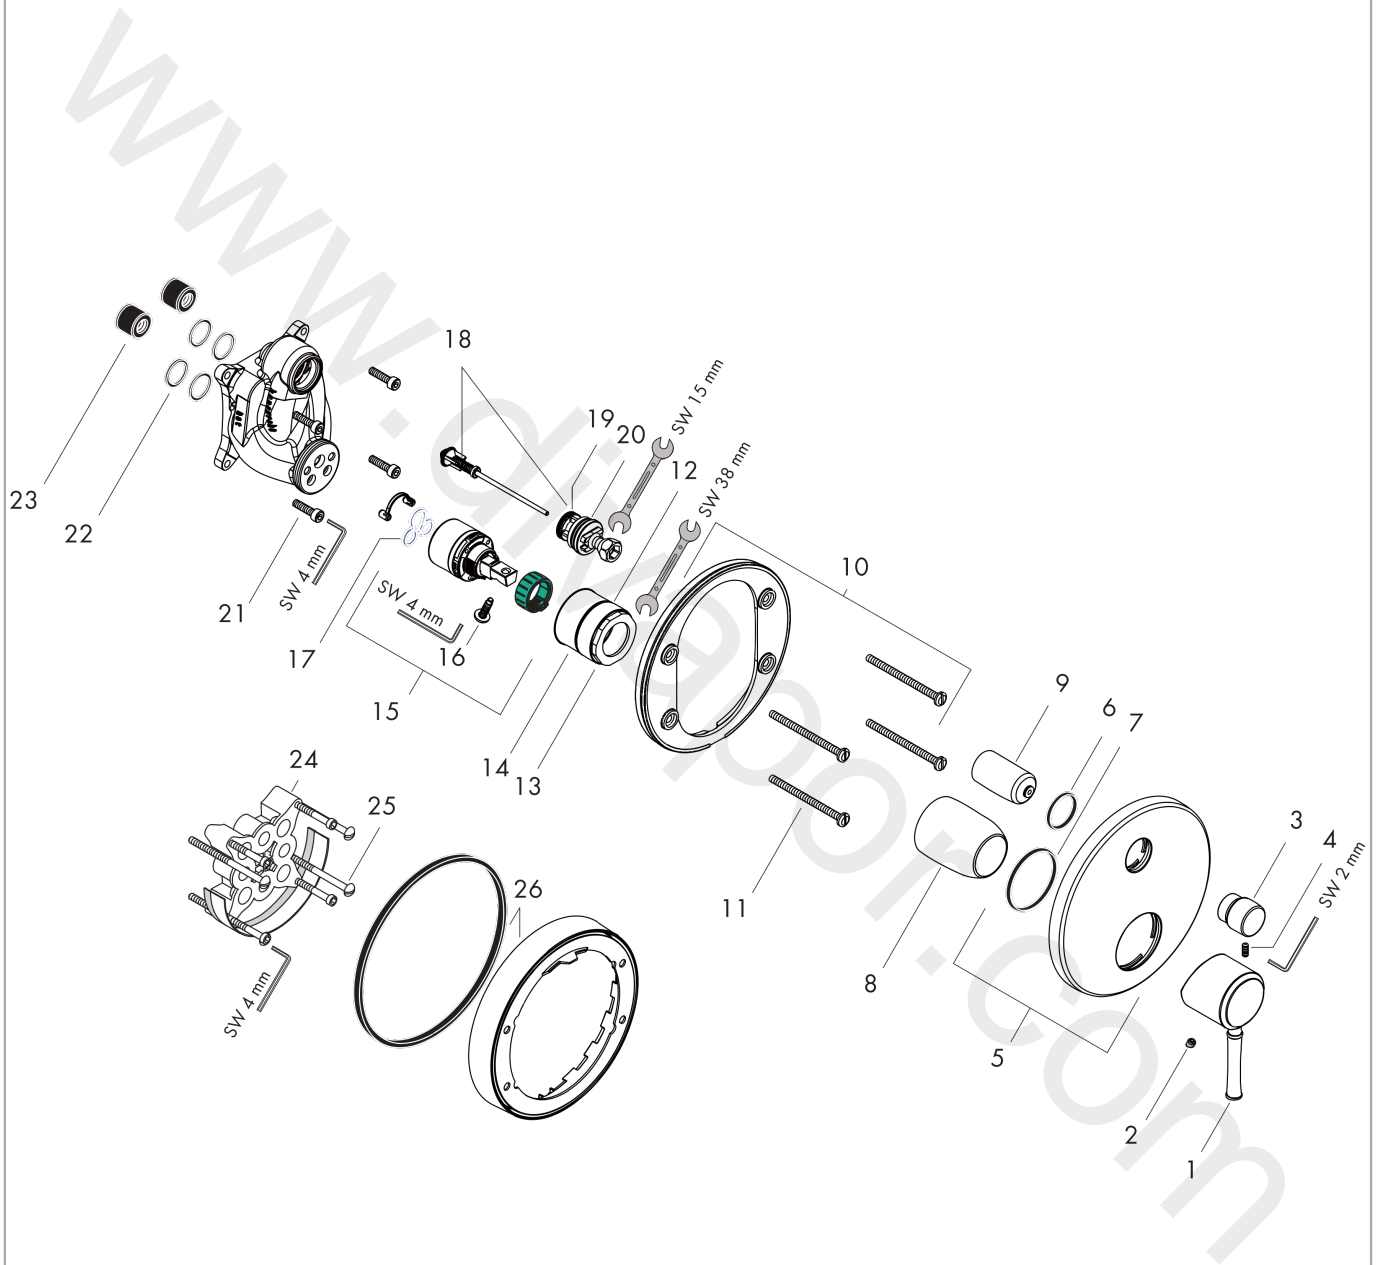

Talis Classic
Single lever bath mixer for concealed installation
 Finish: **Chrome** Article Number: **14145000**

Description

product features

- 2 functions
- ceramic cartridge
- temperature limitation adjustable
- diverter with automatic resetting
- connection type: basic set
- wall-mounted
- min. operating pressure: 1 bar
- max. operating pressure: 10 bar
- WRAS 1903005

Product image

Scale drawing

Flowchart

Talis Classic
Single lever bath mixer for concealed installation
 Finish: **Chrome** Article Number: **14145000**

Exploded Drawing

Year of production: >01/17

Talis Classic
Single lever bath mixer for concealed installation
 Finish: **Chrome** Article Number: **14145000**

Spare part list

Year of production: >01/17

Pos.	Description	Article Number	Price	PU
1	handle	14193000	£ 35,00	1
2	screw cover	96338000	£ 3,30	1
3	diverter knob	98795000	£ 51,00	1
4	hollow set screw M4x10	97667000	£ 3,30	1
5	escutcheon Ø 150 mm	98791000	£ 64,00	1
6	O-Ring 21x3	98182000	£ 6,10	1
7	O-ring 40x3	92634000	£ 3,30	1
8	sleeve	98790000	£ 35,00	1
9	sleeve	98794000	£ 35,00	1
10	holder for escutcheon	98793000	£ 43,00	1
11	set of fixing screws	96454000	£ 9,00	1
12	nut	98796000	£ 43,00	1
13	O-ring 30x1,5	98433000	£ 3,30	1
14	O-ring 39x1,5	98400000	£ 3,30	1
15	cartridge, assy	92730000	£ 35,00	1
16	locking screw for handle	95140000	£ 6,10	1
17	seal	95008000	£ 9,00	1
18	selector assy	95014000	£ 64,00	1
19	O-ring 17x2	98199000	£ 3,30	1
20	O-ring 20x2,5	92602000	£ 6,10	1
21	set of screws	96525000	£ 9,00	1
22	O-ring 16x2	98133000	£ 3,30	1
23	noise reduction	94073000	£ 25,00	1
24	extension 25 mm	13595000	£ 75,00	1
25	set of fixing screws	97747000	£ 3,30	1
26	extension 22 mm (Ø 150 mm)	13597000	£ 72,00	1
a	concealed item	01800180	£ 163,00	1
b	adapter for exchanged connections	93181000	£ 275,00	1
c	fixation set	96615000	£ 59,00	1
d	spring for exchanged connections	96365000	£ 43,00	1