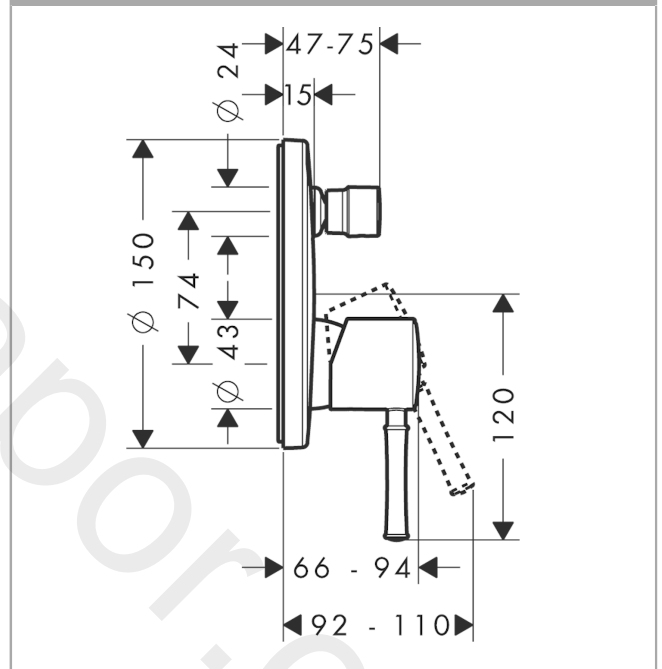

Talis Classic
Single lever bath mixer for concealed installation
 Finish: **Chrome** Article Number: **14145000**

Description

product features

- 2 functions
- ceramic cartridge
- temperature limitation adjustable
- diverter with automatic resetting
- connection type: basic set
- wall-mounted
- min. operating pressure: 1 bar
- max. operating pressure: 10 bar
- WRAS 1903005

Product image

Scale drawing

Flowchart

Talis Classic
Single lever bath mixer for concealed installation
 Finish: **Chrome** Article Number: **14145000**

Exploded Drawing

Year of production: >01/17

Talis Classic
Single lever bath mixer for concealed installation
 Finish: **Chrome** Article Number: **14145000**

Spare part list

Year of production: >01/17

Pos.	Description	Article Number	Price	PU
1	handle	14193000	£ 35,00	1
2	screw cover	96338000	£ 3,30	1
3	diverter knob	98795000	£ 51,00	1
4	hollow set screw M4x10	97667000	£ 3,30	1
5	escutcheon Ø 150 mm	98791000	£ 64,00	1
6	O-Ring 21x3	98182000	£ 6,10	1
7	O-ring 40x3	92634000	£ 3,30	1
8	sleeve	98790000	£ 35,00	1
9	sleeve	98794000	£ 35,00	1
10	holder for escutcheon	98793000	£ 43,00	1
11	set of fixing screws	96454000	£ 9,00	1
12	nut	98796000	£ 43,00	1
13	O-ring 30x1,5	98433000	£ 3,30	1
14	O-ring 39x1,5	98400000	£ 3,30	1
15	cartridge, assy	92730000	£ 35,00	1
16	locking screw for handle	95140000	£ 6,10	1
17	seal	95008000	£ 9,00	1
18	selector assy	95014000	£ 64,00	1
19	O-ring 17x2	98199000	£ 3,30	1
20	O-ring 20x2,5	92602000	£ 6,10	1
21	set of screws	96525000	£ 9,00	1
22	O-ring 16x2	98133000	£ 3,30	1
23	noise reduction	94073000	£ 25,00	1
24	extension 25 mm	13595000	£ 75,00	1
25	set of fixing screws	97747000	£ 3,30	1
26	extension 22 mm (Ø 150 mm)	13597000	£ 72,00	1
a	concealed item	01800180	£ 163,00	1
b	adapter for exchanged connections	93181000	£ 275,00	1
c	fixation set	96615000	£ 59,00	1
d	spring for exchanged connections	96365000	£ 43,00	1