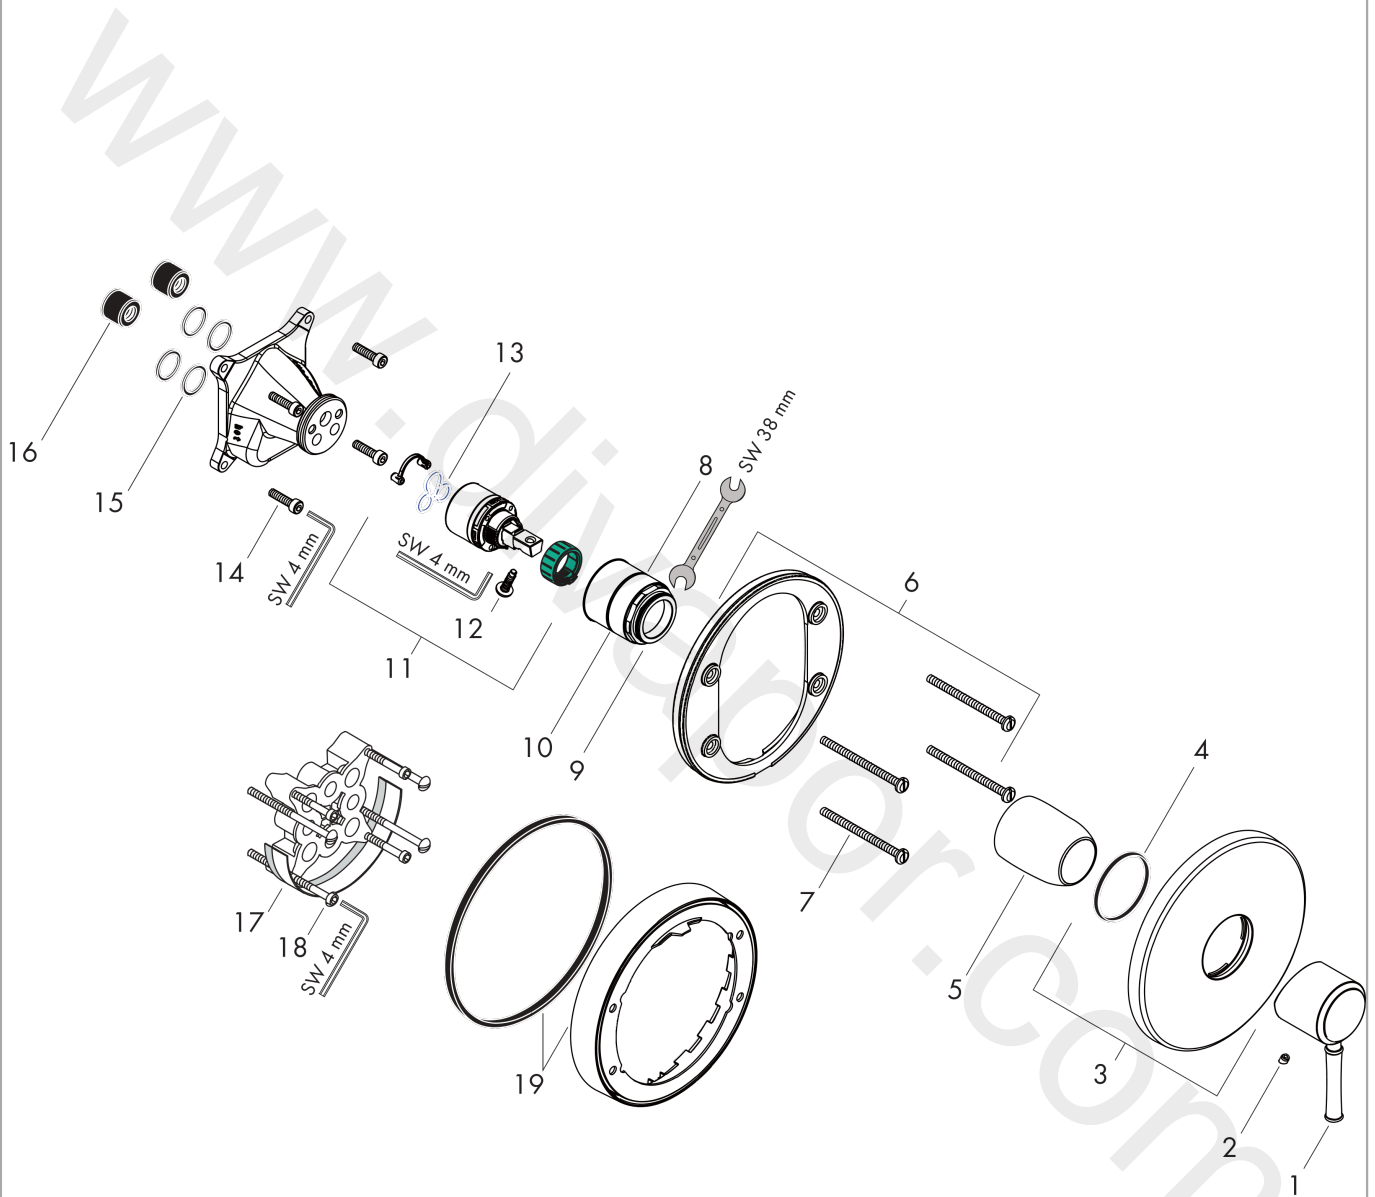

Talis Classic
Single lever shower mixer for concealed installation
 Surfaces: Article Number: **14165000**

Exploded Drawing

Year of production: **01/17 - 09/19**

Talis Classic
Single lever shower mixer for concealed installation
 Surfaces: Article Number: **14165000**

Spare part list

Year of production: 01/17 - 09/19

Pos.	Description	Article Number	Price	PU
1	handle	14193000	£ 35,00	1
2	screw cover	96338000	£ 3,30	1
3	escutcheon Ø 150 mm	98792000	£ 64,00	1
4	O-ring 43x3	98418000	£ 3,30	1
5	sleeve	98790000	£ 35,00	1
6	holder for escutcheon	98793000	£ 43,00	1
7	set of fixing screws	96454000	£ 9,00	1
8	nut	98796000	£ 43,00	1
9	O-ring 30x1,5	98433000	£ 3,30	1
10	O-ring 39x1,5	98400000	£ 3,30	1
11	cartridge, assy	92730000	£ 35,00	1
12	locking screw for handle	96059000	£ 9,00	1
13	seal	95008000	£ 9,00	1
14	set of screws	96525000	£ 9,00	1
15	O-ring 16x2	98133000	£ 3,30	1
16	noise reduction	94073000	£ 25,00	1
17	extension 25 mm	13595000	£ 75,00	1
18	set of fixing screws	97747000	£ 3,30	1
19	extension 22 mm (Ø 150 mm)	13597000	£ 72,00	1
a	concealed item	01800180	£ 163,00	1
b	adapter for exchanged connections	93181000	£ 275,00	1
c	fixation set	96615000	£ 59,00	1