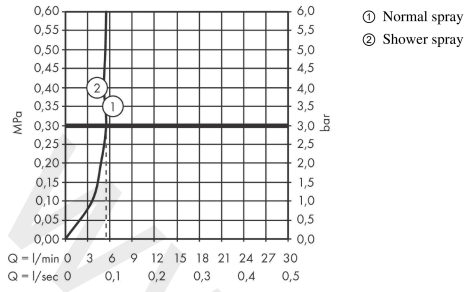

Metris M71

Single lever kitchen mixer 320, EcoSmart, pull-out spray, 2jet

Finish: **Chrome** Article Number: **14780000**

Flowchart