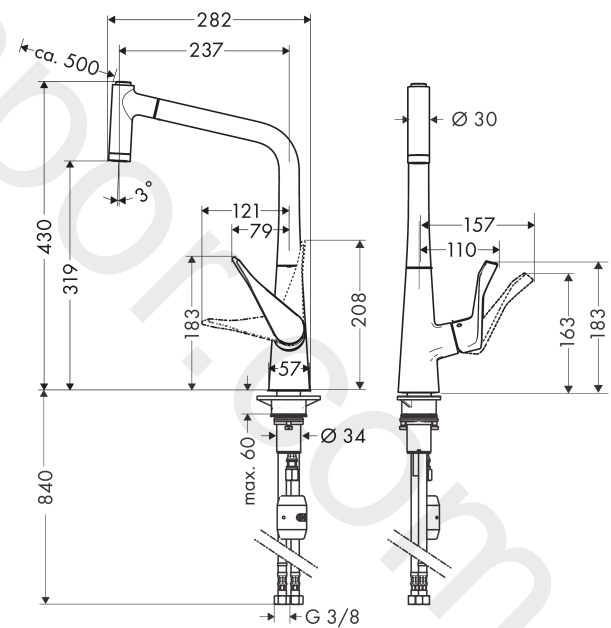

Scale drawing