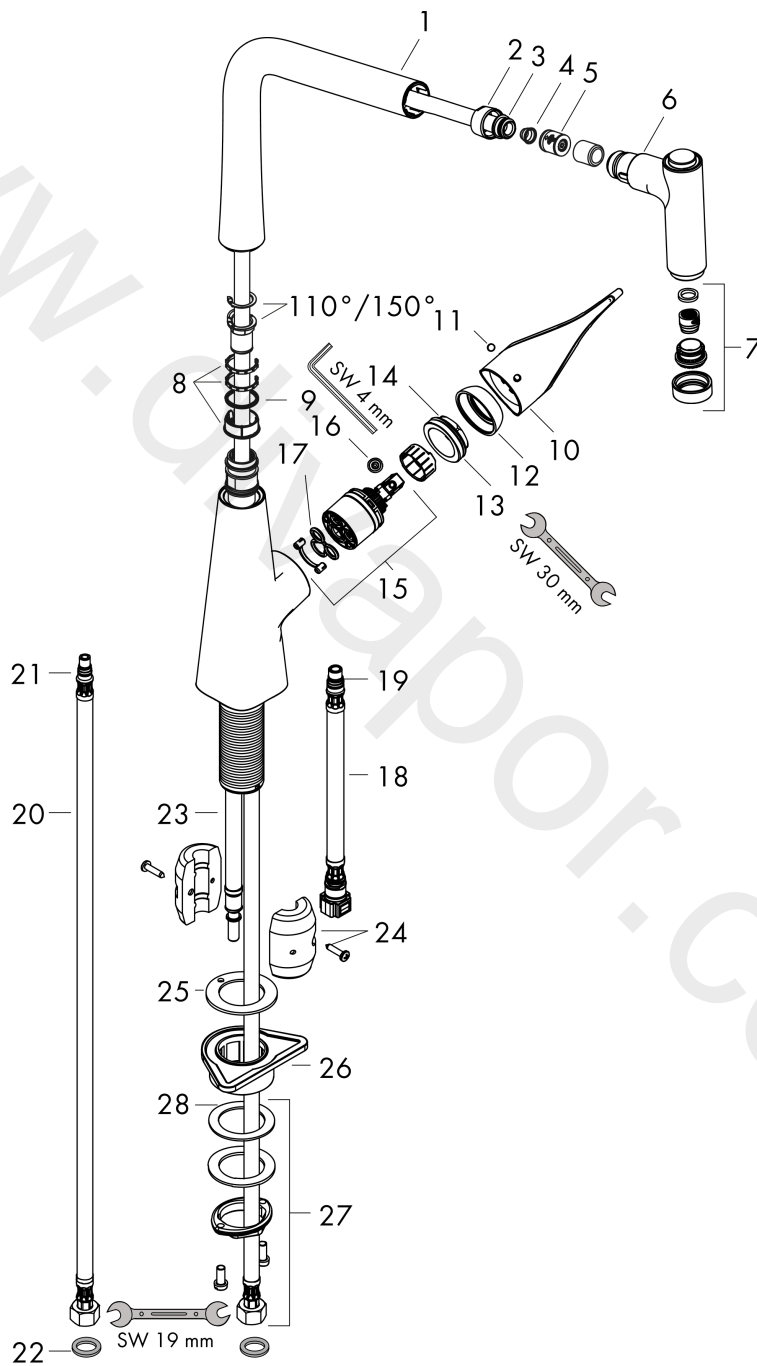

Finish: **Chrome** Article Number: **14780000**

Flowchart

Metris M71

Single lever kitchen mixer 320, EcoSmart, pull-out spray, 2jet

Finish: **Chrome** Article Number: **14780000**

Exploded Drawing

Year of production: >10/19

Metris M71

Single lever kitchen mixer 320, EcoSmart, pull-out spray, 2jet

Finish: **Chrome** Article Number: **14780000**

Spare part list

Year of production: >10/19

Pos.	Description	Article Number	Price	PU
1	spout cpl.	98491000	£ 137,00	1
2	nut	92755000	£ 20,50	1
3	O-ring 11x2	98127000	£ 3,30	1
4	filter	97735000	£ 3,30	1
5	flow limiter / non return valve	95376000	£ 25,00	1
6	handspray	98492019	-	1
7	spray former	92183000	£ 43,00	1
8	set of lever collars	98365000	£ 9,00	1
9	O-ring 21x2,5	98211000	£ 3,30	1
10	handle	98455000	£ 64,00	1
11	screw cover	96338000	£ 3,30	1
12	flange	95498000	£ 9,00	1
13	nut	97209000	£ 16,10	1
14	O-Ring 32x2	98193000	£ 3,30	1
15	cartridge, assy	95646001	£ 96,00	1
16	locking screw for handle	95140000	£ 6,10	1
17	seal	95008000	£ 9,00	1
18	connection hose 600 mm M10x1	95561000	£ 25,00	1
19	O-ring 8x1,75	97827000	£ 3,30	1
20	connection hose 900 mm M8x0,75 G3/8	96316000	£ 43,00	1
21	O-ring 7x1,5	98422000	£ 3,30	1
22	sealing set	95581000	£ 6,10	1
23	hose 1,50 m	95507000	£ 79,00	1
24	seal	92582000	£ 3,30	1
25	weight	92500000	£ 43,00	1
26	support	97523000	£ 6,10	1
27	fixing set (Ø 34)	95049000	£ 16,10	1
28	lever collar	97548000	£ 3,30	1
a	set of adapters	93395000	£ 25,00	1