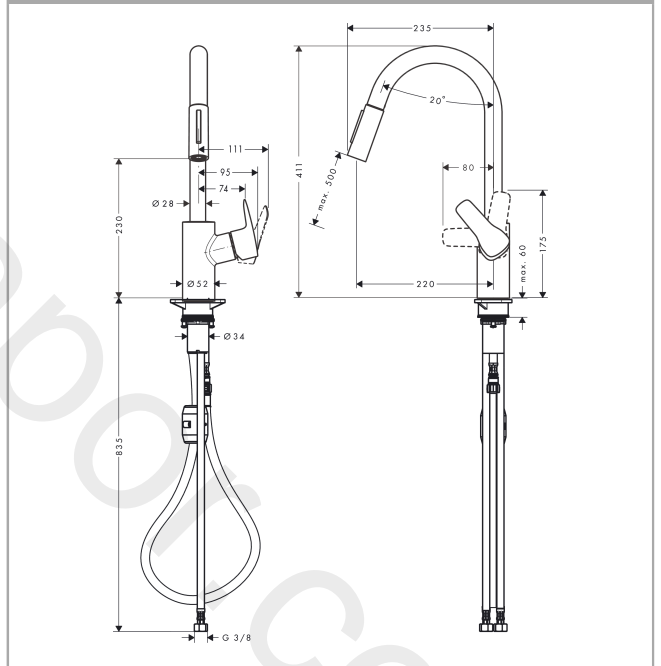

Scale drawing