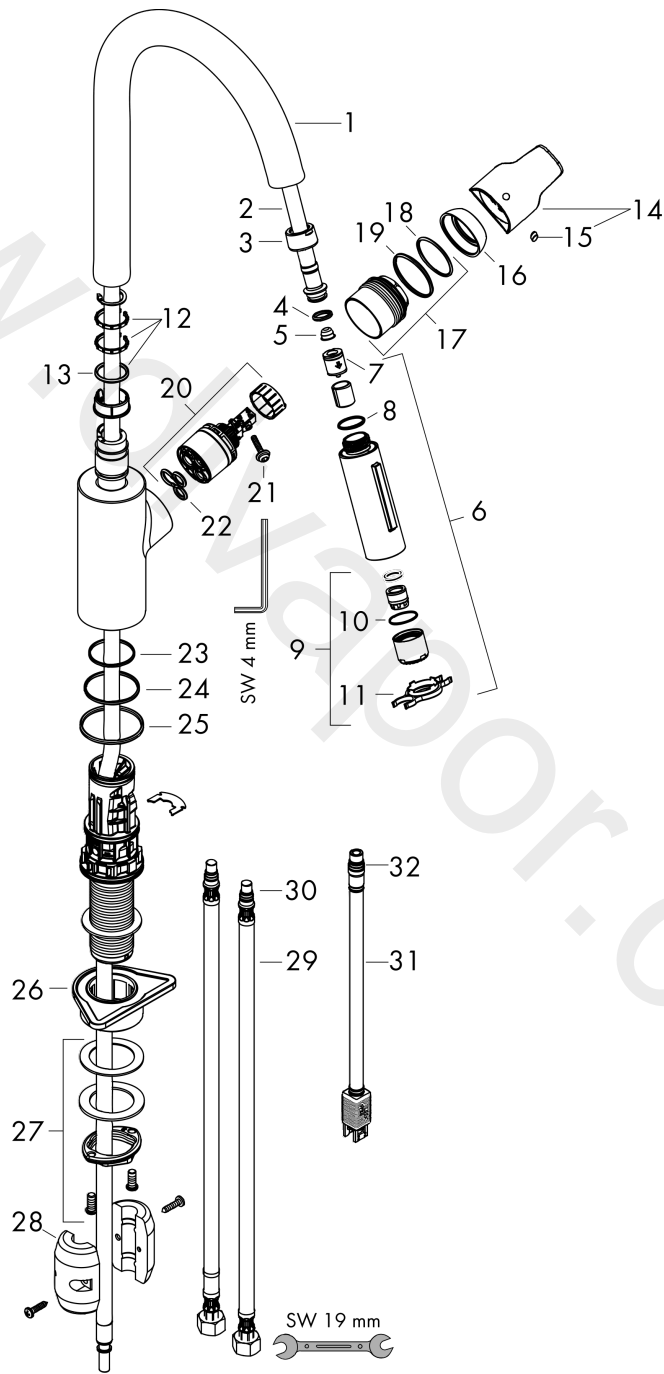

Cento
Single lever kitchen mixer XL, pull-out spout, 2jet
Finish: **Chrome** Article Number: **14784000**

Exploded Drawing

Year of production: >04/20

Cento

Single lever kitchen mixer XL, pull-out spout, 2jet

Finish: **Chrome** Article Number: **14784000**

Spare part list

Year of production: >04/20

Pos.	Description	Article Number	Price	PU
1	spout cpl.	95562000	£ 137,00	1
2	hose 1,50 m	95507000	£ 79,00	1
3	nut	92755000	£ 20,50	1
4	O-ring 11x2	98127000	£ 3,30	1
5	filter	97735000	£ 3,30	1
6	handspray	98459000	£ 110,00	1
7	set of non return valves DW 15	97350000	£ 20,50	1
8	O-ring 18x1,5	98231000	£ 3,30	1
9	aerator laminar M22x1 (15 l/min)	95909000	£ 51,00	1
10	O-ring 20x1	98140000	£ 3,30	1
11	service tool	95910000	£ 9,00	1
12	set of lever collars	93428000	£ 3,30	1
13	O-ring 21x2,5	98211000	£ 3,30	1
14	handle	92374000	£ 51,00	1
15	screw cover	96338000	£ 3,30	1
16	flange	95498000	£ 9,00	1
17	nut	93346000	£ 51,00	1
18	O-Ring 32x2	98193000	£ 3,30	1
19	O-ring 36x2	98156000	£ 3,30	1
20	cartridge, assy	95730000	£ 43,00	1
21	locking screw for handle	95140000	£ 6,10	1
22	seal	95008000	£ 9,00	1
23	O-ring 30x1,5	98433000	£ 3,30	1
24	O-ring 38x2	98396000	£ 3,30	1
25	O-ring 44x2,5	98162000	£ 3,30	1
26	support	97523000	£ 6,10	1
27	fixing set (special)	93253000	£ 20,50	1
28	weight	92500004	-	1
29	connection hose 900 mm M8x0,75 G3/8	96316000	£ 43,00	1
30	O-ring 7x1,5	98422000	£ 3,30	1
31	connection hose 600 mm M10x1	95561000	£ 25,00	1
32	O-ring 8x1,75	97827000	£ 3,30	1