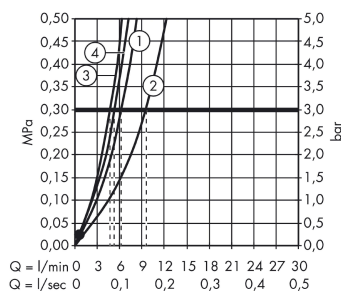

Cento
Single lever kitchen mixer XL, pull-out spout, 2jet
 Finish: **Chrome** Article Number: **14784000**

Description

product features

- swivel range adjustable in 2 steps to 110° or 150°
- normal spray, shower spray
- lockable shower spray, spray returns through pressing spray diverter
- connection dimension: DN15
- ceramic cartridge with Eco handle position for a reduced flowrate by up to 50%
- connection type: G 3/8 connections
- temperature limitation adjustable
- suitable for continuous flow water heaters
- extension length up to 50 cm

Technology

Product image

Scale drawing

Flowchart

- ① Rate of flow normal spray with flow limiter
- ② Rate of flow normal spray without flow limiter
- ③ Handspray flow rate with flow limiter
- ④ Handspray flow rate without flow limiter