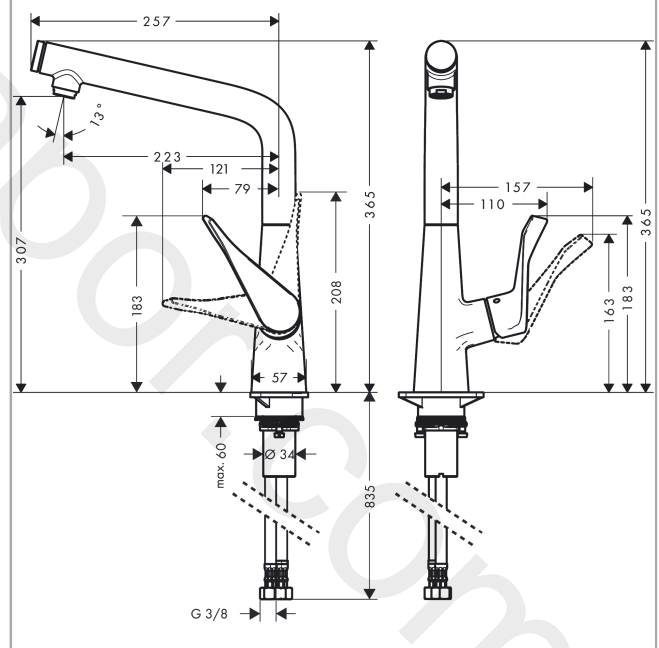

Scale drawing