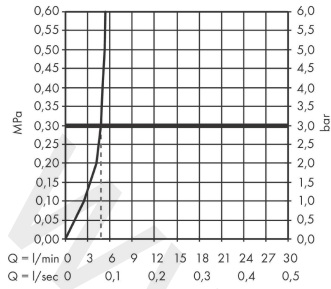

Metris Select M71
Single lever kitchen mixer 320, EcoSmart, 1jet
 Finish: **Chrome** Article Number: **14785000**

Description

product features

- ComfortZone 320
- I-spout
- swivel range adjustable in 3 steps 110°, 150° or 360°
- laminar spray
- Select button for a comfortable start/stop of the water flow
- connection dimension: DN15
- maximum flow rate at 3 bar: 5,7 l/min
- ceramic cartridge
- connection type: G 3/8 connections
- temperature limitation adjustable
- integrated non-return valve
- suitable for continuous flow water heaters
- EU taxonomy: max. 6 l/min - Substantial Contribution (SC) possible

Article Details

Price excl. VAT

545,83 £

Technology

Product image

Scale drawing

Metris Select M71
Single lever kitchen mixer 320, EcoSmart, 1jet
 Finish: **Chrome** Article Number: **14785000**

Flowchart