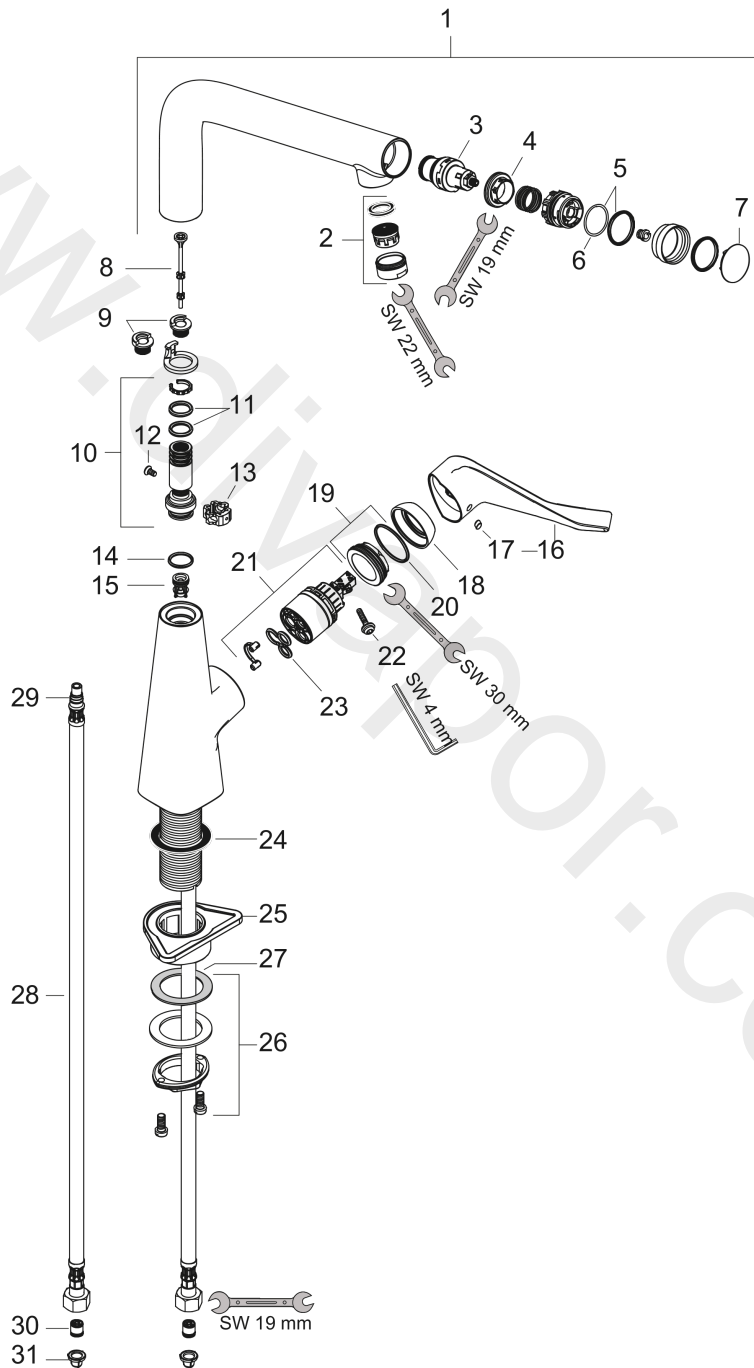

Metris Select M71
Single lever kitchen mixer 320, EcoSmart, 1jet
Finish: **Chrome** Article Number: **14785000**

Exploded Drawing

Year of production: >10/19

Metris Select M71
Single lever kitchen mixer 320, EcoSmart, 1jet
Finish: **Chrome** Article Number: **14785000**

Spare part list

Year of production: >10/19

Pos.	Description	Article Number	Price	PU
1	spout cpl.	92288000	£ 370,00	1
2	aerator laminar M24x1 (5 l/min)	95987000	£ 20,50	1
3	shut off unit	98462000	£ 110,00	1
4	nut	98368000	£ 13,30	1
5	sealing set	93115000	£ 13,30	1
6	O-ring 23x1,5	92287000	£ 3,30	1
7	cover	92289000	£ 13,30	1
8	tappet	92505000	£ 6,10	1
9	set of locating rings (110° / 150°)	98486000	£ 16,10	1
10	sealing set	92646000	£ 20,50	1
11	O-Ring 14x2,5	98189000	£ 3,30	1
12	screw	97662000	£ 9,00	1
13	axialring	97558000	£ 3,30	1
14	O-ring 11x3	92481000	£ 3,30	1
15	non return valve	95699000	£ 16,10	1
16	handle	98455000	£ 64,00	1
17	screw cover	96338000	£ 3,30	1
18	flange	95498000	£ 9,00	1
19	nut	97209000	£ 16,10	1
20	O-Ring 32x2	98193000	£ 3,30	1
21	cartridge, assy	95646001	£ 96,00	1
22	locking screw for handle	95140000	£ 6,10	1
23	seal	95008000	£ 9,00	1
24	seal	92582000	£ 3,30	1
25	support	97523000	£ 6,10	1
26	fixing set (Ø 34)	95049000	£ 16,10	1
27	lever collar	97548000	£ 3,30	1
28	connection hose 900 mm M8x0,75 G3/8	95372000	£ 35,00	1
29	O-ring 7x1,5	98422000	£ 3,30	1
30	non return valve DW 10	96456000	£ 9,00	1
31	filter packing	95291000	£ 13,30	1
a	Grease	90920000	£ 16,10	1