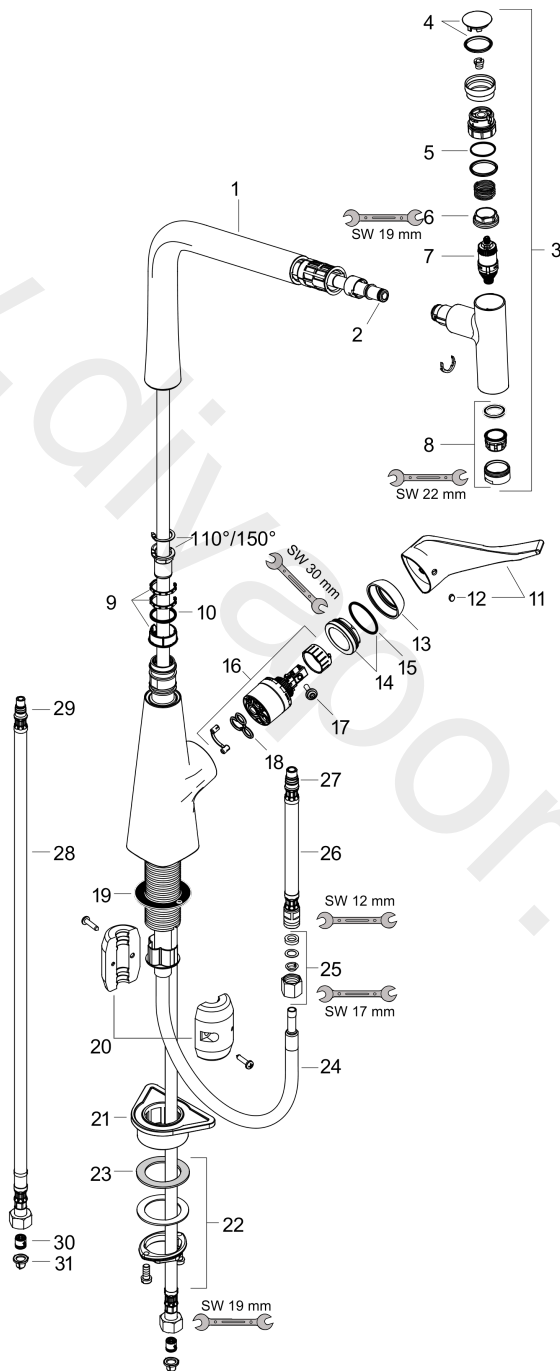

Flowchart

www.divapor.com

Metris Select M71
Single lever kitchen mixer 320, EcoSmart, pull-out spout, 1jet
 Finish: **Chrome** Article Number: **14786000**

Exploded Drawing

Year of production: >10/19

Metris Select M71**Single lever kitchen mixer 320, EcoSmart, pull-out spout, 1jet**Finish: **Chrome** Article Number: **14786000****Spare part list**

Year of production: >10/19

Pos.	Description	Article Number	Price	PU
1	spout cpl.	92736000	£ 137,00	1
2	O-ring 8x2	98112000	£ 3,30	1
3	handspray	93562000	£ 275,00	1
4	cover	92566880	£ 20,50	1
5	O-Ring 14x1,5	98201000	£ 3,30	1
6	nut	92567000	£ 20,50	1
7	shut off unit	98463000	£ 51,00	1
8	aerator laminar M24x1 (5 l/min)	95987000	£ 20,50	1
9	set of lever collars	98365000	£ 9,00	1
10	O-ring 21x2,5	98211000	£ 3,30	1
11	handle	98455000	£ 64,00	1
12	screw cover	96338000	£ 3,30	1
13	flange	95498000	£ 9,00	1
14	nut	97209000	£ 16,10	1
15	O-Ring 32x2	98193000	£ 3,30	1
16	cartridge, assy	95646001	£ 96,00	1
17	locking screw for handle	95140000	£ 6,10	1
18	seal	95008000	£ 9,00	1
19	seal	92582000	£ 3,30	1
20	weight	92500000	£ 43,00	1
21	support	97523000	£ 6,10	1
22	fixing set (Ø 34)	95049000	£ 16,10	1
23	lever collar	97548000	£ 3,30	1
24	hose 1,50 m	92569000	£ 79,00	1
25	squeezing connection	96099000	£ 9,00	1
26	connection hose 600 mm M10x1	92568000	£ 64,00	1
27	O-ring 8x1,75	97827000	£ 3,30	1
28	connection hose 900 mm M8x0,75 G3/8	95372000	£ 35,00	1
29	O-ring 7x1,5	98422000	£ 3,30	1
30	non return valve DW 10	96456000	£ 9,00	1
31	filter packing	95291000	£ 13,30	1