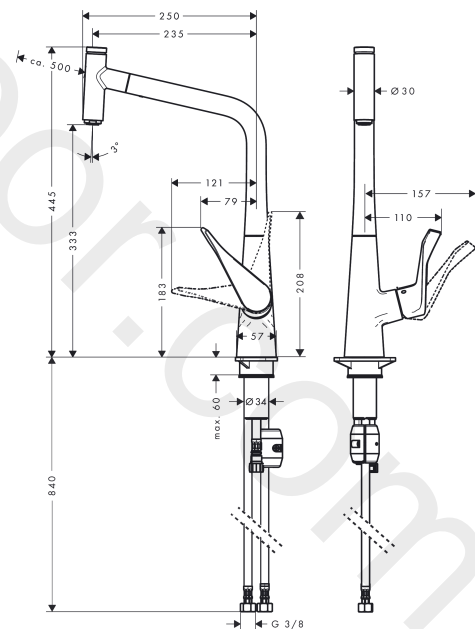

Scale drawing