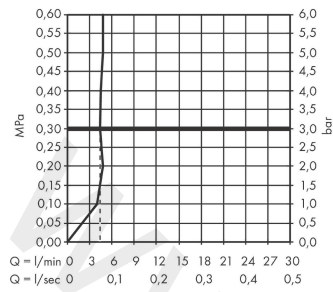

Metris Select M71
Single lever kitchen mixer 320, EcoSmart, pull-out spout, 1jet
Finish: **Chrome** Article Number: **14786000**

Flowchart

www.divapor.com