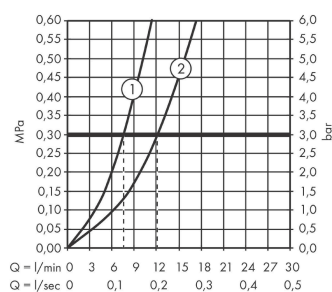

Cento
Single lever kitchen mixer L, 1jet
 Finish: **Chrome** Article Number: **14802000**

Description

product features

- I-spout
- swivel range adjustable in 2 steps to 110° or 150°
- normal spray
- connection dimension: DN15
- maximum flow rate at 3 bar: 12 l/min
- ceramic cartridge with Eco handle position for a reduced flowrate by up to 50%
- connection type: G 3/8 connections
- temperature limitation adjustable
- integrated non-return valve
- suitable for continuous flow water heaters

Article Details

Price excl. VAT

237,50 £

Technology

Certificates / Sustainability

Product image

Scale drawing

Flowchart