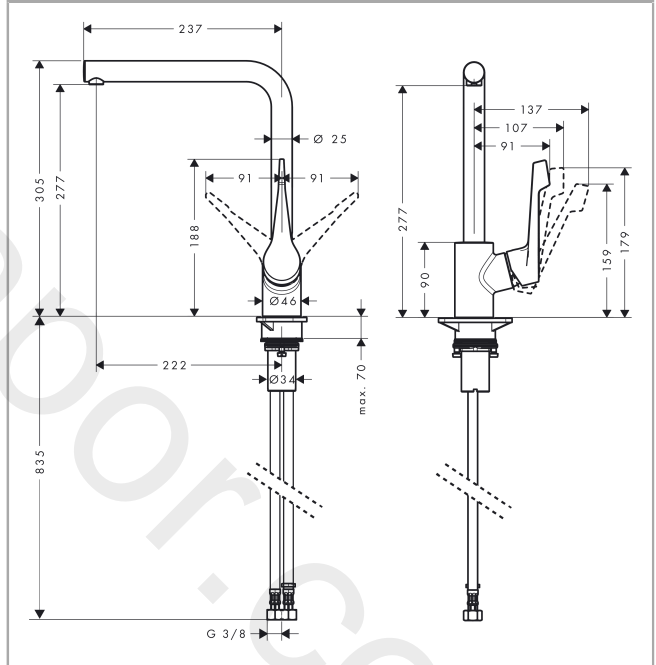

Cento
Single lever kitchen mixer L, 1jet
 Finish: **Chrome** Article Number: **14802000**

Description

product features

- I-spout
- swivel range adjustable in 2 steps to 110° or 150°
- normal spray
- connection dimension: DN15
- maximum flow rate at 3 bar: 12 l/min
- ceramic cartridge with Eco handle position for a reduced flowrate by up to 50%
- connection type: G 3/8 connections
- temperature limitation adjustable
- integrated non-return valve
- suitable for continuous flow water heaters

Article Details

Price excl. VAT

237,50 £

Technology

Certificates / Sustainability

Product image

Scale drawing

Flowchart

Cento**Single lever kitchen mixer L, 1jet**Finish: **Chrome** Article Number: **14802000****Spare part list**

Year of production: >01/14

Pos.	Description	Article Number	Price	PU
1	spout cpl.	98489000	£ 110,00	1
2	aerator M18x1 (15 l/min)	98490000	£ 20,50	1
3	set of locating rings (110° / 150°)	98486000	£ 16,10	1
4	sealing set	92646000	£ 20,50	1
5	screw	97662000	£ 9,00	1
6	handle	92204000	£ 64,00	1
7	screw cover	96338000	£ 3,30	1
8	flange	95498000	£ 9,00	1
9	nut	97209000	£ 16,10	1
10	O-Ring 32x2	98193000	£ 3,30	1
11	cartridge, assy	95730000	£ 43,00	1
12	locking screw for handle	95140000	£ 6,10	1
13	seal	95008000	£ 9,00	1
14	support	97523000	£ 6,10	1
15	fixing set (Ø 34)	95049000	£ 16,10	1
16	connection hose 900 mm M8x0,75 G3/8	96316000	£ 43,00	1
17	O-ring 7x1,5	98422000	£ 3,30	1
18	sealing set	95581000	£ 6,10	1