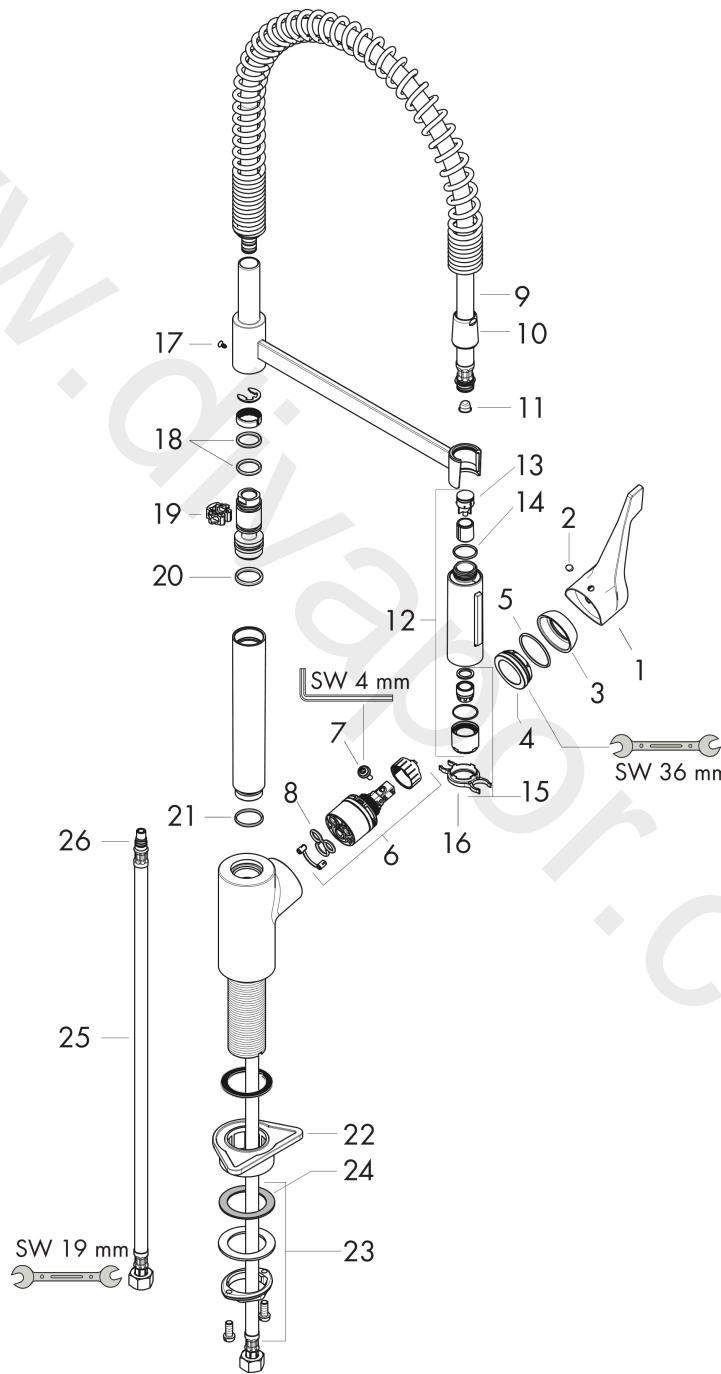

Cento
Single lever kitchen mixer XXL, Semi-Pro, 2jet
 Finish: **Chrome** Article Number: **14806000**

Description

product features

- ComfortZone 190
- swivel range 360°
- normal spray, shower spray
- lockable shower spray, spray returns through pressing spray diverter
- connection dimension: DN15
- maximum flow rate at 3 bar: 10 l/min
- ceramic cartridge with Eco handle position for a reduced flowrate by up to 50%
- connection type: G 3/8 connections
- temperature limitation adjustable
- integrated non-return valve
- suitable for continuous flow water heaters

Article Details

Price excl. VAT

529,17 £

Technology

Certificates / Sustainability

Product image

Scale drawing

Flowchart

Cento
Single lever kitchen mixer XXL, Semi-Pro, 2jet
 Finish: **Chrome** Article Number: **14806000**

Exploded Drawing

Year of production: >03/14

Cento
Single lever kitchen mixer XXL, Semi-Pro, 2jet
 Finish: **Chrome** Article Number: **14806000**

Spare part list

Year of production: >03/14

Pos.	Description	Article Number	Price	PU
1	handle	92204000	£ 64,00	1
2	screw cover	96338000	£ 3,30	1
3	flange	95498000	£ 9,00	1
4	nut	97209000	£ 16,10	1
5	O-Ring 32x2	98193000	£ 3,30	1
6	cartridge, assy	95730000	£ 43,00	1
7	locking screw for handle	95140000	£ 6,10	1
8	seal	95008000	£ 9,00	1
9	shower hose	93820000	£ 79,00	1
10	nut	92757000	£ 16,10	1
11	filter	97735000	£ 3,30	1
12	handspray	98459000	£ 110,00	1
13	set of non return valves DW 15	97350000	£ 20,50	1
14	O-ring 18x1,5	98231000	£ 3,30	1
15	aerator laminar M22x1 (15 l/min)	95909000	£ 51,00	1
16	service tool	95910000	£ 9,00	1
17	screw	97662000	£ 9,00	1
18	O-ring 17x2,5	98387000	£ 3,30	1
19	axialring	97558000	£ 3,30	1
20	O-ring 20x2,5	92602000	£ 6,10	1
21	O-ring 21x2	98205000	£ 6,10	1
22	support	97523000	£ 6,10	1
23	fixing set (Ø 34)	95049000	£ 16,10	1
24	lever collar	97548000	£ 3,30	1
25	connection hose 900 mm M8x0,75 G3/8	96316000	£ 43,00	1
26	O-ring 7x1,5	98422000	£ 3,30	1