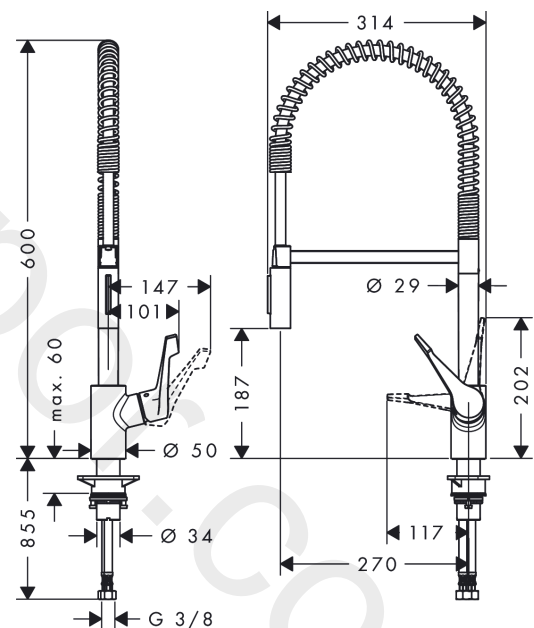

Cento
Single lever kitchen mixer XXL, Semi-Pro, 2jet
 Finish: **Chrome** Article Number: **14806000**

Description

product features

- ComfortZone 190
- swivel range 360°
- normal spray, shower spray
- lockable shower spray, spray returns through pressing spray diverter
- connection dimension: DN15
- maximum flow rate at 3 bar: 10 l/min
- ceramic cartridge with Eco handle position for a reduced flowrate by up to 50%
- connection type: G 3/8 connections
- temperature limitation adjustable
- integrated non-return valve
- suitable for continuous flow water heaters

Article Details

Price excl. VAT

529,17 £

Technology

Certificates / Sustainability

Product image

Scale drawing

Flowchart

Cento
Single lever kitchen mixer XXL, Semi-Pro, 2jet
 Finish: **Chrome** Article Number: **14806000**

Exploded Drawing

Year of production: >03/14

Cento
Single lever kitchen mixer XXL, Semi-Pro, 2jet
 Finish: **Chrome** Article Number: **14806000**

Spare part list

Year of production: >03/14

Pos.	Description	Article Number	Price	PU
1	handle	92204000	£ 64,00	1
2	screw cover	96338000	£ 3,30	1
3	flange	95498000	£ 9,00	1
4	nut	97209000	£ 16,10	1
5	O-Ring 32x2	98193000	£ 3,30	1
6	cartridge, assy	95730000	£ 43,00	1
7	locking screw for handle	95140000	£ 6,10	1
8	seal	95008000	£ 9,00	1
9	shower hose	93820000	£ 79,00	1
10	nut	92757000	£ 16,10	1
11	filter	97735000	£ 3,30	1
12	handspray	98459000	£ 110,00	1
13	set of non return valves DW 15	97350000	£ 20,50	1
14	O-ring 18x1,5	98231000	£ 3,30	1
15	aerator laminar M22x1 (15 l/min)	95909000	£ 51,00	1
16	service tool	95910000	£ 9,00	1
17	screw	97662000	£ 9,00	1
18	O-ring 17x2,5	98387000	£ 3,30	1
19	axialring	97558000	£ 3,30	1
20	O-ring 20x2,5	92602000	£ 6,10	1
21	O-ring 21x2	98205000	£ 6,10	1
22	support	97523000	£ 6,10	1
23	fixing set (Ø 34)	95049000	£ 16,10	1
24	lever collar	97548000	£ 3,30	1
25	connection hose 900 mm M8x0,75 G3/8	96316000	£ 43,00	1
26	O-ring 7x1,5	98422000	£ 3,30	1