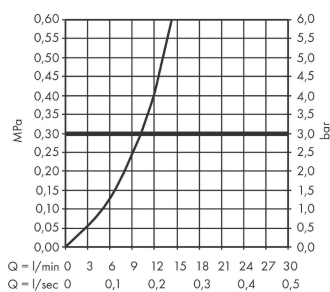

Cento
Single lever kitchen mixer XXL, Semi-Pro, 2jet
 Finish: **Chrome** Article Number: **14806000**

Description

product features

- ComfortZone 190
- swivel range 360°
- normal spray, shower spray
- lockable shower spray, spray returns through pressing spray diverter
- connection dimension: DN15
- maximum flow rate at 3 bar: 10 l/min
- ceramic cartridge with Eco handle position for a reduced flowrate by up to 50%
- connection type: G 3/8 connections
- temperature limitation adjustable
- integrated non-return valve
- suitable for continuous flow water heaters

Article Details

Price excl. VAT

529,17 £

Technology

Certificates / Sustainability

Product image

Scale drawing

Flowchart