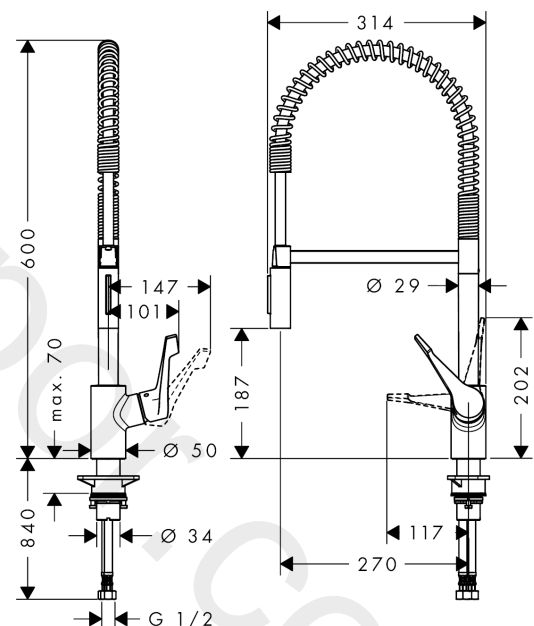

Cento
Single lever kitchen mixer XXL, Semi-Pro, 2jet
 Finish: **Chrome** Article Number: **14806007**

Description

product features

- swivel range 360°
- normal spray, shower spray
- lockable shower spray, spray returns through pressing spray diverter
- connection dimension: DN15
- maximum flow rate at 3 bar: 5 l/min
- ceramic cartridge with Eco handle position for a reduced flowrate by up to 50%
- connection type: G 1/2
- temperature limitation adjustable
- integrated non-return valve
- suitable for continuous flow water heaters

Technology

Certificates / Sustainability

Product image

Scale drawing

Flowchart

Cento
Single lever kitchen mixer XXL, Semi-Pro, 2jet
 Finish: **Chrome** Article Number: **14806007**

Exploded Drawing

Year of production: >02/17

Cento

Single lever kitchen mixer XXL, Semi-Pro, 2jet

Finish: **Chrome** Article Number: **14806007**

Spare part list

Year of production: >02/17

Pos.	Description	Article Number	Price	PU
1	shower hose	93820000	£ 79,00	1
2	filter	97735000	£ 3,30	1
3	handspray	98459000	£ 110,00	1
4	set of non return valves DW 15	97350000	£ 20,50	1
5	O-ring 18x1,5	98231000	£ 3,30	1
6	O-ring 20x1	98140000	£ 3,30	1
7	service tool	95910000	£ 9,00	1
8	screw	97662000	£ 9,00	1
9	O-ring 17x2,5	98387000	£ 3,30	1
10	axialring	97558000	£ 3,30	1
11	O-ring 20x2,5	92602000	£ 6,10	1
12	O-ring 21x2	98205000	£ 6,10	1
13	handle	92204000	£ 64,00	1
14	screw cover	96338000	£ 3,30	1
15	flange	95498000	£ 9,00	1
16	nut	97209000	£ 16,10	1
17	O-Ring 32x2	98193000	£ 3,30	1
18	cartridge, assy	95730000	£ 43,00	1
19	locking screw for handle	95140000	£ 6,10	1
20	seal	95008000	£ 9,00	1
21	support	97523000	£ 6,10	1
22	fixing set (Ø 34)	95049000	£ 16,10	1
23	lever collar	97548000	£ 3,30	1
24	connection hose 900 mm M8x0,75 G½	97489000	£ 35,00	1
25	O-ring 7x1,5	98422000	£ 3,30	1