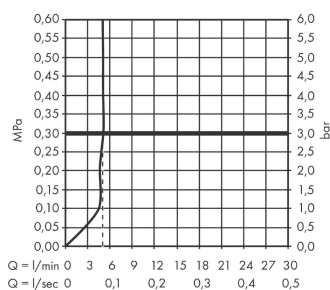

Cento
Single lever kitchen mixer XXL, Semi-Pro, 2jet
 Finish: **Chrome** Article Number: **14806007**

Description

product features

- swivel range 360°
- normal spray, shower spray
- lockable shower spray, spray returns through pressing spray diverter
- connection dimension: DN15
- maximum flow rate at 3 bar: 5 l/min
- ceramic cartridge with Eco handle position for a reduced flowrate by up to 50%
- connection type: G 1/2
- temperature limitation adjustable
- integrated non-return valve
- suitable for continuous flow water heaters

Technology

Certificates / Sustainability

Product image

Scale drawing

Flowchart

Cento
Single lever kitchen mixer XXL, Semi-Pro, 2jet
 Finish: **Chrome** Article Number: **14806007**

Exploded Drawing

Year of production: >02/17