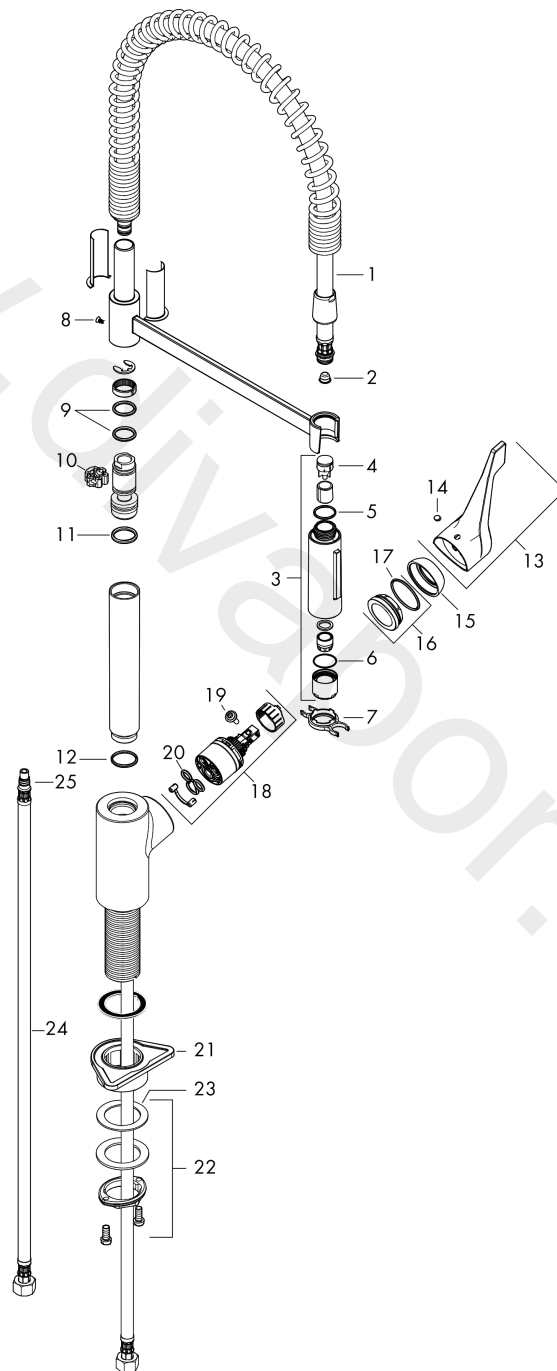

Cento
Single lever kitchen mixer XXL, Semi-Pro, 2jet
 Finish: **Chrome** Article Number: **14806007**

Description

product features

- swivel range 360°
- normal spray, shower spray
- lockable shower spray, spray returns through pressing spray diverter
- connection dimension: DN15
- maximum flow rate at 3 bar: 5 l/min
- ceramic cartridge with Eco handle position for a reduced flowrate by up to 50%
- connection type: G 1/2
- temperature limitation adjustable
- integrated non-return valve
- suitable for continuous flow water heaters

Technology

Certificates / Sustainability

Product image

Scale drawing

Flowchart

Cento
Single lever kitchen mixer XXL, Semi-Pro, 2jet
 Finish: **Chrome** Article Number: **14806007**

Exploded Drawing

Year of production: >02/17

Cento

Single lever kitchen mixer XXL, Semi-Pro, 2jet

Finish: **Chrome** Article Number: **14806007**

Spare part list

Year of production: >02/17

Pos.	Description	Article Number	Price	PU
1	shower hose	93820000	£ 79,00	1
2	filter	97735000	£ 3,30	1
3	handspray	98459000	£ 110,00	1
4	set of non return valves DW 15	97350000	£ 20,50	1
5	O-ring 18x1,5	98231000	£ 3,30	1
6	O-ring 20x1	98140000	£ 3,30	1
7	service tool	95910000	£ 9,00	1
8	screw	97662000	£ 9,00	1
9	O-ring 17x2,5	98387000	£ 3,30	1
10	axialring	97558000	£ 3,30	1
11	O-ring 20x2,5	92602000	£ 6,10	1
12	O-ring 21x2	98205000	£ 6,10	1
13	handle	92204000	£ 64,00	1
14	screw cover	96338000	£ 3,30	1
15	flange	95498000	£ 9,00	1
16	nut	97209000	£ 16,10	1
17	O-Ring 32x2	98193000	£ 3,30	1
18	cartridge, assy	95730000	£ 43,00	1
19	locking screw for handle	95140000	£ 6,10	1
20	seal	95008000	£ 9,00	1
21	support	97523000	£ 6,10	1
22	fixing set (Ø 34)	95049000	£ 16,10	1
23	lever collar	97548000	£ 3,30	1
24	connection hose 900 mm M8x0,75 G½	97489000	£ 35,00	1
25	O-ring 7x1,5	98422000	£ 3,30	1