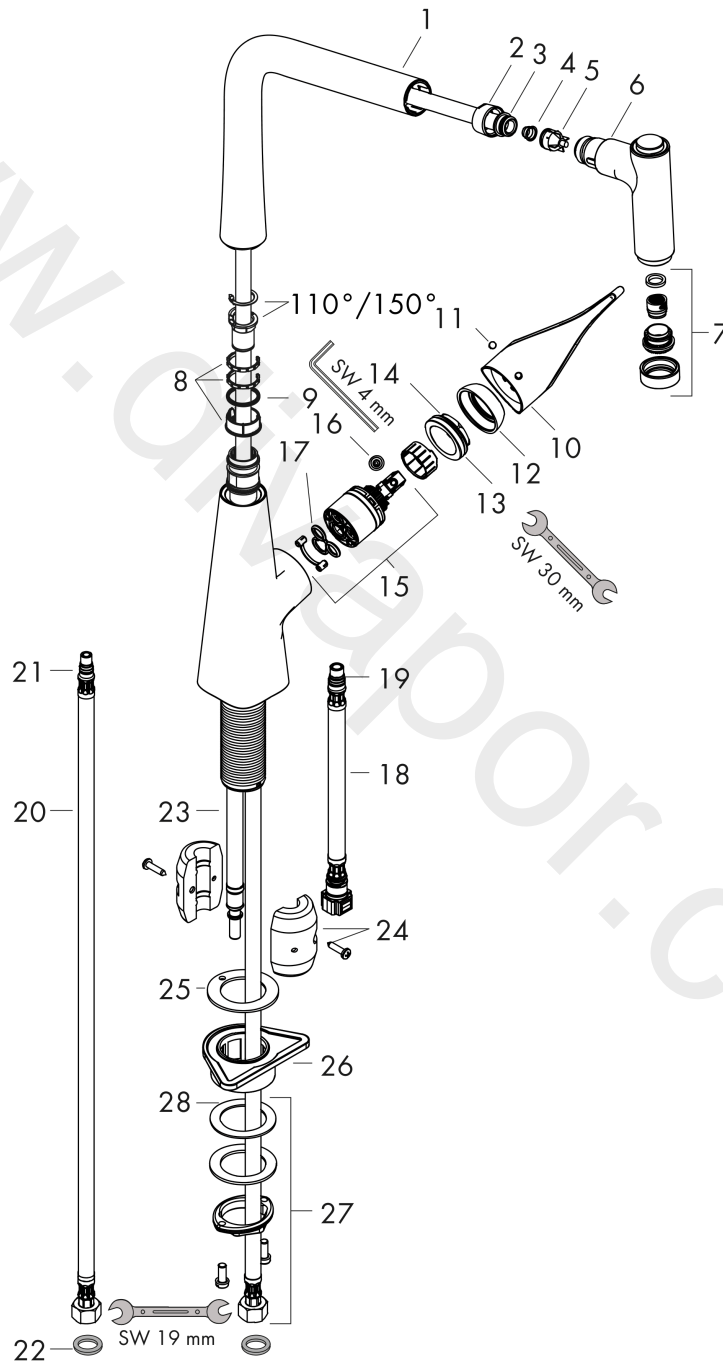

Metris M71

Single lever kitchen mixer 320, pull-out spray, 2jet

Finish: **Chrome** Article Number: **14820000**

Description

product features

- ComfortZone 320
- swivel range adjustable in 2 steps to 110° or 150°
- laminar spray, shower spray
- lockable shower spray, spray returns automatically through handle closing
- MagFit magnetic shower support
- quick connect hose
- connection dimension: DN15
- maximum flow rate at 3 bar: 10 l/min
- ceramic cartridge
- connection type: G 3/8 connections
- temperature limitation adjustable
- integrated non-return valve
- suitable for continuous flow water heaters
- extension length up to 50 cm

Exploded Drawing

Year of production: >09/17

Metris M71

Single lever kitchen mixer 320, pull-out spray, 2jet

Finish: **Chrome** Article Number: **14820000**

Spare part list

Year of production: >09/17

Pos.	Description	Article Number	Price	PU
1	spout cpl.	98491000	£ 137,00	1
2	nut	92755000	£ 20,50	1
3	O-ring 11x2	98127000	£ 3,30	1
4	filter	97735000	£ 3,30	1
5	non return valve	96737000	£ 35,00	1
6	handspray	98492000	£ 224,00	1
7	spray former	92183000	£ 43,00	1
8	set of lever collars	98365000	£ 9,00	1
9	O-ring 21x2,5	98211000	£ 3,30	1
10	handle	98455000	£ 64,00	1
11	screw cover	96338000	£ 3,30	1
12	flange	95498000	£ 9,00	1
13	nut	97209000	£ 16,10	1
14	O-Ring 32x2	98193000	£ 3,30	1
15	cartridge, assy	92730000	£ 35,00	1
16	locking screw for handle	95140000	£ 6,10	1
17	seal	95008000	£ 9,00	1
18	connection hose 600 mm M10x1	95561000	£ 25,00	1
19	O-ring 8x1,75	97827000	£ 3,30	1
20	connection hose 900 mm M8x0,75 G3/8	96316000	£ 43,00	1
21	O-ring 7x1,5	98422000	£ 3,30	1
22	sealing set	95581000	£ 6,10	1
23	hose 1,50 m	95507000	£ 79,00	1
24	weight	92500000	£ 43,00	1
25	seal	92582000	£ 3,30	1
26	support	97523000	£ 6,10	1
27	fixing set (Ø 34)	95049000	£ 16,10	1
28	lever collar	97548000	£ 3,30	1