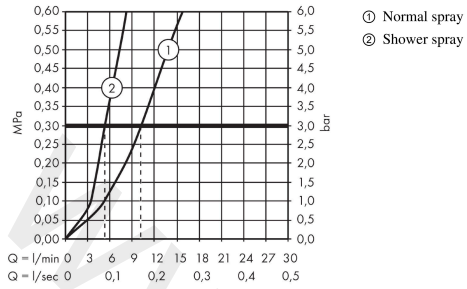

Metris M71

Single lever kitchen mixer 320, pull-out spray, 2jet

Finish: **Chrome** Article Number: **14820000**

Flowchart