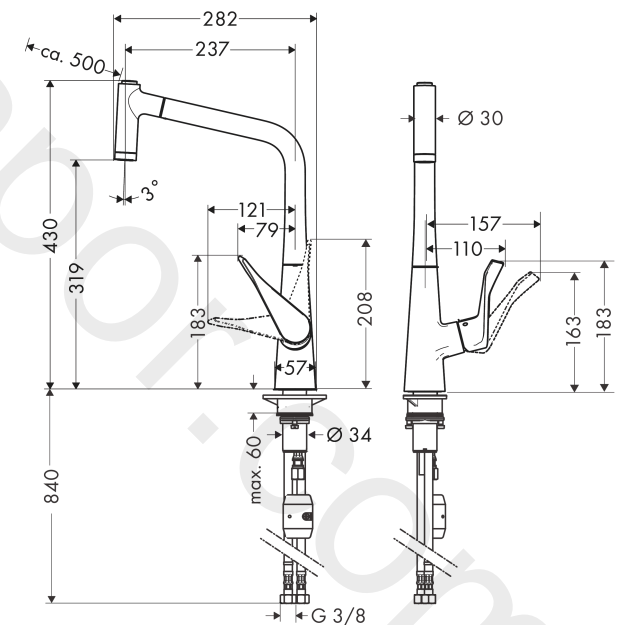

Scale drawing