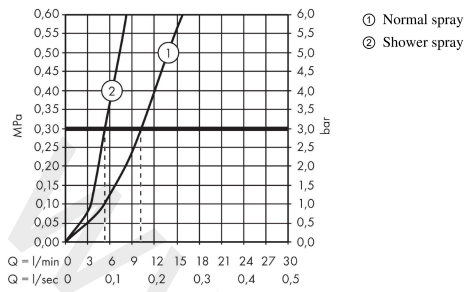

### Scale drawing

**Metris M71**

**Single lever kitchen mixer 320, pull-out spray, 2jet**

Finish: **Stainless Steel Finish** Article Number: **14820800**

**Flowchart**

**Metris M71**

**Single lever kitchen mixer 320, pull-out spray, 2jet**