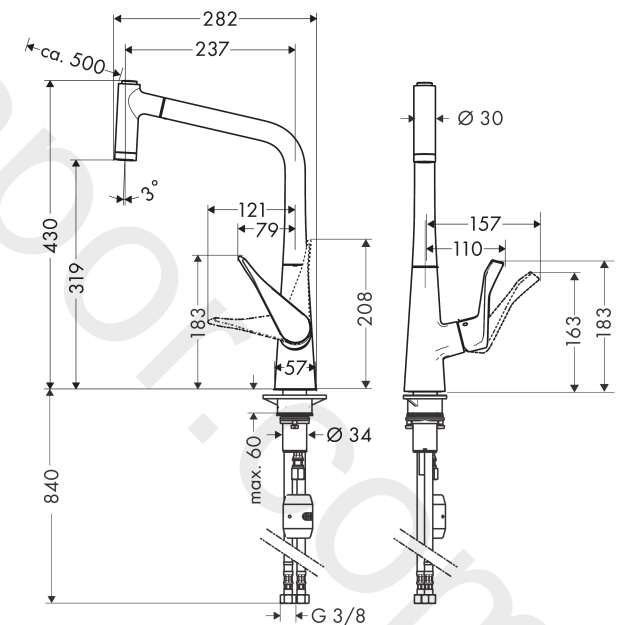

#### product features

- ComfortZone 320
- swivel range adjustable in 2 steps to 110° or 150°
- laminar spray, shower spray
- lockable shower spray, spray returns automatically through handle closing
- MagFit magnetic shower support
- quick connect hose
- connection dimension: DN15
- maximum flow rate at 3 bar: 10 l/min
- ceramic cartridge
- connection type: G 3/8 connections
- temperature limitation adjustable
- integrated non-return valve
- suitable for continuous flow water heaters
- extension length up to 50 cm

### Scale drawing

**Metris M71**

**Single lever kitchen mixer 320, pull-out spray, 2jet**

Finish: **Stainless Steel Finish** Article Number: **14820800**

**Flowchart**

**Metris M71**

**Single lever kitchen mixer 320, pull-out spray, 2jet**

Finish: **Stainless Steel Finish** Article Number: **14820800**

**Exploded Drawing**

Year of production: >09/17

### Spare part list

Year of production: >09/17

Pos.	Description	Article Number	Price	PU
1	spout cpl.	98491800	£ 224,00	1
2	nut	92755000	£ 20,50	1
3	O-ring 11x2	98127000	£ 3,30	1
4	filter	97735000	£ 3,30	1
5	non return valve	96737000	£ 35,00	1
6	handspray	98492800	£ 224,00	1
7	spray former	92183800	£ 64,00	1
8	set of lever collars	98365000	£ 9,00	1
9	O-ring 21x2,5	98211000	£ 3,30	1
10	handle	98455800	£ 96,00	1
11	screw cover	96338000	£ 3,30	1
12	flange	95498800	£ 25,00	1
13	nut	97209000	£ 16,10	1
14	O-Ring 32x2	98193000	£ 3,30	1
15	cartridge, assy	92730000	£ 35,00	1
16	locking screw for handle	95140000	£ 6,10	1
17	seal	95008000	£ 9,00	1
18	connection hose 600 mm M10x1	95561000	£ 25,00	1
19	O-ring 8x1,75	97827000	£ 3,30	1
20	connection hose 900 mm M8x0,75 G3/8	96316000	£ 43,00	1
21	O-ring 7x1,5	98422000	£ 3,30	1
22	sealing set	95581000	£ 6,10	1
23	hose 1,50 m	95507000	£ 79,00	1
24	weight	92500000	£ 43,00	1
25	seal	92582000	£ 3,30	1
26	support	97523000	£ 6,10	1
27	fixing set (Ø 34)	95049000	£ 16,10	1
28	lever collar	97548000	£ 3,30	1