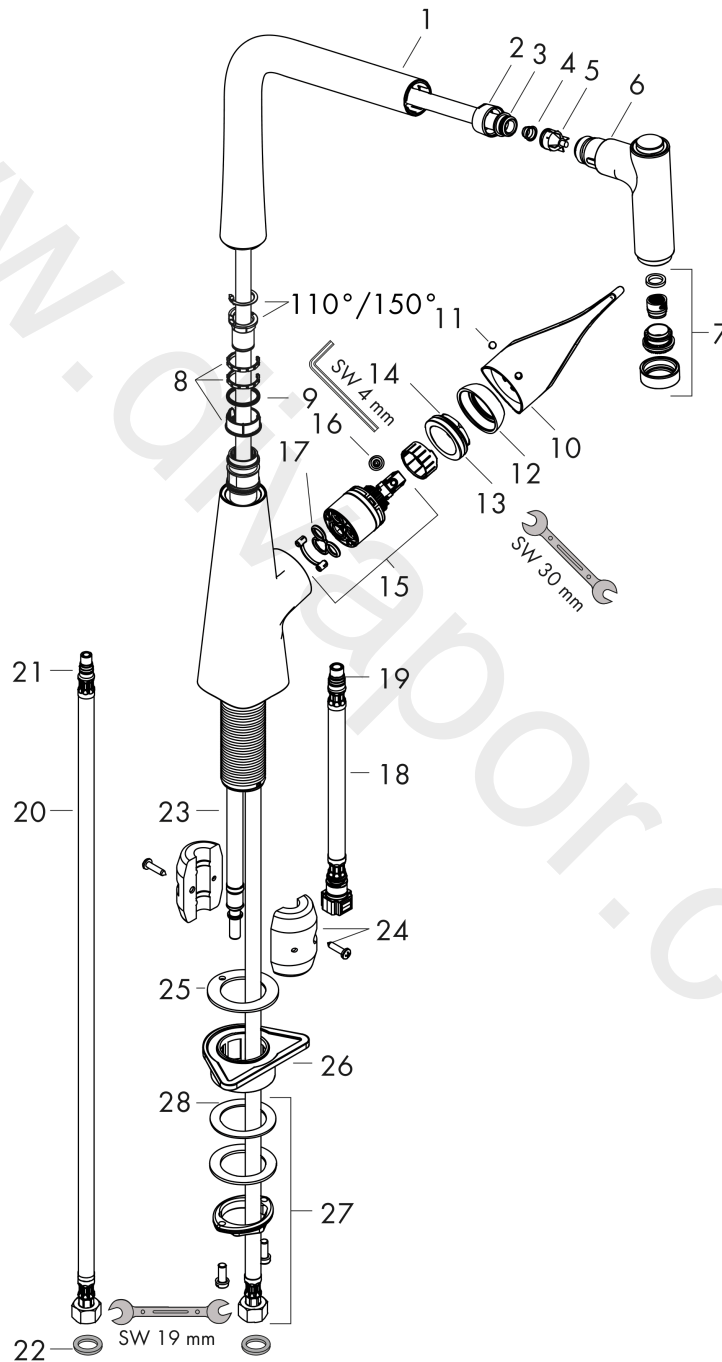

#### product features

- ComfortZone 320
- swivel range adjustable in 2 steps to 110° or 150°
- laminar spray, shower spray
- lockable shower spray, spray returns automatically through handle closing
- MagFit magnetic shower support
- quick connect hose
- connection dimension: DN15
- maximum flow rate at 3 bar: 10 l/min
- ceramic cartridge
- connection type: G 3/8 connections
- temperature limitation adjustable
- integrated non-return valve
- suitable for continuous flow water heaters
- extension length up to 50 cm

### Scale drawing

**Metris M71**

**Single lever kitchen mixer 320, pull-out spray, 2jet**

Finish: **Stainless Steel Finish** Article Number: **14820800**

**Flowchart**

**Metris M71**

**Single lever kitchen mixer 320, pull-out spray, 2jet**

Finish: **Stainless Steel Finish** Article Number: **14820800**

**Exploded Drawing**

Year of production: >09/17

### Spare part list

Year of production: >09/17

Pos.	Description	Article Number	Price	PU
1	spout cpl.	98491800	£ 224,00	1
2	nut	92755000	£ 20,50	1
3	O-ring 11x2	98127000	£ 3,30	1
4	filter	97735000	£ 3,30	1
5	non return valve	96737000	£ 35,00	1
6	handspray	98492800	£ 224,00	1
7	spray former	92183800	£ 64,00	1
8	set of lever collars	98365000	£ 9,00	1
9	O-ring 21x2,5	98211000	£ 3,30	1
10	handle	98455800	£ 96,00	1
11	screw cover	96338000	£ 3,30	1
12	flange	95498800	£ 25,00	1
13	nut	97209000	£ 16,10	1
14	O-Ring 32x2	98193000	£ 3,30	1
15	cartridge, assy	92730000	£ 35,00	1
16	locking screw for handle	95140000	£ 6,10	1
17	seal	95008000	£ 9,00	1
18	connection hose 600 mm M10x1	95561000	£ 25,00	1
19	O-ring 8x1,75	97827000	£ 3,30	1
20	connection hose 900 mm M8x0,75 G3/8	96316000	£ 43,00	1
21	O-ring 7x1,5	98422000	£ 3,30	1
22	sealing set	95581000	£ 6,10	1
23	hose 1,50 m	95507000	£ 79,00	1
24	weight	92500000	£ 43,00	1
25	seal	92582000	£ 3,30	1
26	support	97523000	£ 6,10	1
27	fixing set (Ø 34)	95049000	£ 16,10	1
28	lever collar	97548000	£ 3,30	1