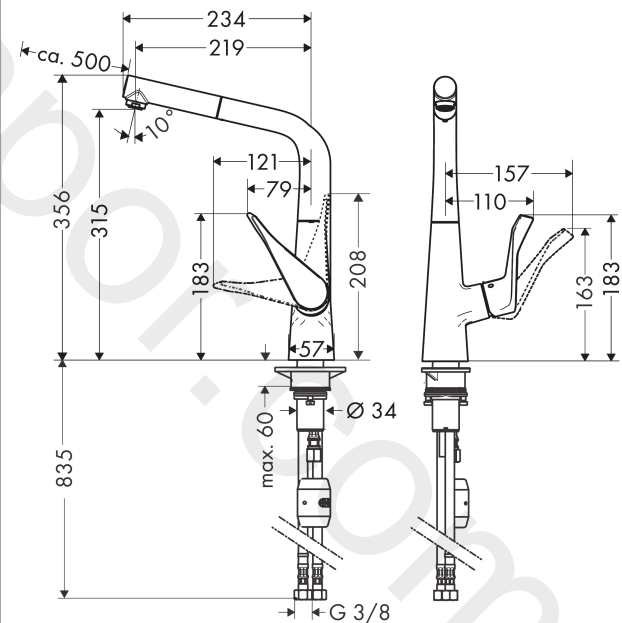

Scale drawing