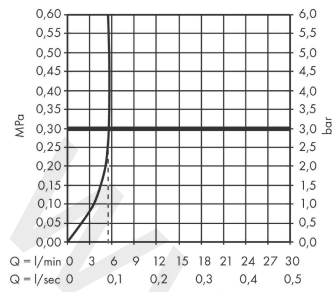

Metris M71

Single lever kitchen mixer 320, pull-out spout, 1jet

Finish: **Chrome** Article Number: **14821000**

Flowchart

www.divapor.com