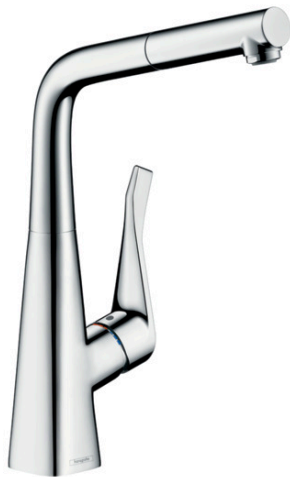

Metris M71

Single lever kitchen mixer 320, pull-out spout, 1jet

Finish: **Chrome** Article Number: **14821000**

Description

product features

- ComfortZone 320
- I-spout
- swivel range adjustable in 2 steps to 110° or 150°
- laminar spray
- MagFit magnetic shower support
- quick connect hose
- connection dimension: DN15
- maximum flow rate at 3 bar: 7,7 l/min
- ceramic cartridge
- connection type: G 3/8 connections
- temperature limitation adjustable
- integrated non-return valve
- suitable for continuous flow water heaters
- extension length up to 50 cm
- significantly reduced splashing by soft start of the water flow

Article Details

Price excl. VAT

495,83 £

Technology

Certificates / Sustainability

Product image

Scale drawing

Metris M71

Single lever kitchen mixer 320, pull-out spout, 1jet

Finish: **Chrome** Article Number: **14821000**

Flowchart

www.divapor.com

Metris M71
Single lever kitchen mixer 320, pull-out spout, 1jet
 Finish: **Chrome** Article Number: **14821000**

Exploded Drawing

Year of production: >09/17

Metris M71**Single lever kitchen mixer 320, pull-out spout, 1jet**Finish: **Chrome** Article Number: **14821000****Spare part list**

Year of production: >09/17