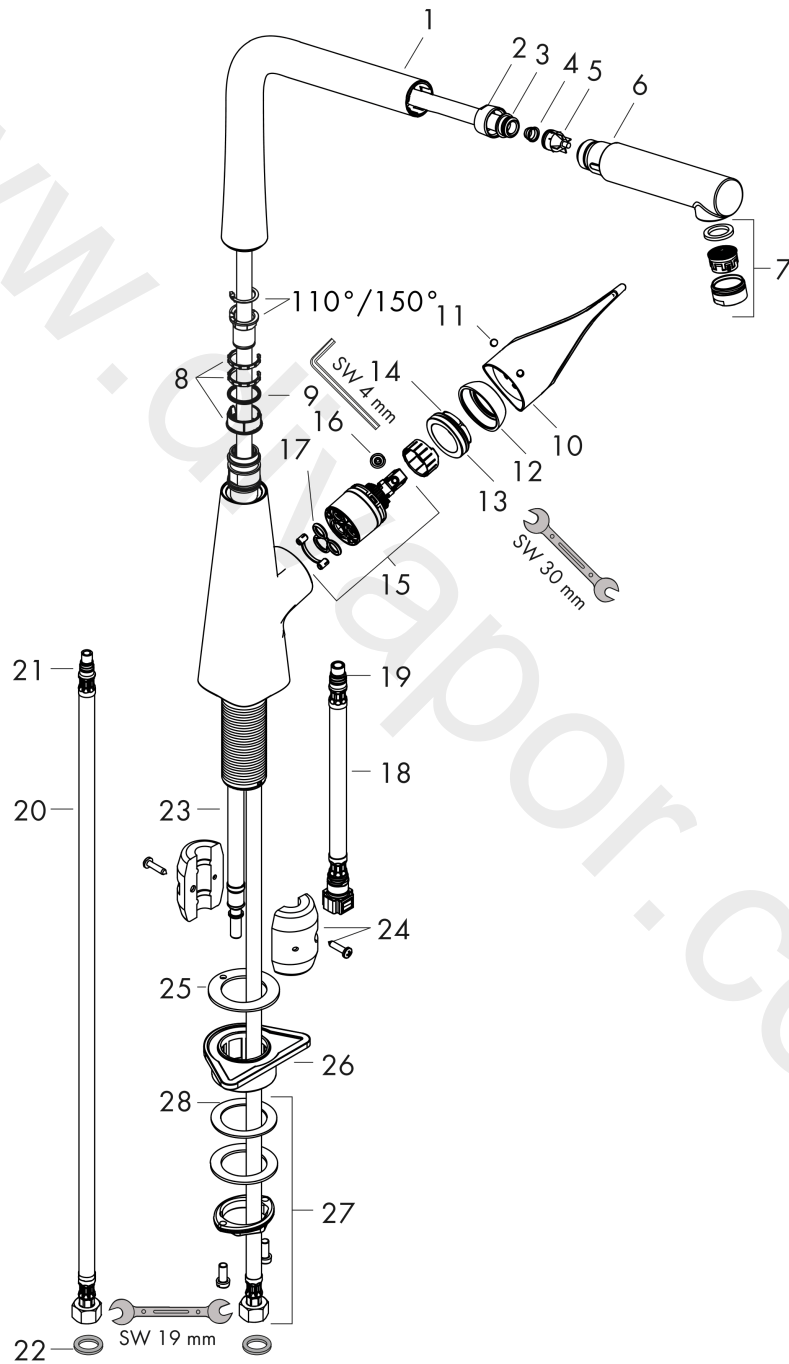

Metris M71

Single lever kitchen mixer 320, pull-out spout, 1jet

Finish: **Chrome** Article Number: **14821000**

Description

product features

- ComfortZone 320
- I-spout
- swivel range adjustable in 2 steps to 110° or 150°
- laminar spray
- MagFit magnetic shower support
- quick connect hose
- connection dimension: DN15
- maximum flow rate at 3 bar: 7,7 l/min
- ceramic cartridge
- connection type: G 3/8 connections
- temperature limitation adjustable
- integrated non-return valve
- suitable for continuous flow water heaters
- extension length up to 50 cm
- significantly reduced splashing by soft start of the water flow

Exploded Drawing

Year of production: >09/17

Metris M71**Single lever kitchen mixer 320, pull-out spout, 1jet**Finish: **Chrome** Article Number: **14821000****Spare part list**

Year of production: >09/17