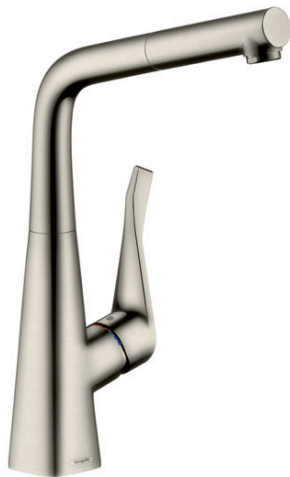

Metris M71

Single lever kitchen mixer 320, pull-out spout, 1jet

Finish: **Stainless Steel Finish** Article Number: **14821800**

Description

product features

- ComfortZone 320
- I-spout
- swivel range adjustable in 2 steps to 110° or 150°
- laminar spray
- MagFit magnetic shower support
- quick connect hose
- connection dimension: DN15
- maximum flow rate at 3 bar: 7,7 l/min
- ceramic cartridge
- connection type: G 3/8 connections
- temperature limitation adjustable
- integrated non-return valve
- suitable for continuous flow water heaters
- extension length up to 50 cm
- significantly reduced splashing by soft start of the water flow

Article Details

Price excl. VAT

644,60 £

Technology

Product image

Scale drawing

Metris M71

Single lever kitchen mixer 320, pull-out spout, 1jet

Finish: **Stainless Steel Finish** Article Number: **14821800**

Flowchart

www.divapor.com

Metris M71

Single lever kitchen mixer 320, pull-out spout, 1jet

Finish: **Stainless Steel Finish** Article Number: **14821800**

Exploded Drawing

Year of production: >02/15

Metris M71**Single lever kitchen mixer 320, pull-out spout, 1jet**Finish: **Stainless Steel Finish** Article Number: **14821800****Spare part list**

Year of production: >02/15