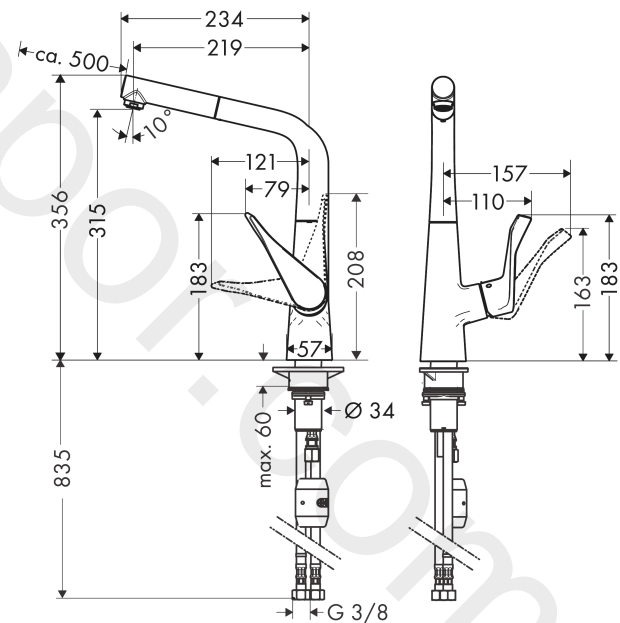

Scale drawing