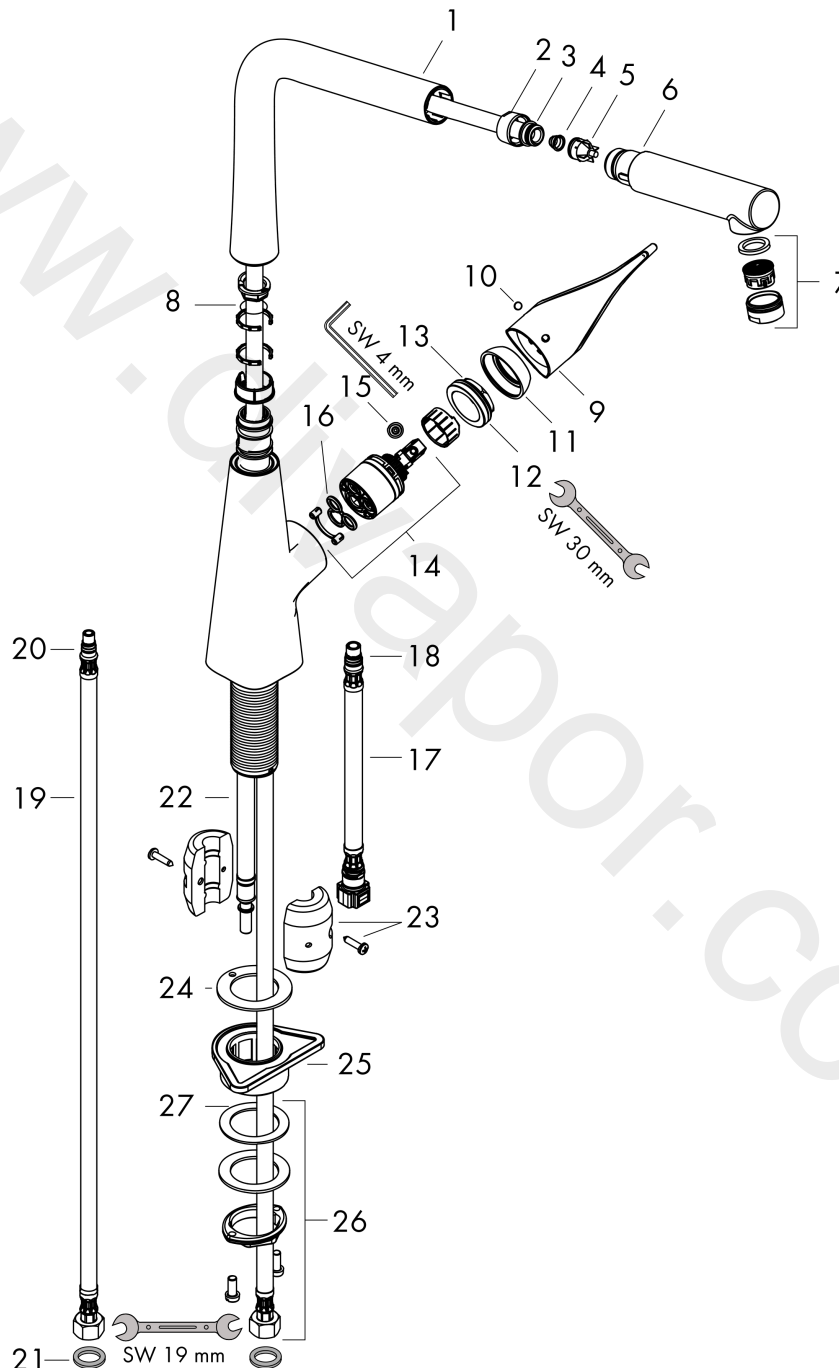

Metris M71

Single lever kitchen mixer 320, pull-out spout, 1jet

Finish: **Stainless Steel Finish** Article Number: **14821800**

Description

product features

- ComfortZone 320
- I-spout
- swivel range adjustable in 2 steps to 110° or 150°
- laminar spray
- MagFit magnetic shower support
- quick connect hose
- connection dimension: DN15
- maximum flow rate at 3 bar: 7,7 l/min
- ceramic cartridge
- connection type: G 3/8 connections
- temperature limitation adjustable
- integrated non-return valve
- suitable for continuous flow water heaters
- extension length up to 50 cm
- significantly reduced splashing by soft start of the water flow

Exploded Drawing

Year of production: >02/15

Metris M71**Single lever kitchen mixer 320, pull-out spout, 1jet**Finish: **Stainless Steel Finish** Article Number: **14821800****Spare part list**

Year of production: >02/15

Pos.	Description	Article Number	Price	PU
1	spout cpl.	92127800	£ 173,00	1
2	nut	92755000	£ 20,50	1
3	O-ring 11x2	98127000	£ 3,30	1
4	filter	97735000	£ 3,30	1
5	non return valve	96737000	£ 35,00	1
6	handspray	92128800	-	1
7	aerator laminar M24x1 (15 l/min)	92517800	£ 35,00	1
8	O-ring 16x1,5	98483000	£ 3,30	1
9	handle	98455800	£ 96,00	1
10	screw cover	96338000	£ 3,30	1
11	flange	95498800	£ 25,00	1
12	nut	97209000	£ 16,10	1
13	O-Ring 32x2	98193000	£ 3,30	1
14	cartridge, assy	92730000	£ 35,00	1
15	locking screw for handle	95140000	£ 6,10	1
16	seal	95008000	£ 9,00	1
17	connection hose 600 mm M10x1	95561000	£ 25,00	1
18	O-ring 8x1,75	97827000	£ 3,30	1
19	connection hose 900 mm M8x0,75 G3/8	96316000	£ 43,00	1
20	O-ring 7x1,5	98422000	£ 3,30	1
21	sealing set	95581000	£ 6,10	1
22	hose 1,50 m	95507000	£ 79,00	1
23	weight	92500000	£ 43,00	1
24	seal	92582000	£ 3,30	1
25	support	97523000	£ 6,10	1
26	fixing set (Ø 34)	95049000	£ 16,10	1
27	lever collar	97548000	£ 3,30	1