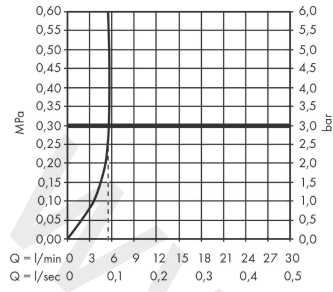

Metris M71

Single lever kitchen mixer 320, pull-out spout, 1jet

Finish: **Stainless Steel Finish** Article Number: **14821800**

Flowchart

www.divapor.com