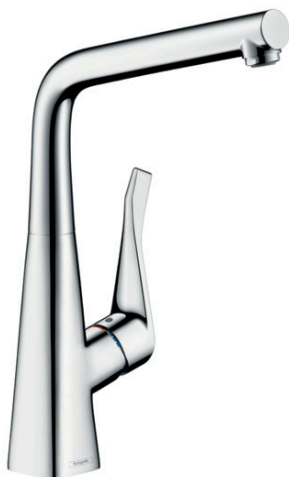

Metris M71

Single lever kitchen mixer 320, 1jet

Finish: **Chrome** Article Number: **14822000**

Description

product features

- ComfortZone 320
- I-spout
- swivel range adjustable in 3 steps 110°, 150° or 360°
- laminar spray
- connection dimension: DN15
- maximum flow rate at 3 bar: 12 l/min
- ceramic cartridge
- connection type: G 3/8 connections
- temperature limitation adjustable
- suitable for continuous flow water heaters
- significantly reduced splashing by soft start of the water flow
- WRAS 1903006

Article Details

Price excl. VAT

437,50 £

Technology

Product image

Scale drawing

Flowchart

Metris M71**Single lever kitchen mixer 320, 1jet**Finish: **Chrome** Article Number: **14822000****Spare part list**

Year of production: >02/15

Pos.	Description	Article Number	Price	PU
1	spout cpl.	98454000	£ 370,00	1
2	aerator laminar M24x1 (15 l/min)	92517000	£ 20,50	1
3	screw cover	95181000	£ 3,30	1
4	set of locating rings (110° / 150°)	98486000	£ 16,10	1
5	sealing set	92646000	£ 20,50	1
6	O-Ring 14x2,5	98189000	£ 3,30	1
7	O-ring 11x3	92481000	£ 3,30	1
8	screw	97662000	£ 9,00	1
9	axialring	97558000	£ 3,30	1
10	handle	98455000	£ 64,00	1
11	screw cover	96338000	£ 3,30	1
12	flange	95498000	£ 9,00	1
13	nut	97209000	£ 16,10	1
14	O-Ring 32x2	98193000	£ 3,30	1
15	cartridge, assy	92730000	£ 35,00	1
16	locking screw for handle	95140000	£ 6,10	1
17	seal	95008000	£ 9,00	1
18	seal	92582000	£ 3,30	1
19	support	97523000	£ 6,10	1
20	fixing set (Ø 34)	95049000	£ 16,10	1
21	lever collar	97548000	£ 3,30	1
22	connection hose 900 mm M8x0,75 G3/8	96316000	£ 43,00	1
23	O-ring 7x1,5	98422000	£ 3,30	1
24	sealing set	95581000	£ 6,10	1
a	set of locating rings (60° / 80°)	92259000	£ 20,50	1