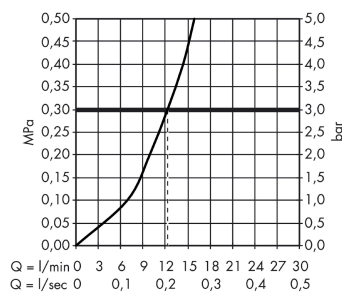

Metris M71

Single lever kitchen mixer 320, 1jet

Finish: **Chrome** Article Number: **14822000**

Description

product features

- ComfortZone 320
- I-spout
- swivel range adjustable in 3 steps 110°, 150° or 360°
- laminar spray
- connection dimension: DN15
- maximum flow rate at 3 bar: 12 l/min
- ceramic cartridge
- connection type: G 3/8 connections
- temperature limitation adjustable
- suitable for continuous flow water heaters
- significantly reduced splashing by soft start of the water flow
- WRAS 1903006

Article Details

Price excl. VAT

437,50 £

Technology

Product image

Scale drawing

Flowchart