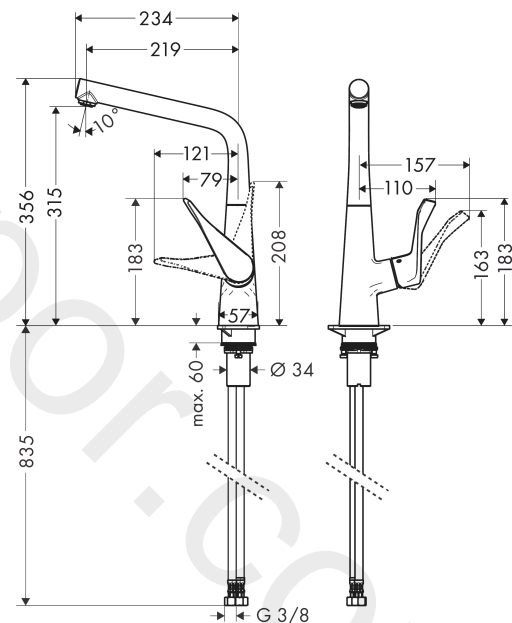

Metris M71

Single lever kitchen mixer 320, 1jet

Finish: **Chrome** Article Number: **14822000**

Description

product features

- ComfortZone 320
- I-spout
- swivel range adjustable in 3 steps 110°, 150° or 360°
- laminar spray
- connection dimension: DN15
- maximum flow rate at 3 bar: 12 l/min
- ceramic cartridge
- connection type: G 3/8 connections
- temperature limitation adjustable
- suitable for continuous flow water heaters
- significantly reduced splashing by soft start of the water flow
- WRAS 1903006

Article Details

Price excl. VAT

437,50 £

Technology

Product image

Scale drawing

Flowchart

Metris M71**Single lever kitchen mixer 320, 1jet**Finish: **Chrome** Article Number: **14822000****Spare part list**

Year of production: >02/15

Pos.	Description	Article Number	Price	PU
1	spout cpl.	98454000	£ 370,00	1
2	aerator laminar M24x1 (15 l/min)	92517000	£ 20,50	1
3	screw cover	95181000	£ 3,30	1
4	set of locating rings (110° / 150°)	98486000	£ 16,10	1
5	sealing set	92646000	£ 20,50	1
6	O-Ring 14x2,5	98189000	£ 3,30	1
7	O-ring 11x3	92481000	£ 3,30	1
8	screw	97662000	£ 9,00	1
9	axialring	97558000	£ 3,30	1
10	handle	98455000	£ 64,00	1
11	screw cover	96338000	£ 3,30	1
12	flange	95498000	£ 9,00	1
13	nut	97209000	£ 16,10	1
14	O-Ring 32x2	98193000	£ 3,30	1
15	cartridge, assy	92730000	£ 35,00	1
16	locking screw for handle	95140000	£ 6,10	1
17	seal	95008000	£ 9,00	1
18	seal	92582000	£ 3,30	1
19	support	97523000	£ 6,10	1
20	fixing set (Ø 34)	95049000	£ 16,10	1
21	lever collar	97548000	£ 3,30	1
22	connection hose 900 mm M8x0,75 G3/8	96316000	£ 43,00	1
23	O-ring 7x1,5	98422000	£ 3,30	1
24	sealing set	95581000	£ 6,10	1
a	set of locating rings (60° / 80°)	92259000	£ 20,50	1