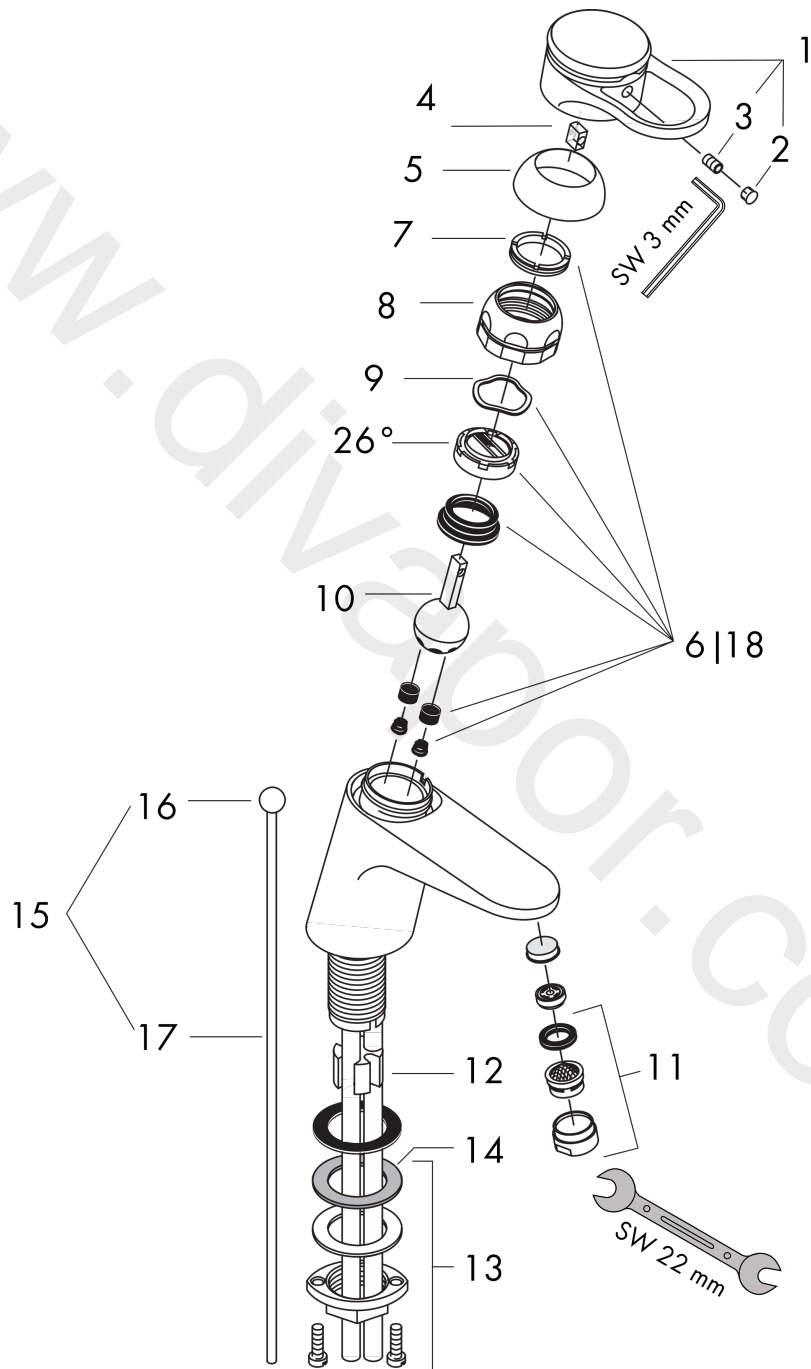

Mondial
Single Lever Basin Mixer DN15
 Surfaces: Article Number: **15001880**

Exploded Drawing

Year of production: **01/89 - 03/96**

Mondial
Single Lever Basin Mixer DN15
 Surfaces: Article Number: **15001880**

Spare part list

Year of production: **01/89 - 03/96**

Pos.	Description	Article Number	Price	PU
1	handle	15091880	-	1
2	screw cover	94063880	£ 9,00	1
3	hollow set screw M6x10 DIN 916	96029000	£ 3,30	1
4	seal	97531000	£ 3,30	1
5	flange	94101880	-	1
6	service set with service tool	13952000	£ 43,00	1
7	adjust ring	97547000	£ 9,00	1
8	nut	13918000	£ 20,50	1
9	hot water limiter	97610000	£ 6,10	1
10	mixer ball	13964000	£ 51,00	1
11	aerator M24x1 (7 l/min)	13085000	£ 13,30	1
12	coating hose	94068880	-	1
13	fixing set (Ø 32)	13961000	£ 25,00	1
14	lever collar	97548000	£ 3,30	1
15	pop up rod	92620880	£ 51,00	1
16	diverter knob	94066880	£ 9,00	1
17	pull rod	94067000	£ 20,50	1
18	service set without service tool	98804000	£ 35,00	1
a	pop up waste	94139880	£ 173,00	1