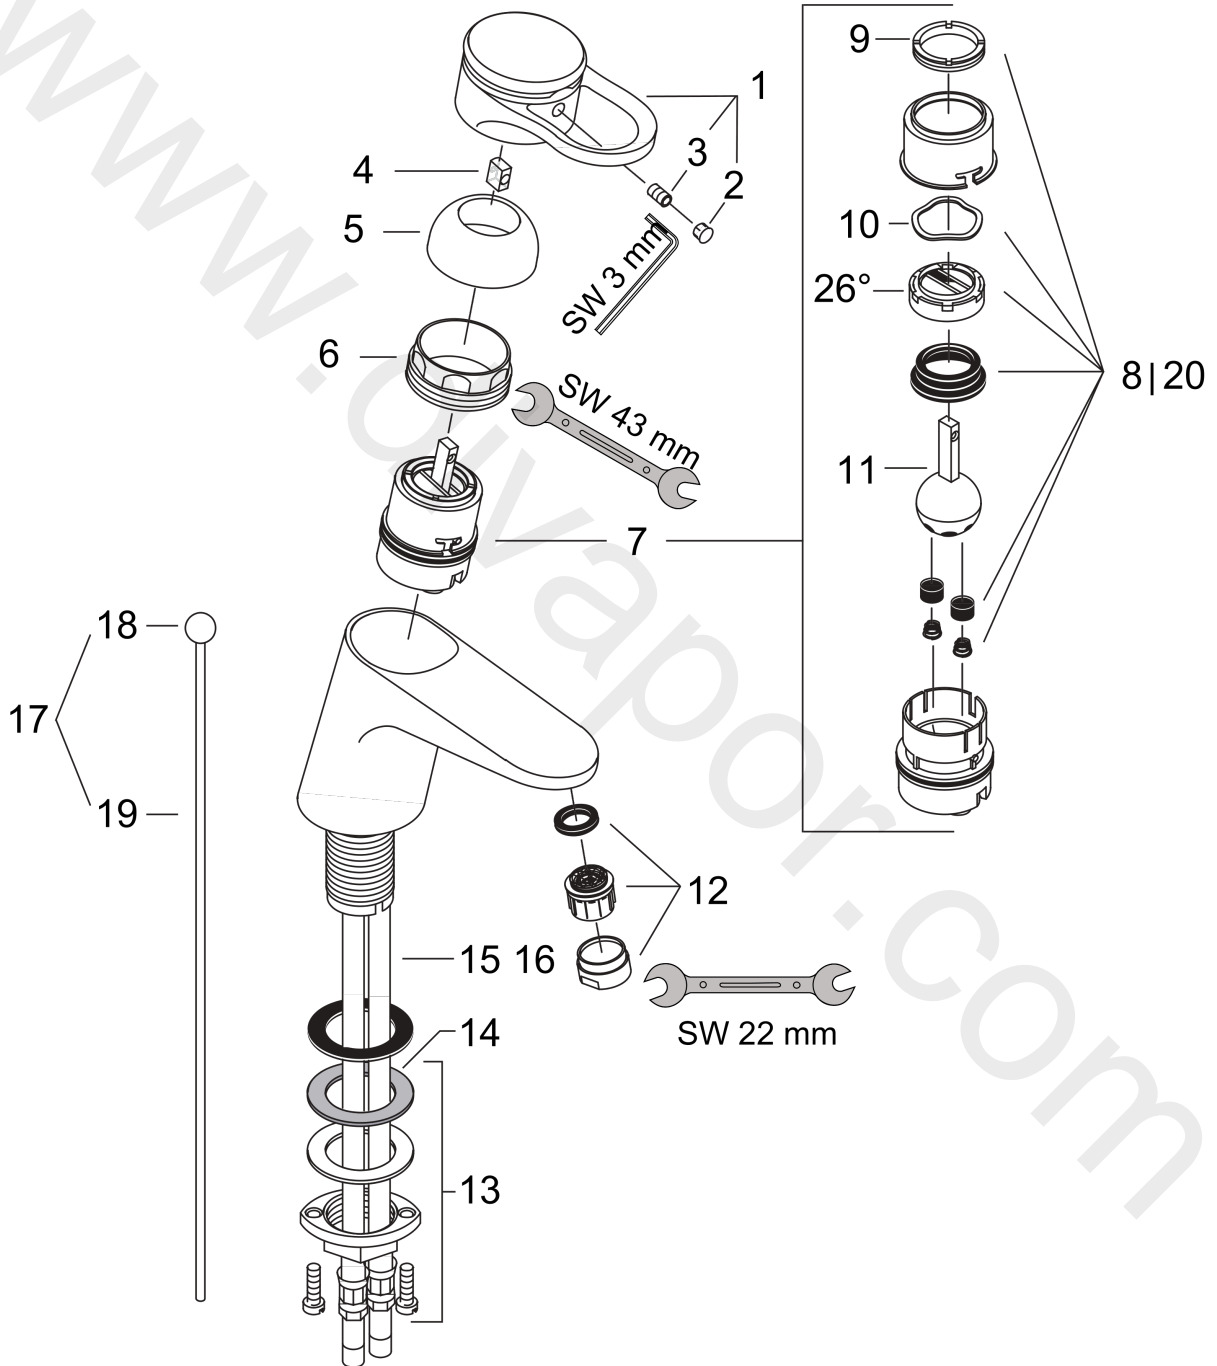

Mondial
Single Lever Basin Mixer DN15
 Surfaces: Article Number: **15001880**

Exploded Drawing

Year of production: **04/96 - 12/01**

Mondial**Single Lever Basin Mixer DN15**Surfaces: Article Number: **15001880****Spare part list**Year of production: **04/96 - 12/01**

Pos.	Description	Article Number	Price	PU
1	handle	15091880	-	1
2	screw cover	94063880	£ 9,00	1
3	hollow set screw M6x10 DIN 916	96029000	£ 3,30	1
4	seal	97531000	£ 3,30	1
5	flange	94130880	£ 25,00	1
6	nut	94106000	£ 35,00	1
7	cartridge, assy	14095000	£ 110,00	1
8	service set with service tool	13952000	£ 43,00	1
9	adjust ring	97547000	£ 9,00	1
10	hot water limiter	97610000	£ 6,10	1
11	mixer ball	13964000	£ 51,00	1
12	aerator M24x1 (7 l/min)	13085000	£ 13,30	1
13	fixing set (Ø 32)	13961000	£ 25,00	1
14	lever collar	97548000	£ 3,30	1
15	connection hose 450 mm M10x1 G3/8	96507000	£ 43,00	1
16	O-ring 8x1,75	97827000	£ 3,30	1
17	pop up rod	92620880	£ 51,00	1
18	diverter knob	94066880	£ 9,00	1
19	pull rod	94067000	£ 20,50	1
20	service set without service tool	98804000	£ 35,00	1
a	pop up waste	94139880	£ 173,00	1