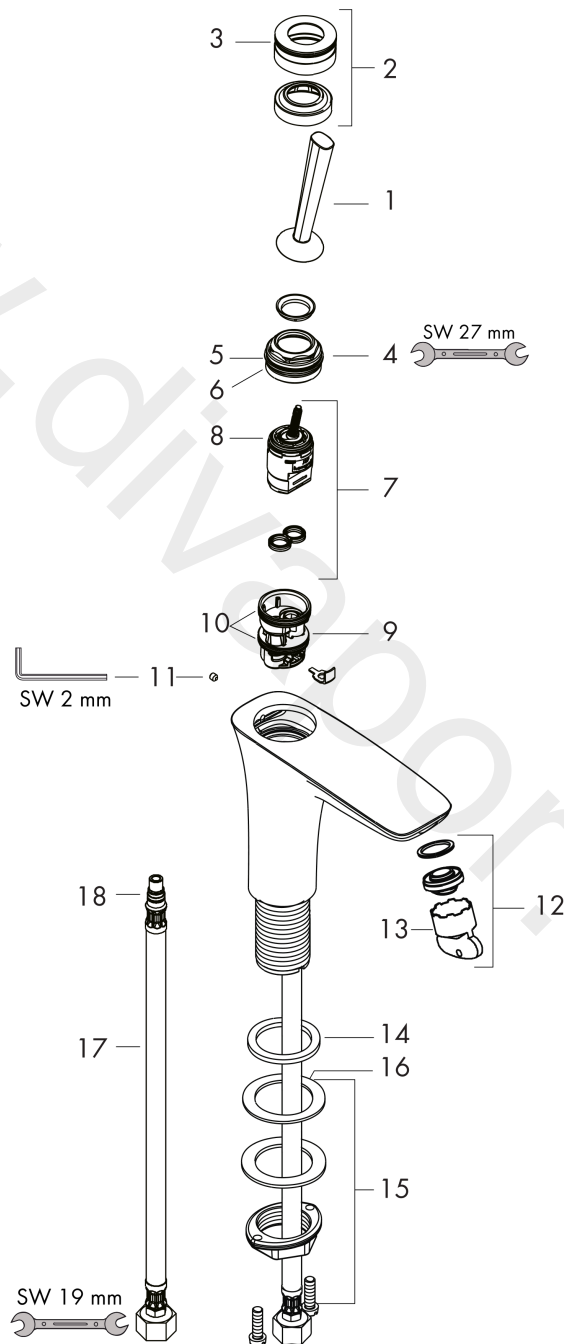

PuraVida
Single lever basin mixer 110 with push-open waste set
 Surfaces: Article Number: **15070400**

Exploded Drawing

Year of production: **09/10 - 06/22**

PuraVida**Single lever basin mixer 110 with push-open waste set**Surfaces: Article Number: **15070400****Spare part list**Year of production: **09/10 - 06/22**

Pos.	Description	Article Number	Price	PU
1	handle	95287000	£ 79,00	1
2	escutcheon Ø 37 mm	95288000	£ 51,00	1
3	O-ring 33x1,5	98164000	£ 3,30	1
4	nut	97157000	£ 20,50	1
5	O-ring 30x1,5	98433000	£ 3,30	1
6	O-Ring 30x2	98186000	£ 3,30	1
7	cartridge, assy	96783000	£ 96,00	1
8	O-ring 21,95x1,78	95169000	£ 3,30	1
9	adapter for cartridge	95289000	£ 25,00	1
10	O-ring 26x2	98147000	£ 3,30	1
11	hollow set screw M4x6	97767000	£ 3,30	1
12	aerator M24x1 (5 l/min)	95282000	£ 20,50	1
13	special tool	95290000	£ 9,00	1
14	flat seal	98749000	£ 6,10	1
15	fixing set (Ø 32)	13961000	£ 25,00	1
16	lever collar	97548000	£ 3,30	1
17	connection hose 450 mm M8x0,75 G3/8	97206000	£ 35,00	1
18	O-ring 7x1,5	98422000	£ 3,30	1
a	push-open waste set	50100000	£ 78,00	1
b	fixation extension 35 mm	13898000	£ 79,00	1
c	service tool for disassembling the handle	92124000	£ 137,00	1
d	service tool	95661000	£ 6,10	1
e	escutcheon (special)	92721000	£ 43,00	1
f	filter packing	95291000	£ 13,30	1