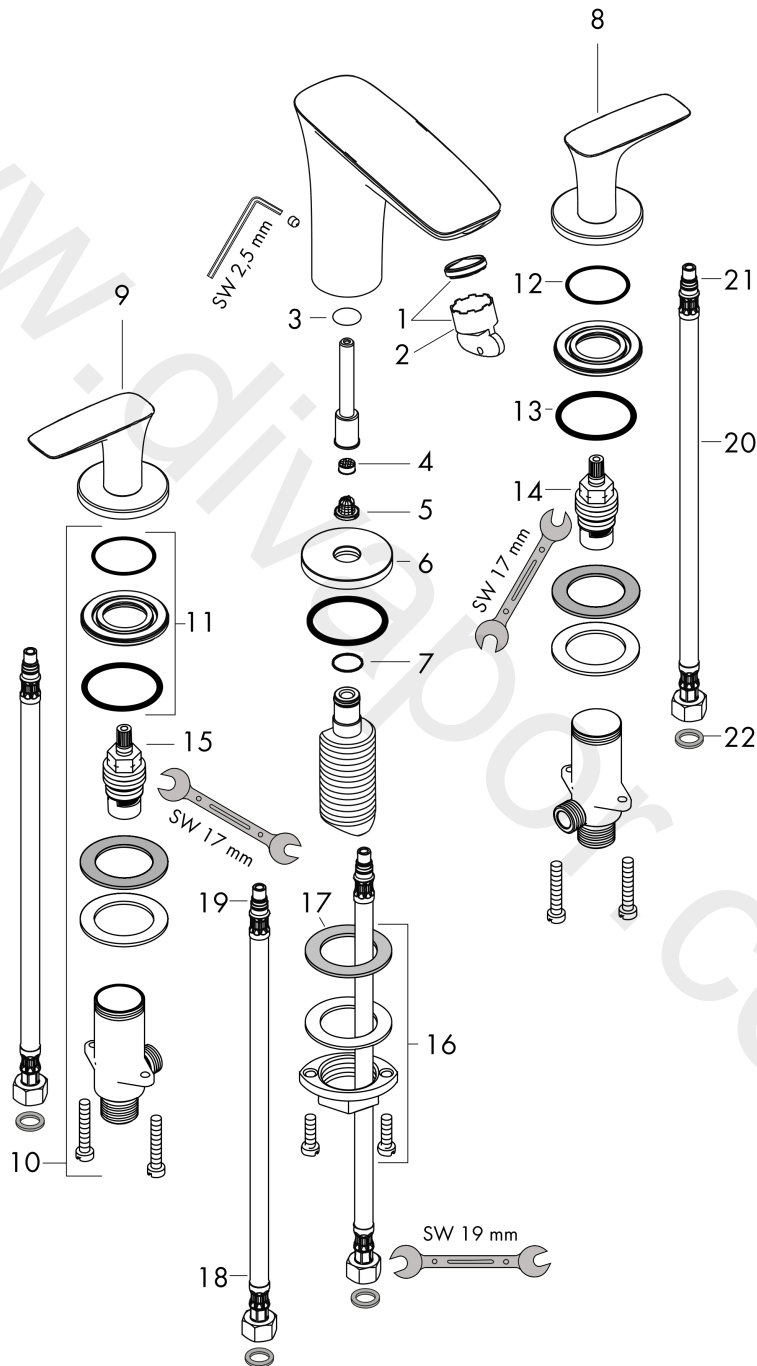

PuraVida
3-hole basin mixer 100 with push-open waste set
 Surfaces: Article Number: **15073400**

Exploded Drawing

Year of production: **01/10 - 04/10**

PuraVida

3-hole basin mixer 100 with push-open waste set

Surfaces: Article Number: **15073400**

Spare part list

Year of production: **01/10 - 04/10**

Pos.	Description	Article Number	Price	PU
1	aerator M24x1 (5 l/min)	95282000	£ 20,50	1
2	special tool	95290000	£ 9,00	1
3	O-ring 18x2,5	98139000	£ 3,30	1
4	flow limiter (5 l/min)	95311000	£ 6,10	1
5	filter packing	95291000	£ 13,30	1
6	escutcheon for spout	97505000	£ 64,00	1
7	O-ring 11x2	98127000	£ 3,30	1
8	handle for cold water	95271400	£ 224,00	1
9	handle for hot water	95270400	£ 224,00	1
10	stop valve cpl.	97357000	£ 137,00	1
11	nut	92854000	£ 20,50	1
12	O-Ring 32x2,5	96364000	£ 25,00	1
13	O-ring 40x3	92634000	£ 3,30	1
14	shut off unit left closing	94008000	£ 43,00	1
15	shut off unit right closing	94009000	£ 43,00	1
16	fixing set (Ø 32)	13961000	£ 25,00	1
111	lever collar	97548000	£ 3,30	1
17	connection hose 450 mm M8x0,75 G3/8	97206000	£ 35,00	1
18	O-ring 7x1,5	98422000	£ 3,30	1
19	connection hose 450 mm M10x1 G3/8	96507000	£ 43,00	1
20	O-ring 8x1,75	97827000	£ 3,30	1
21	sealing set	95581000	£ 6,10	1
a	fixation extension 35 mm	13898000	£ 79,00	1