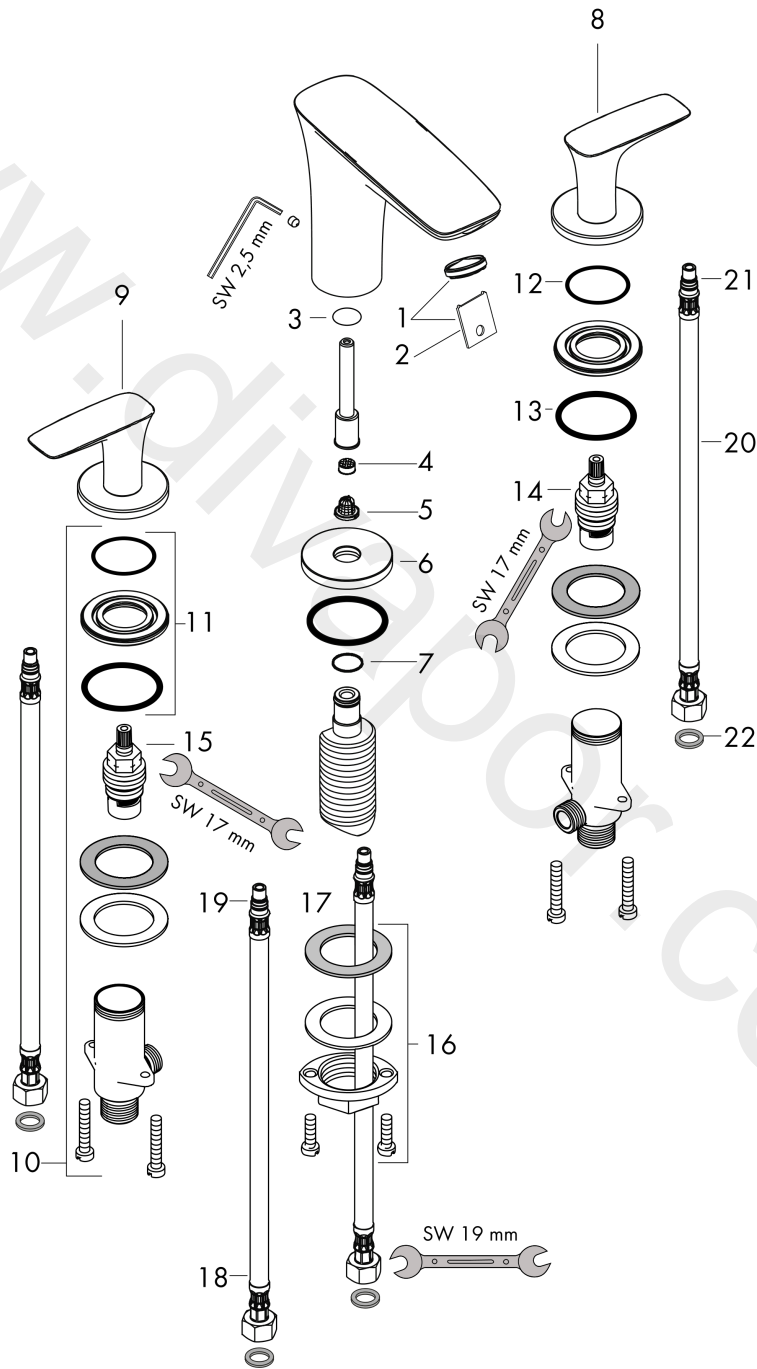

**PuraVida**  
**3-hole basin mixer 100 with push-open waste set**  
 Surfaces: Article Number: **15073400**

**Exploded Drawing**

Year of production: **05/10 - 09/10**

**PuraVida****3-hole basin mixer 100 with push-open waste set**Surfaces: Article Number: **15073400****Spare part list**Year of production: **05/10 - 09/10**