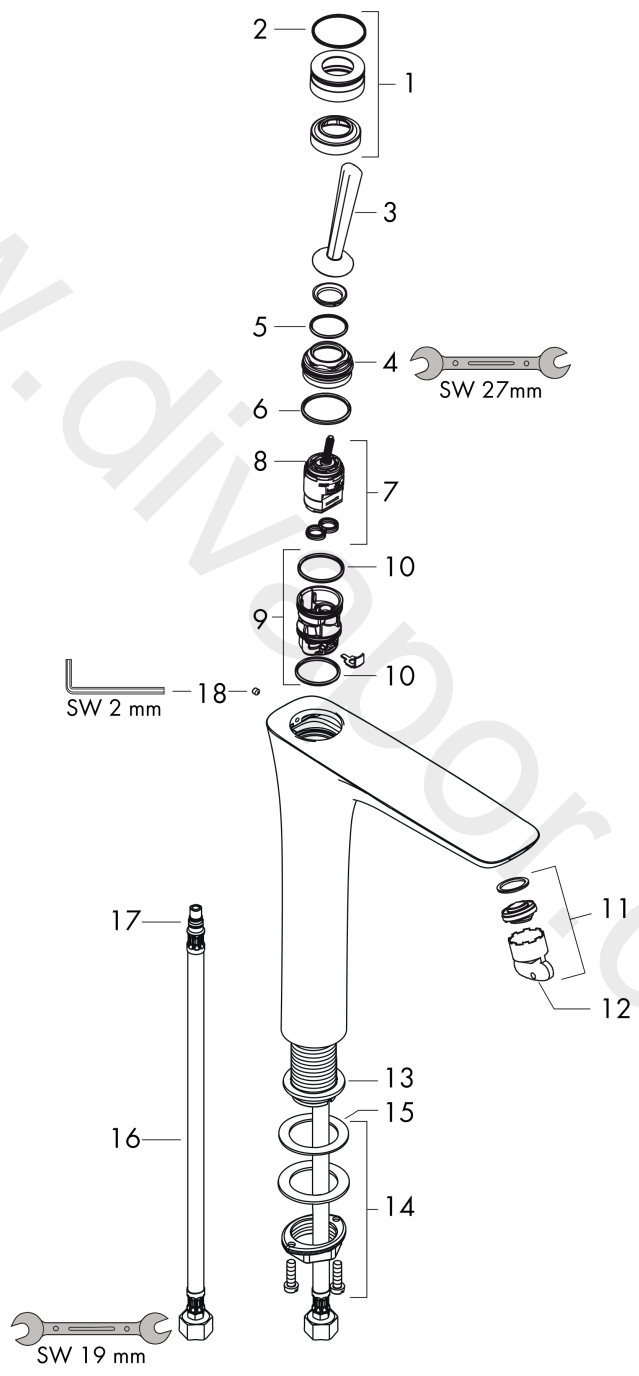

**PuraVida**  
**Single lever basin mixer 200 with push-open waste set**  
 Surfaces: Article Number: **15081400**

**Exploded Drawing**

Year of production: **05/11 - 06/22**

### Single lever basin mixer 200 with push-open waste set

Surfaces: Article Number: **15081400**