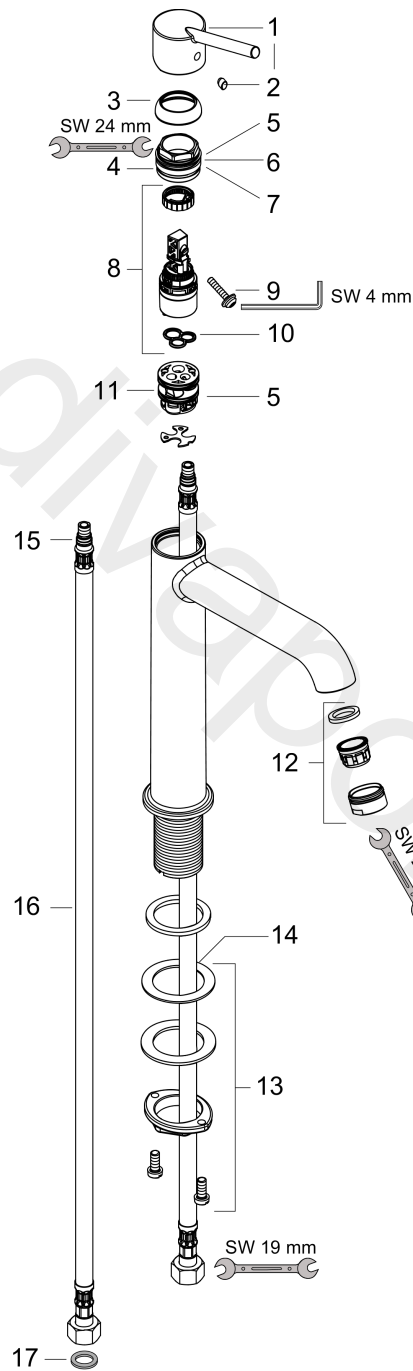

Fina
Single lever basin mixer L CoolStart without waste set
 Surfaces: Article Number: **15118000**

Exploded Drawing

Year of production: **02/16 - 03/17**

Fina
Single lever basin mixer L CoolStart without waste set
 Surfaces: Article Number: **15118000**

Spare part list

Year of production: **02/16 - 03/17**

Pos.	Description	Article Number	Price	PU
1	handle	92463000	-	1
2	screw cover	96338000	-	1
3	flange	98863000	-	1
4	nut	98864000	-	1
5	O-ring 23x2	98398000	-	1
6	O-ring 27x1,5	92527000	-	1
7	O-ring 25x1,5	98146000	-	1
8	cartridge, assy	97685000	-	1
9	locking screw for handle	95140000	-	1
10	seal	98865000	-	1
11	adapter for cartridge	95975000	-	1
12	aerator M24x1 (5 l/min)	13185000	-	1
13	fixing set (Ø 32)	13961000	-	1
14	lever collar	97548000	-	1
15	O-ring 7x1,5	98422000	-	1
16	connection hose 600 mm M8x0,75 G3/8	96556000	-	1
17	sealing set	95581000	-	1
a	fixation extension 35 mm	13898000	-	1
b	aerator M24x1 (3,5 l/min)	92508000	-	1
c	aerator M24x1 (4,5 l/min)	92877000	-	1
d	aerator swivelling M24x1 (5 l/min)	95928000	-	1