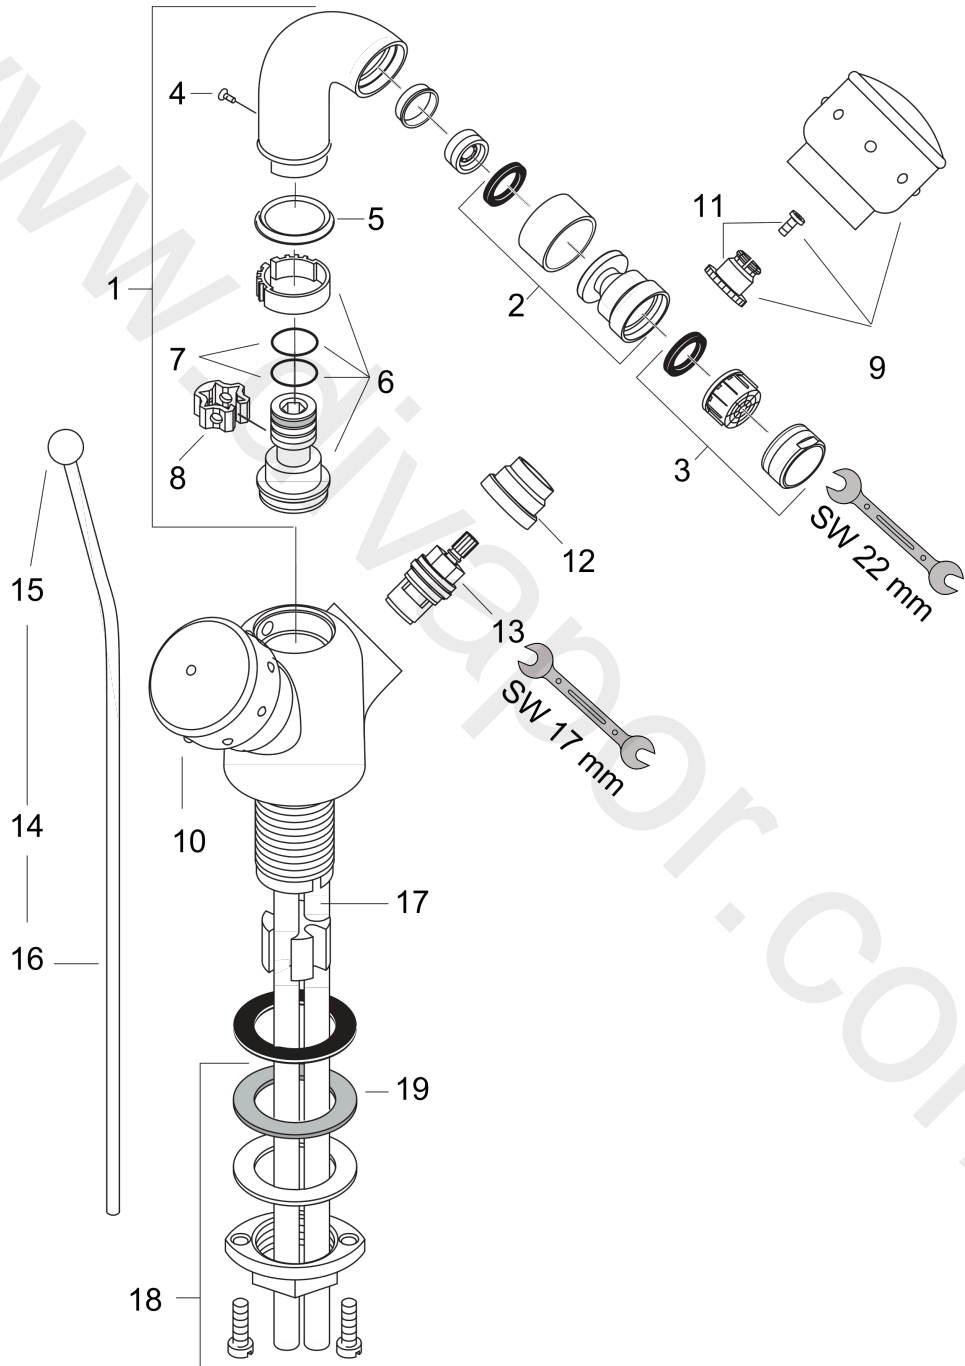

Mondial
Two Handle Bidet Mixer,
 Surfaces: Article Number: **15230000**

Exploded Drawing

Year of production: **01/89 - 07/04**

Mondial
Two Handle Bidet Mixer,

 Surfaces: Article Number: **15230000**

Spare part list

 Year of production: **01/89 - 07/04**

Pos.	Description	Article Number	Price	PU
1	spout cpl.	95230000	-	1
2	ball joint	92036000	£ 25,00	1
3	aerator M24x1 (7 l/min)	13085000	£ 13,30	1
4	screw	97662000	£ 9,00	1
5	deco-ring	96211880	£ 43,00	1
6	sealing set	92646000	£ 20,50	1
7	O-Ring 14x2,5	98189000	£ 3,30	1
8	axialring	97558000	£ 3,30	1
9	handle for cold water	15291000	-	1
10	handle for hot water	15292090	£ 137,00	1
11	handle fixing set	94184000	£ 6,10	1
12	cover	97562000	£ 3,30	1
13	shut off unit	94149000	£ 35,00	1
14	pop up rod	92620000	£ 35,00	1
15	diverter knob	94066000	£ 9,00	1
16	pull rod	94067000	£ 20,50	1
17	coating hose	94068XXX	> £ 9,00	-
18	fixing set (Ø 32)	13961000	£ 25,00	1
19	lever collar	97548000	£ 3,30	1
a	shut off unit with spindle 1/2"	94142000	£ 35,00	1
b	pop up waste	94139000	£ 96,00	1
c	fixation extension 35 mm	13898000	£ 79,00	1