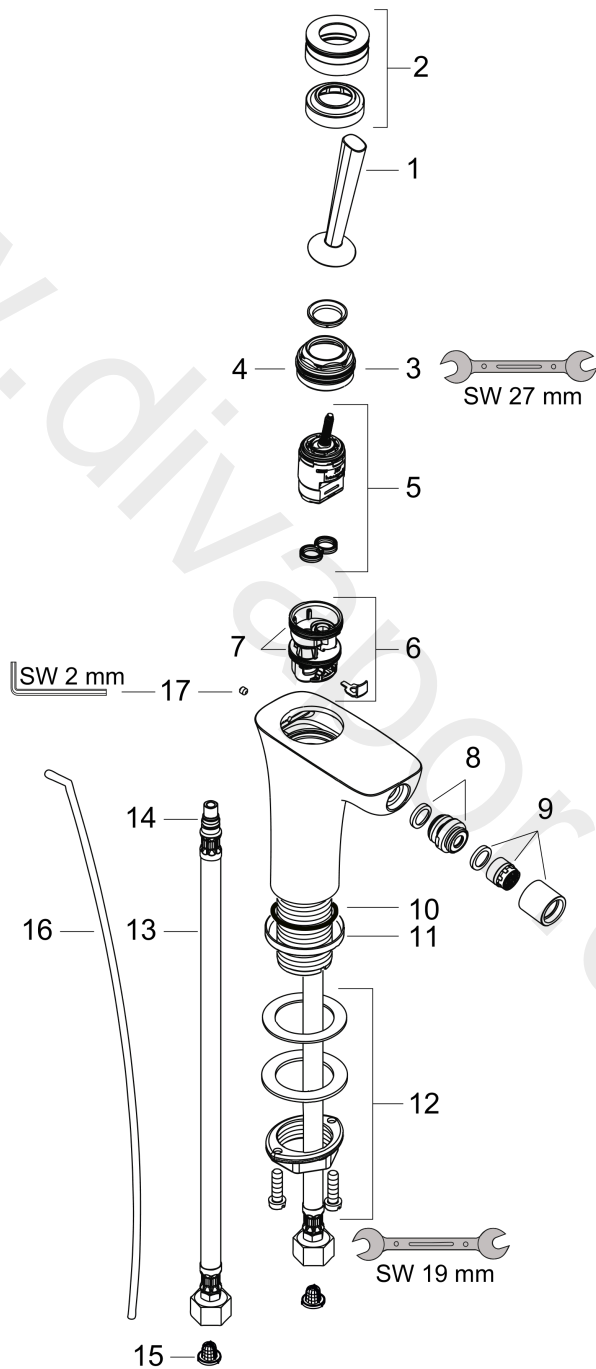

PuraVida
Single lever bidet mixer with pop-up waste set
 Surfaces: Article Number: **15270400**

Exploded Drawing

Year of production: **01/10 - 06/22**

PuraVida
Single lever bidet mixer with pop-up waste set
 Surfaces: Article Number: **15270400**

Spare part list

Year of production: **01/10 - 06/22**

Pos.	Description	Article Number	Price	PU
1	handle	95287000	£ 79,00	1
2	escutcheon Ø 37 mm	95288000	£ 51,00	1
3	nut	97157000	£ 20,50	1
4	O-Ring 30x2	98186000	£ 3,30	1
5	cartridge, assy	96783000	£ 96,00	1
6	adapter for cartridge	95289000	£ 25,00	1
7	O-ring 26x2	98147000	£ 3,30	1
8	ball joint	97362000	£ 43,00	1
9	aerator laminar M16x1 (7 l/min)	95267XXX	> £ 35,00	-
10	O-Ring 32x2	98193000	£ 3,30	1
11	escutcheon Ø 46 mm	95268000	£ 25,00	1
12	fixing set (Ø 32)	13961000	£ 25,00	1
13	connection hose 450 mm M8x0,75 G3/8	97206000	£ 35,00	1
14	O-ring 7x1,5	98422000	£ 3,30	1
15	filter packing	95291000	£ 13,30	1
16	pull rod	96657000	£ 13,30	1
17	hollow set screw M4x6	97767000	£ 3,30	1
a	pop up waste	94139000	£ 96,00	1
b	fixation extension 35 mm	13898000	£ 79,00	1
c	service tool for disassembling the handle	92124000	£ 137,00	1
d	escutcheon (special)	92721000	£ 43,00	1