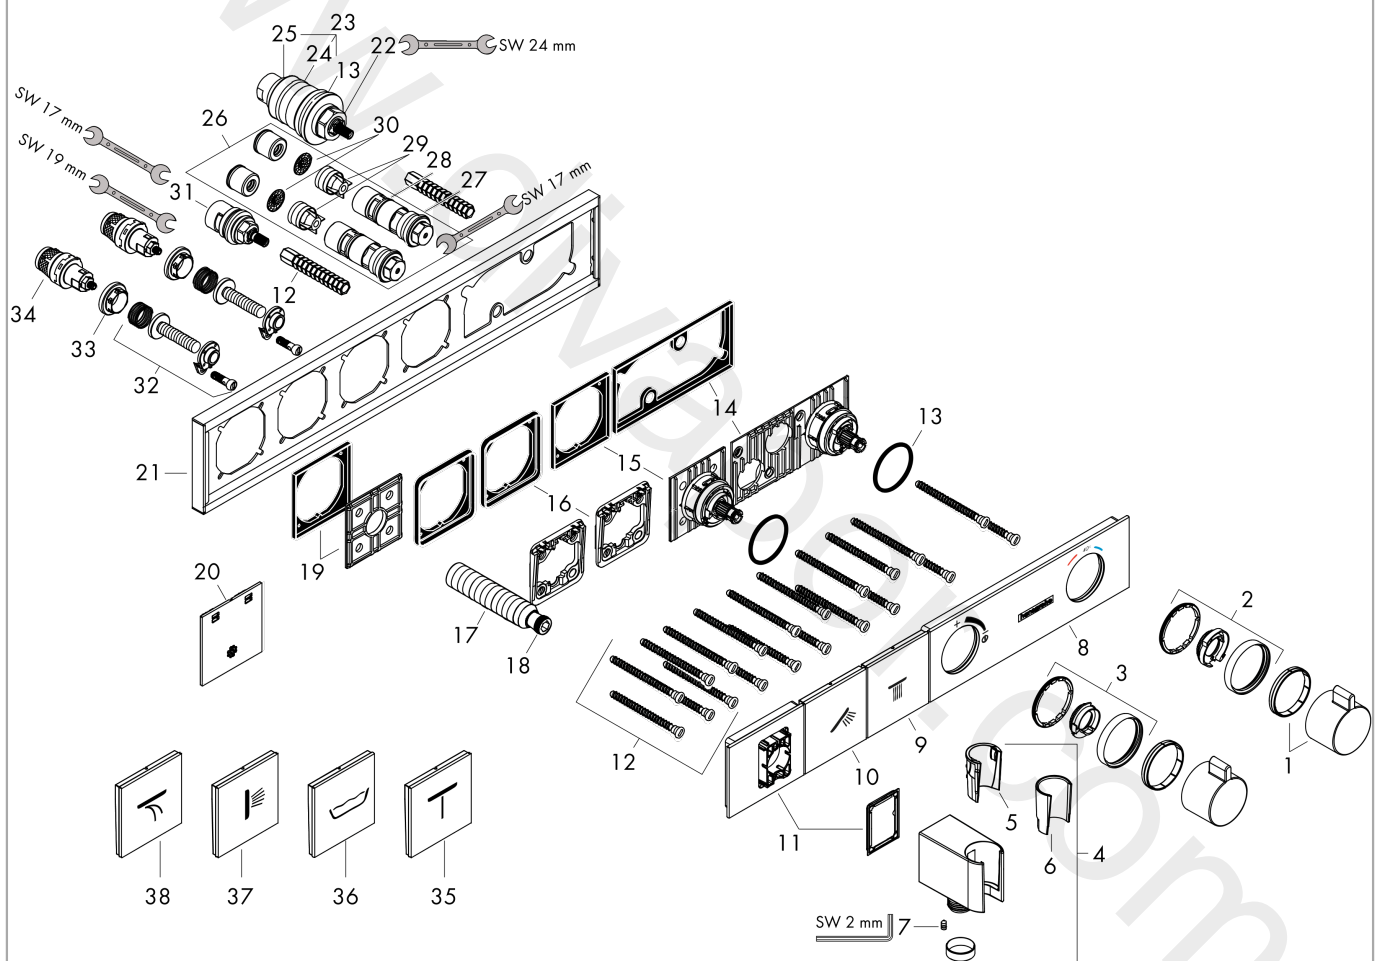

**RainSelect**

**Thermostat for concealed installation for 2 functions with integrated shower holder**

Finish: **Chrome** Article Number: **15355000**

**Exploded Drawing**

Year of production: >10/17