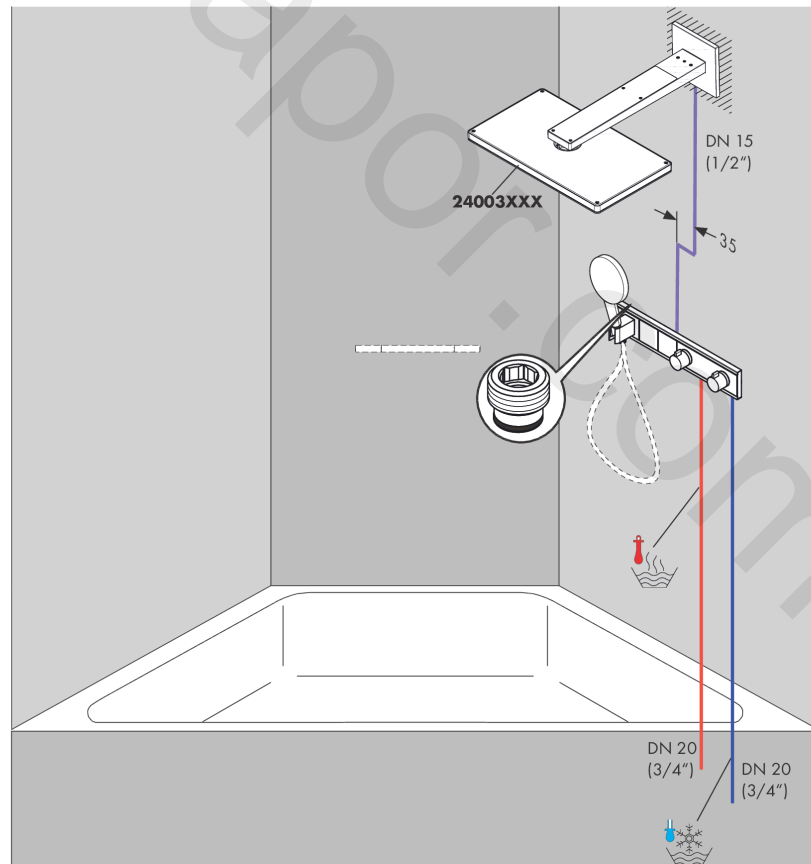

#### product features

- consists of: Thermostat, shower holder
- 2 functions
- thermostat cartridge, Start/stop valve to operate the functions
- depending on volume flow and installation situation approx. 50% flow rate reduction and integrated shut off function
- Select push-button on/off control for 2 outlets
- simultaneous use of several outlets
- maximum flow rate at 3 bar: 38 l/min
- flow rate per outlet: 26 l/min
- flow rate by simultaneous use of all outlets: 38 l/min
- min. operating pressure: 1 bar
- max. operating pressure: 10 bar
- safety stop at 40 °C
- temperature limitation adjustable
- non-return valve
- for shower hoses with conical or cylindrical nut on both sides
- thermostat is delivered with buttons Rain large and hand shower
- connection type: basic set
- WRAS 2207061
- WRAS 2207061 - Approval letter 2207061

### Scale drawing

**RainSelect**

Thermostat for concealed installation for 2 functions with integrated shower holder

Finish: **Chrome** Article Number: **15355000**

Installation examples

**RainSelect**  
1531018X / 15355XXX