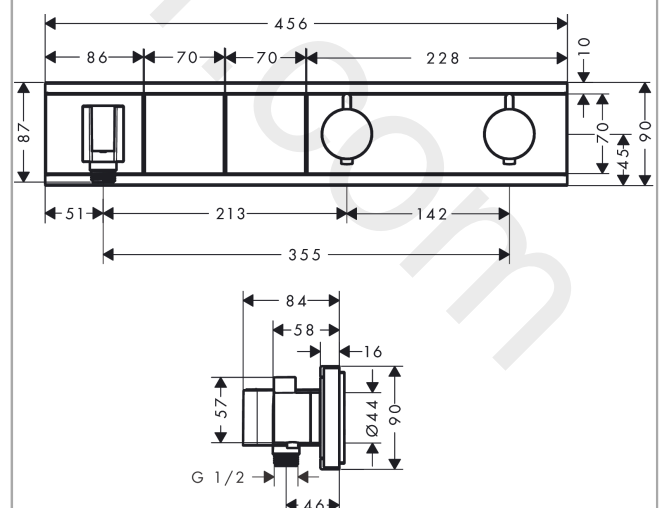

Scale drawing