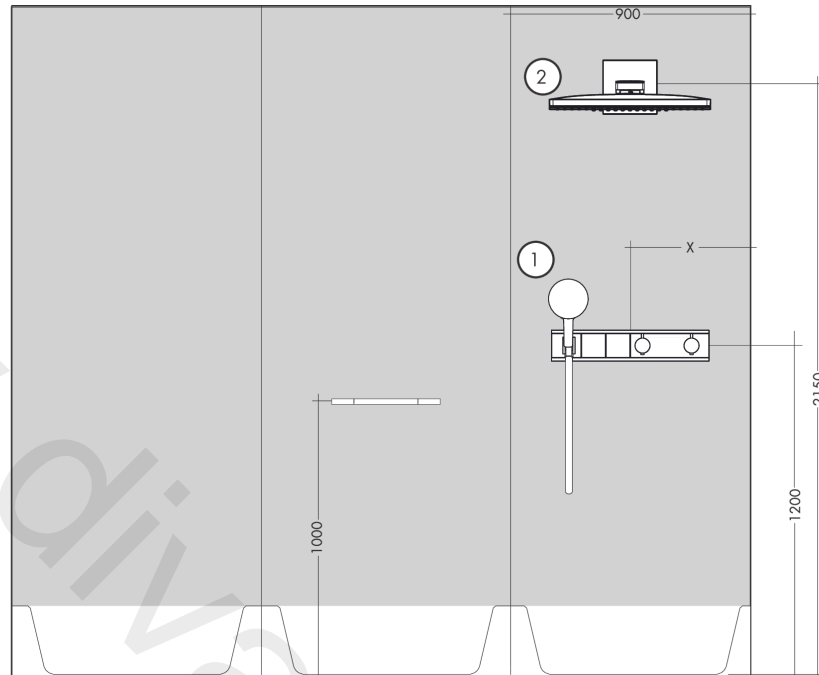

### Scale drawing

**RainSelect**

Thermostat for concealed installation for 2 functions with integrated shower holder

Finish: **Chrome** Article Number: **15355000**

Installation examples

**RainSelect**  
1531018X / 15355XXX