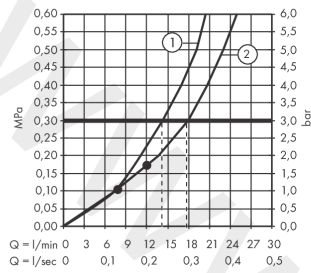

### Scale drawing

**RainSelect**

Thermostat for concealed installation for 2 functions with integrated shower holder

Finish: **Chrome** Article Number: **15355000**

Installation examples

**RainSelect**  
1531018X / 15355XXX